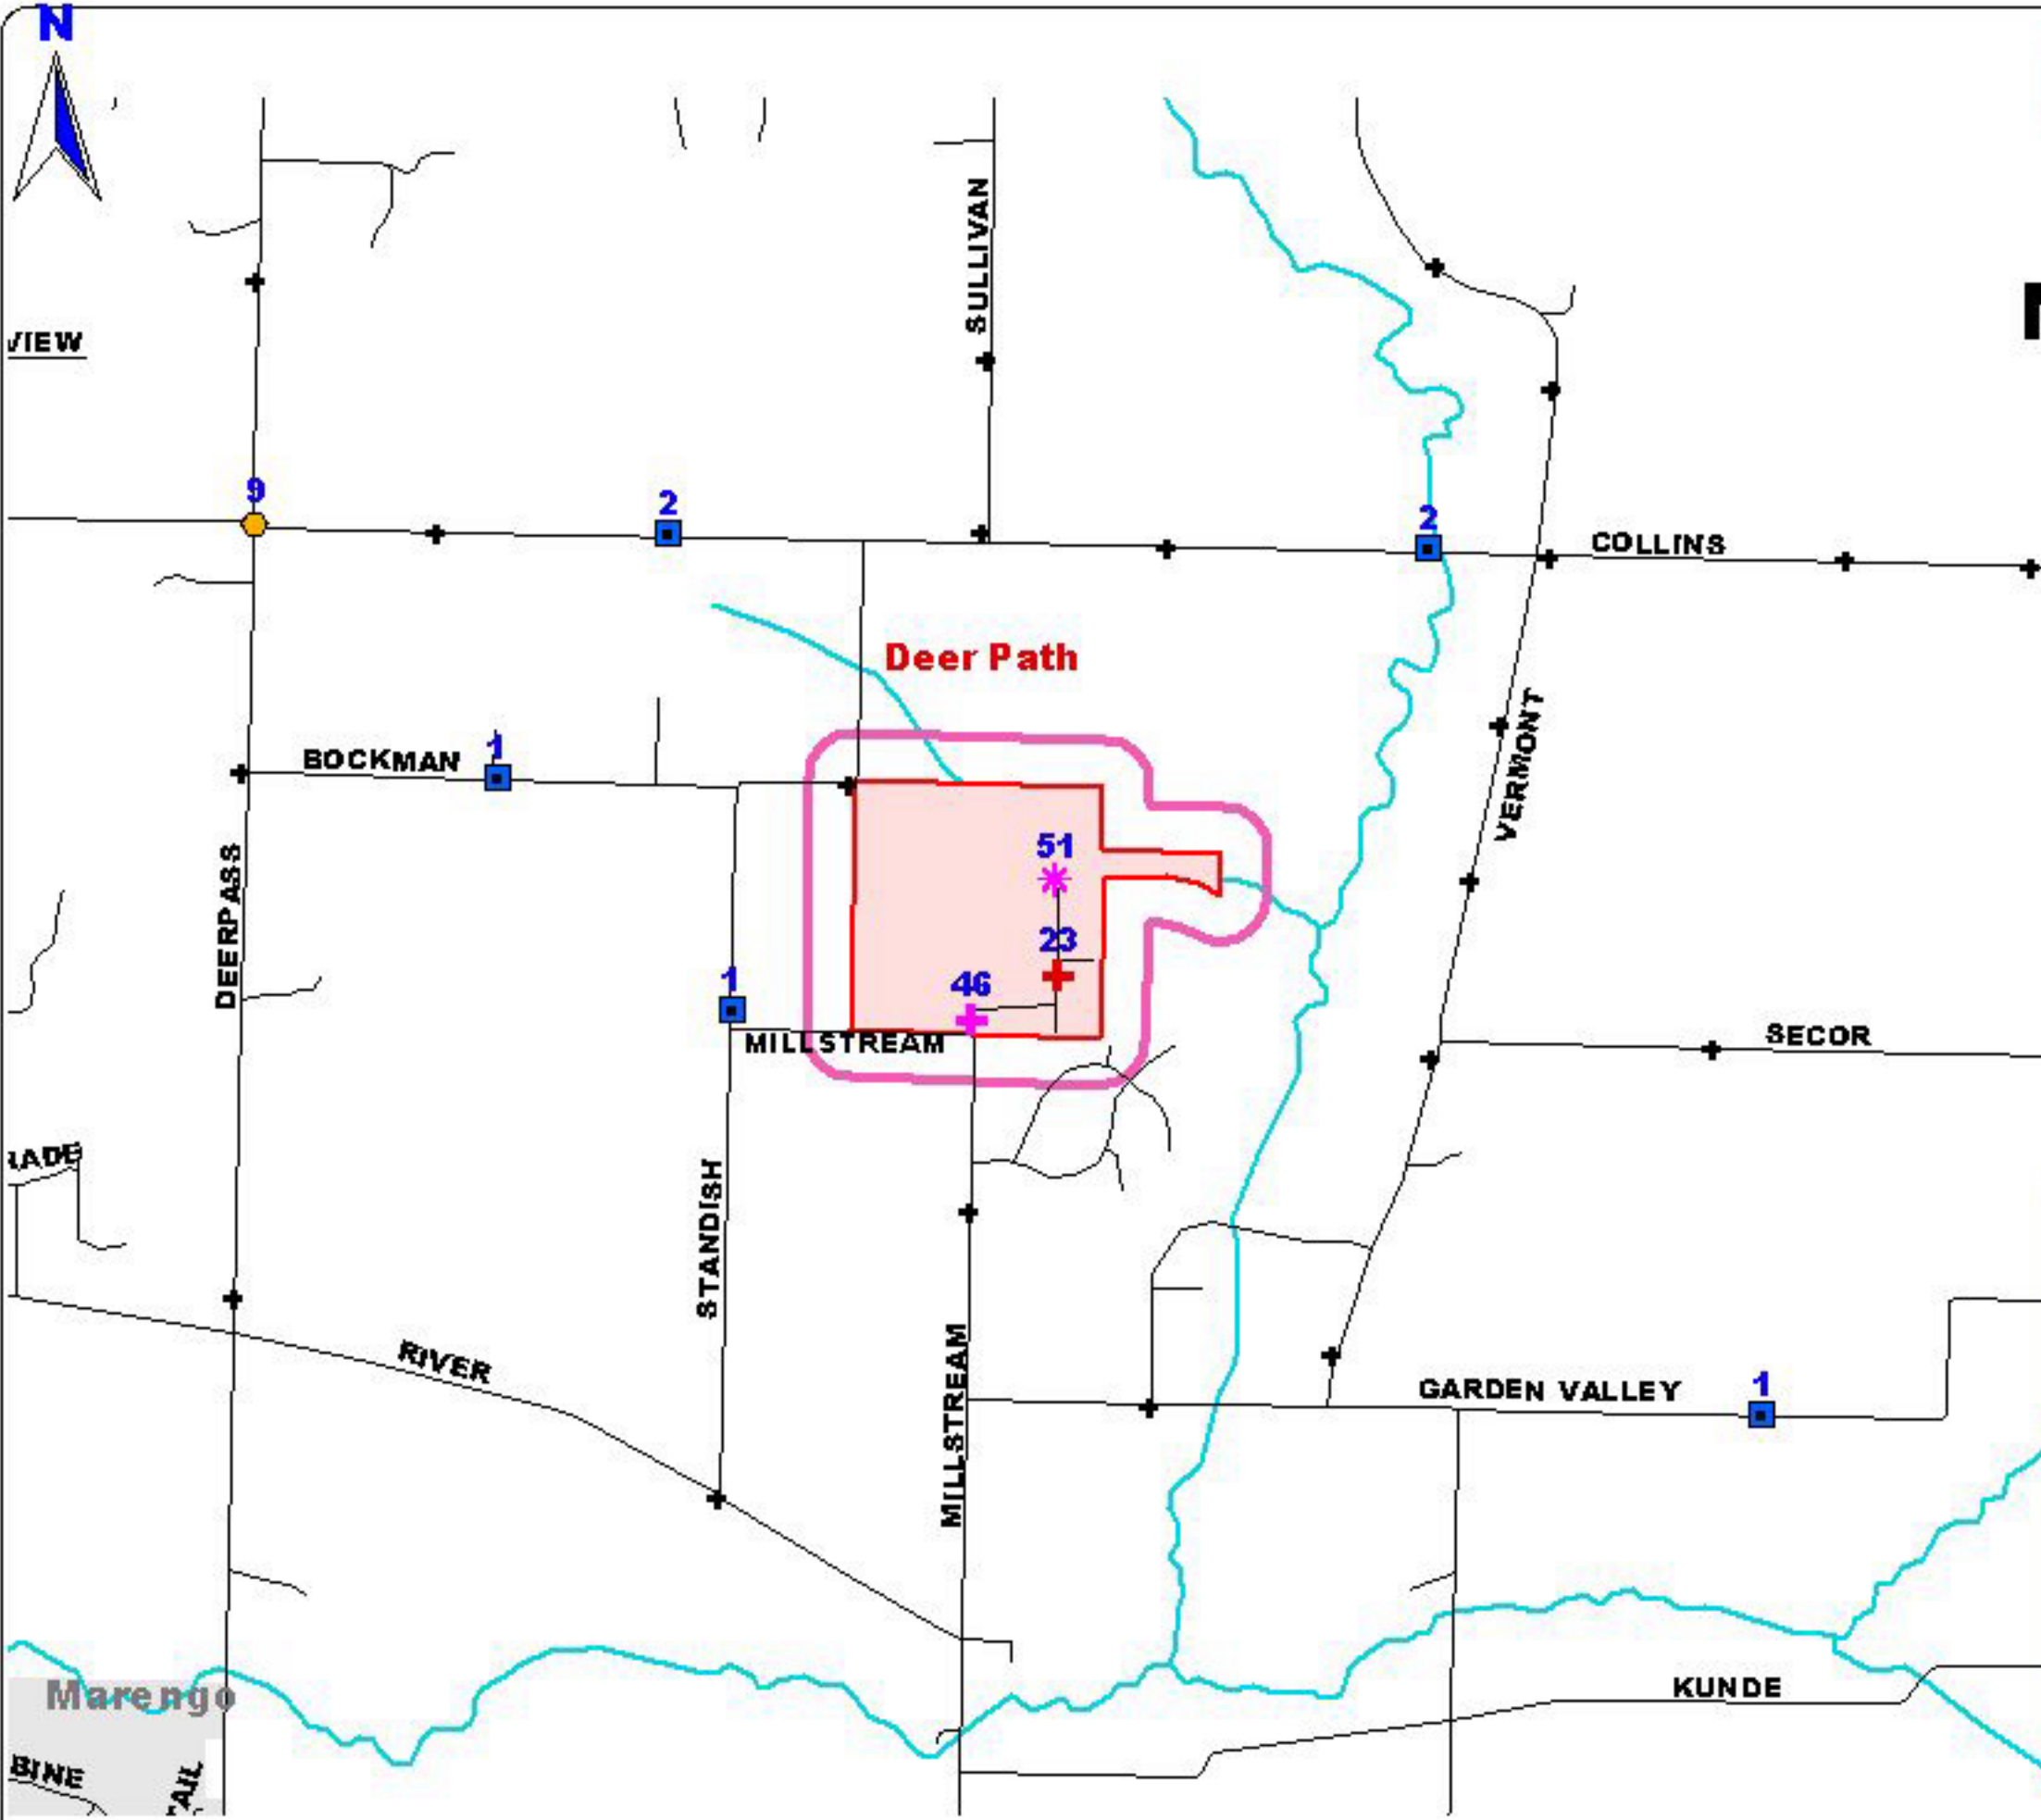

# MCHENRY CO

**DEER PATH  
175 Acres**

**2 Aerial  
Applications  
BTK  
Spring 2003**

Boone	
Moth Catch 2002	
+	0
■	5 or less
●	5 to 9
●	10 - 15
★	16 - 20
+	21 - 30
+	31 - 50
*	50 +
○	2003 Aerial BTK
○	500 ft. Buffer

Scale = 1 : 30,000