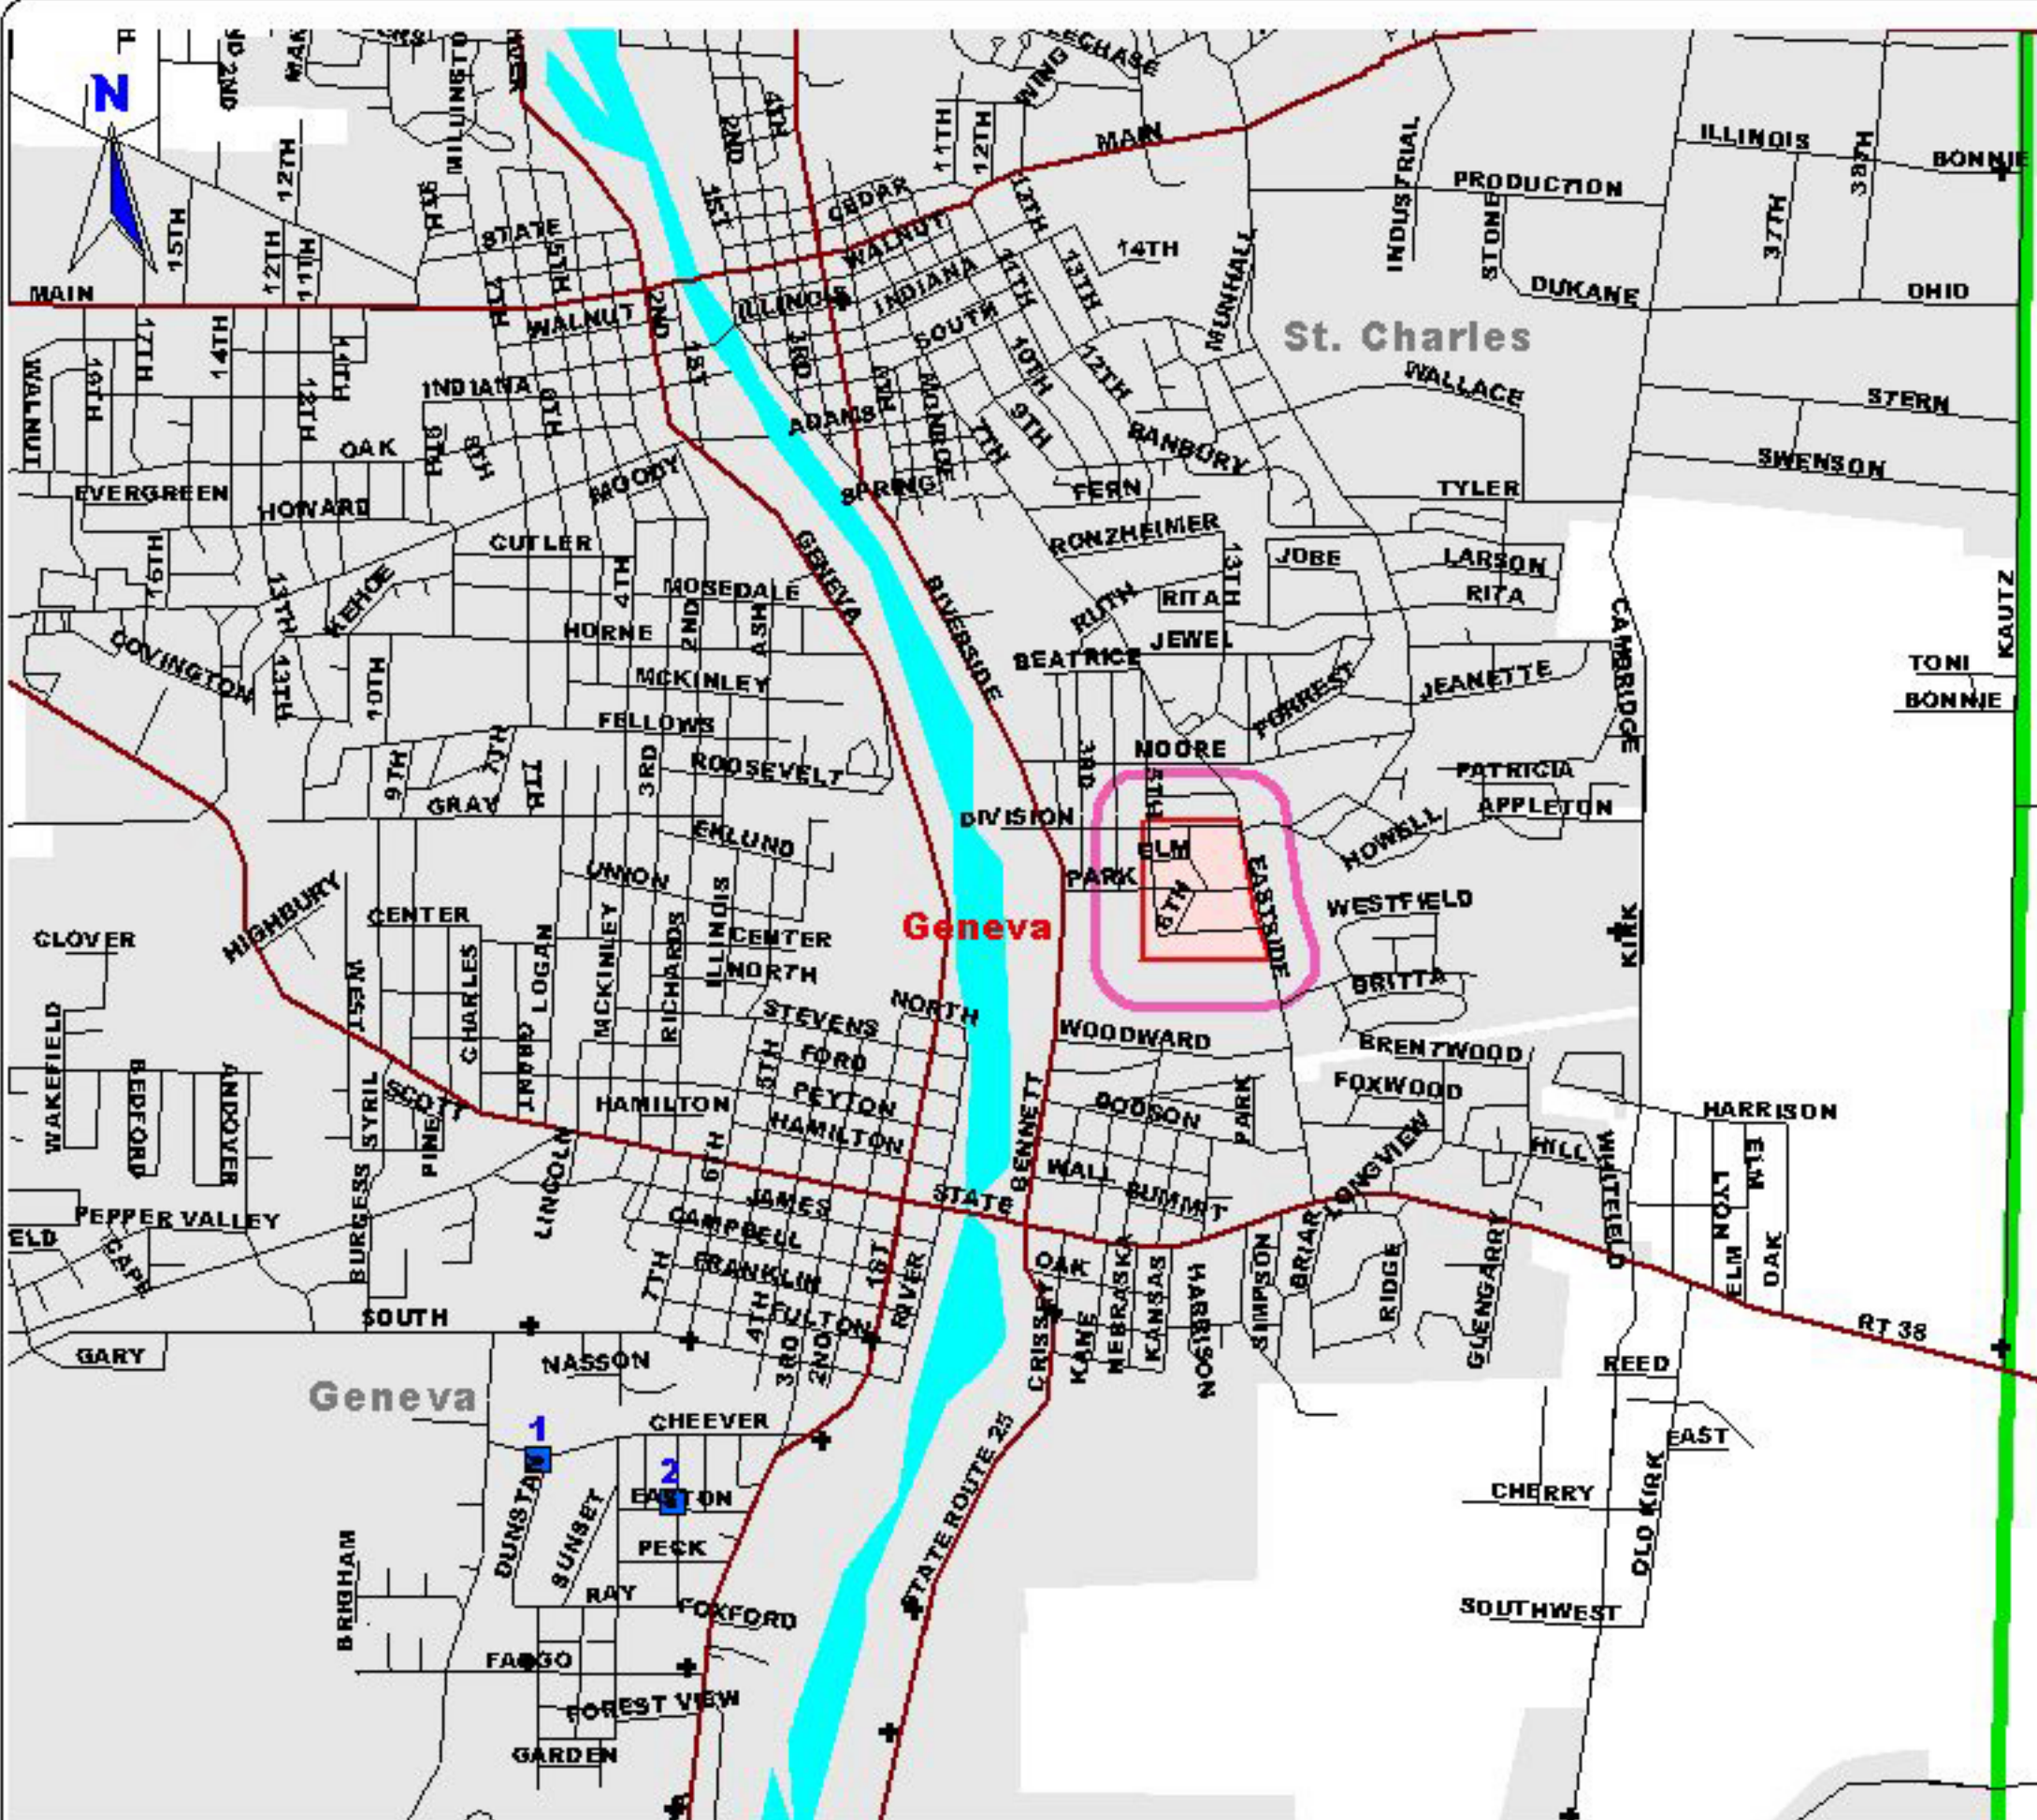

KANE
CO
GENEVA
38 Acres

2 Aerial
Applications
BTK
Spring 2003

Boone

Moth Catch 2002

- + 0
- 5 or less
- 5 to 9
- 10-15
- ★ 16-20
- ⊕ 21-30
- ⊕ 31-50
- ⊕ 50+

- 2003 Aerial BTK
- 500 ft. Buffer