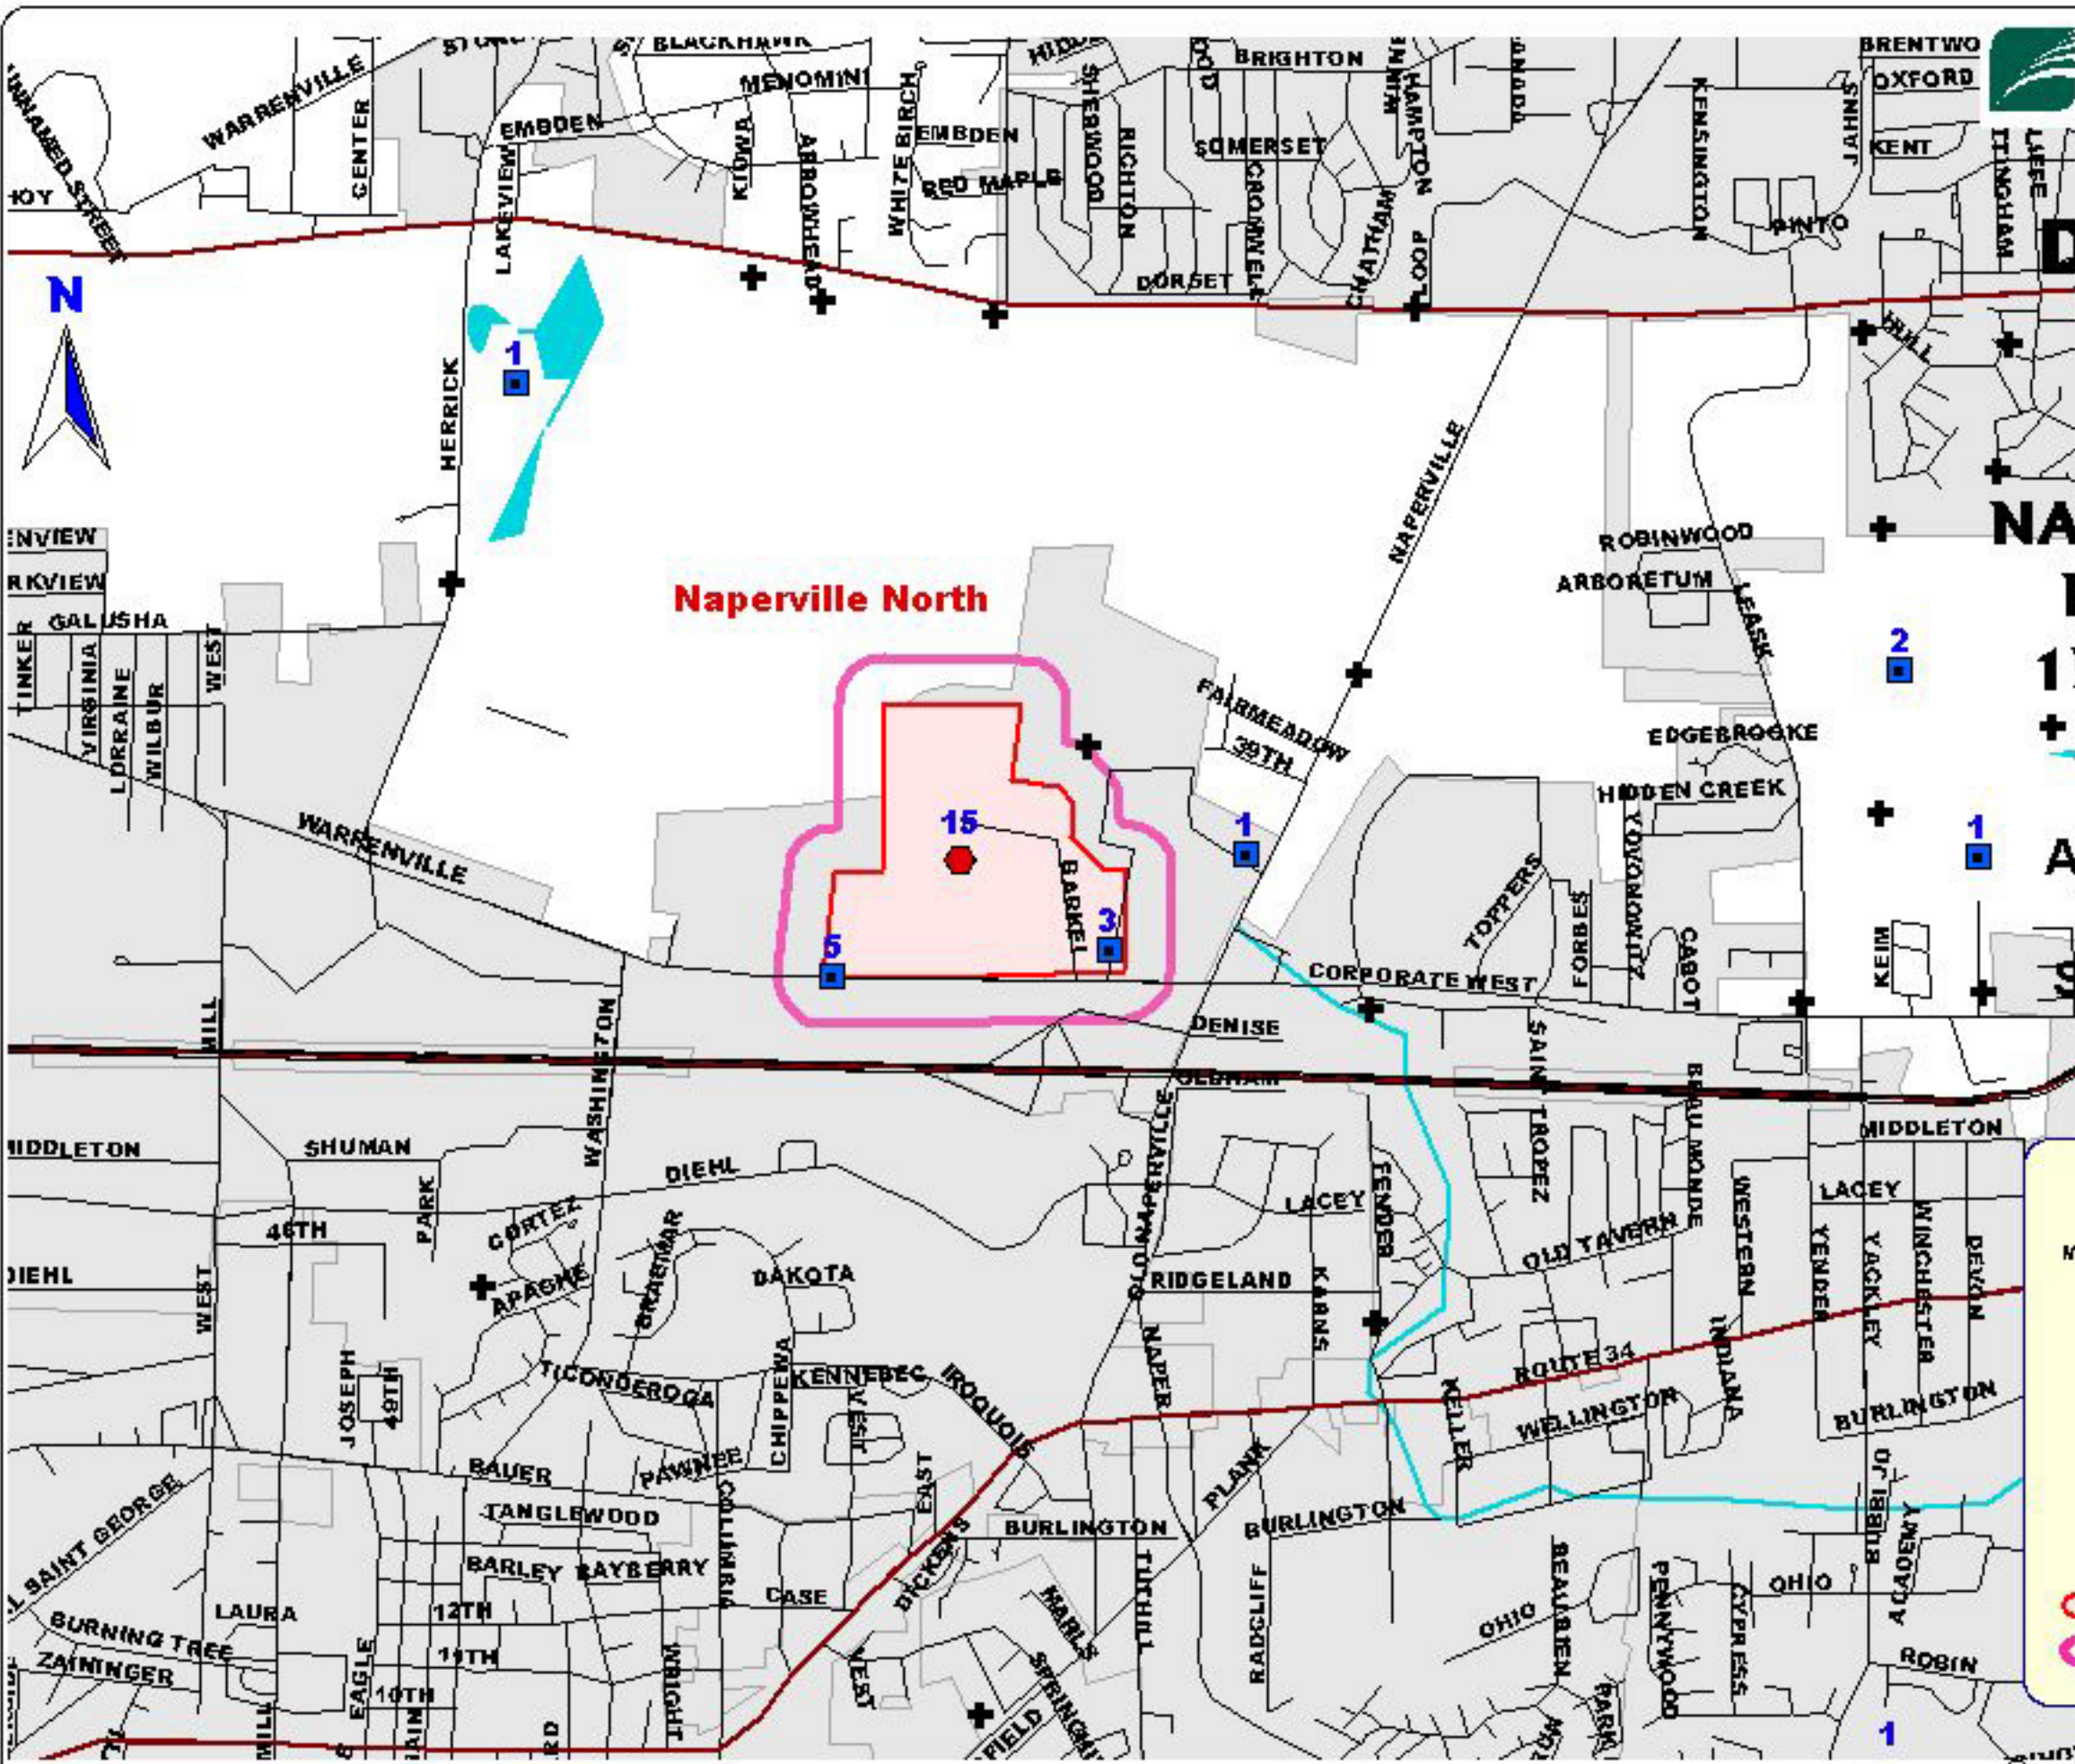

DUPAGE CO

NAPERVILLE NORTH

159 Acres

2 Aerial Applications
BTK
Spring 2003

Boone	
Moth Catch 2002	
+	0
■	5 or less
●	5 to 9
●	10-15
★	16-20
+	21-30
+	31-50
+	50+
○	2003 Aerial BTK
○	500 ft. Buffer