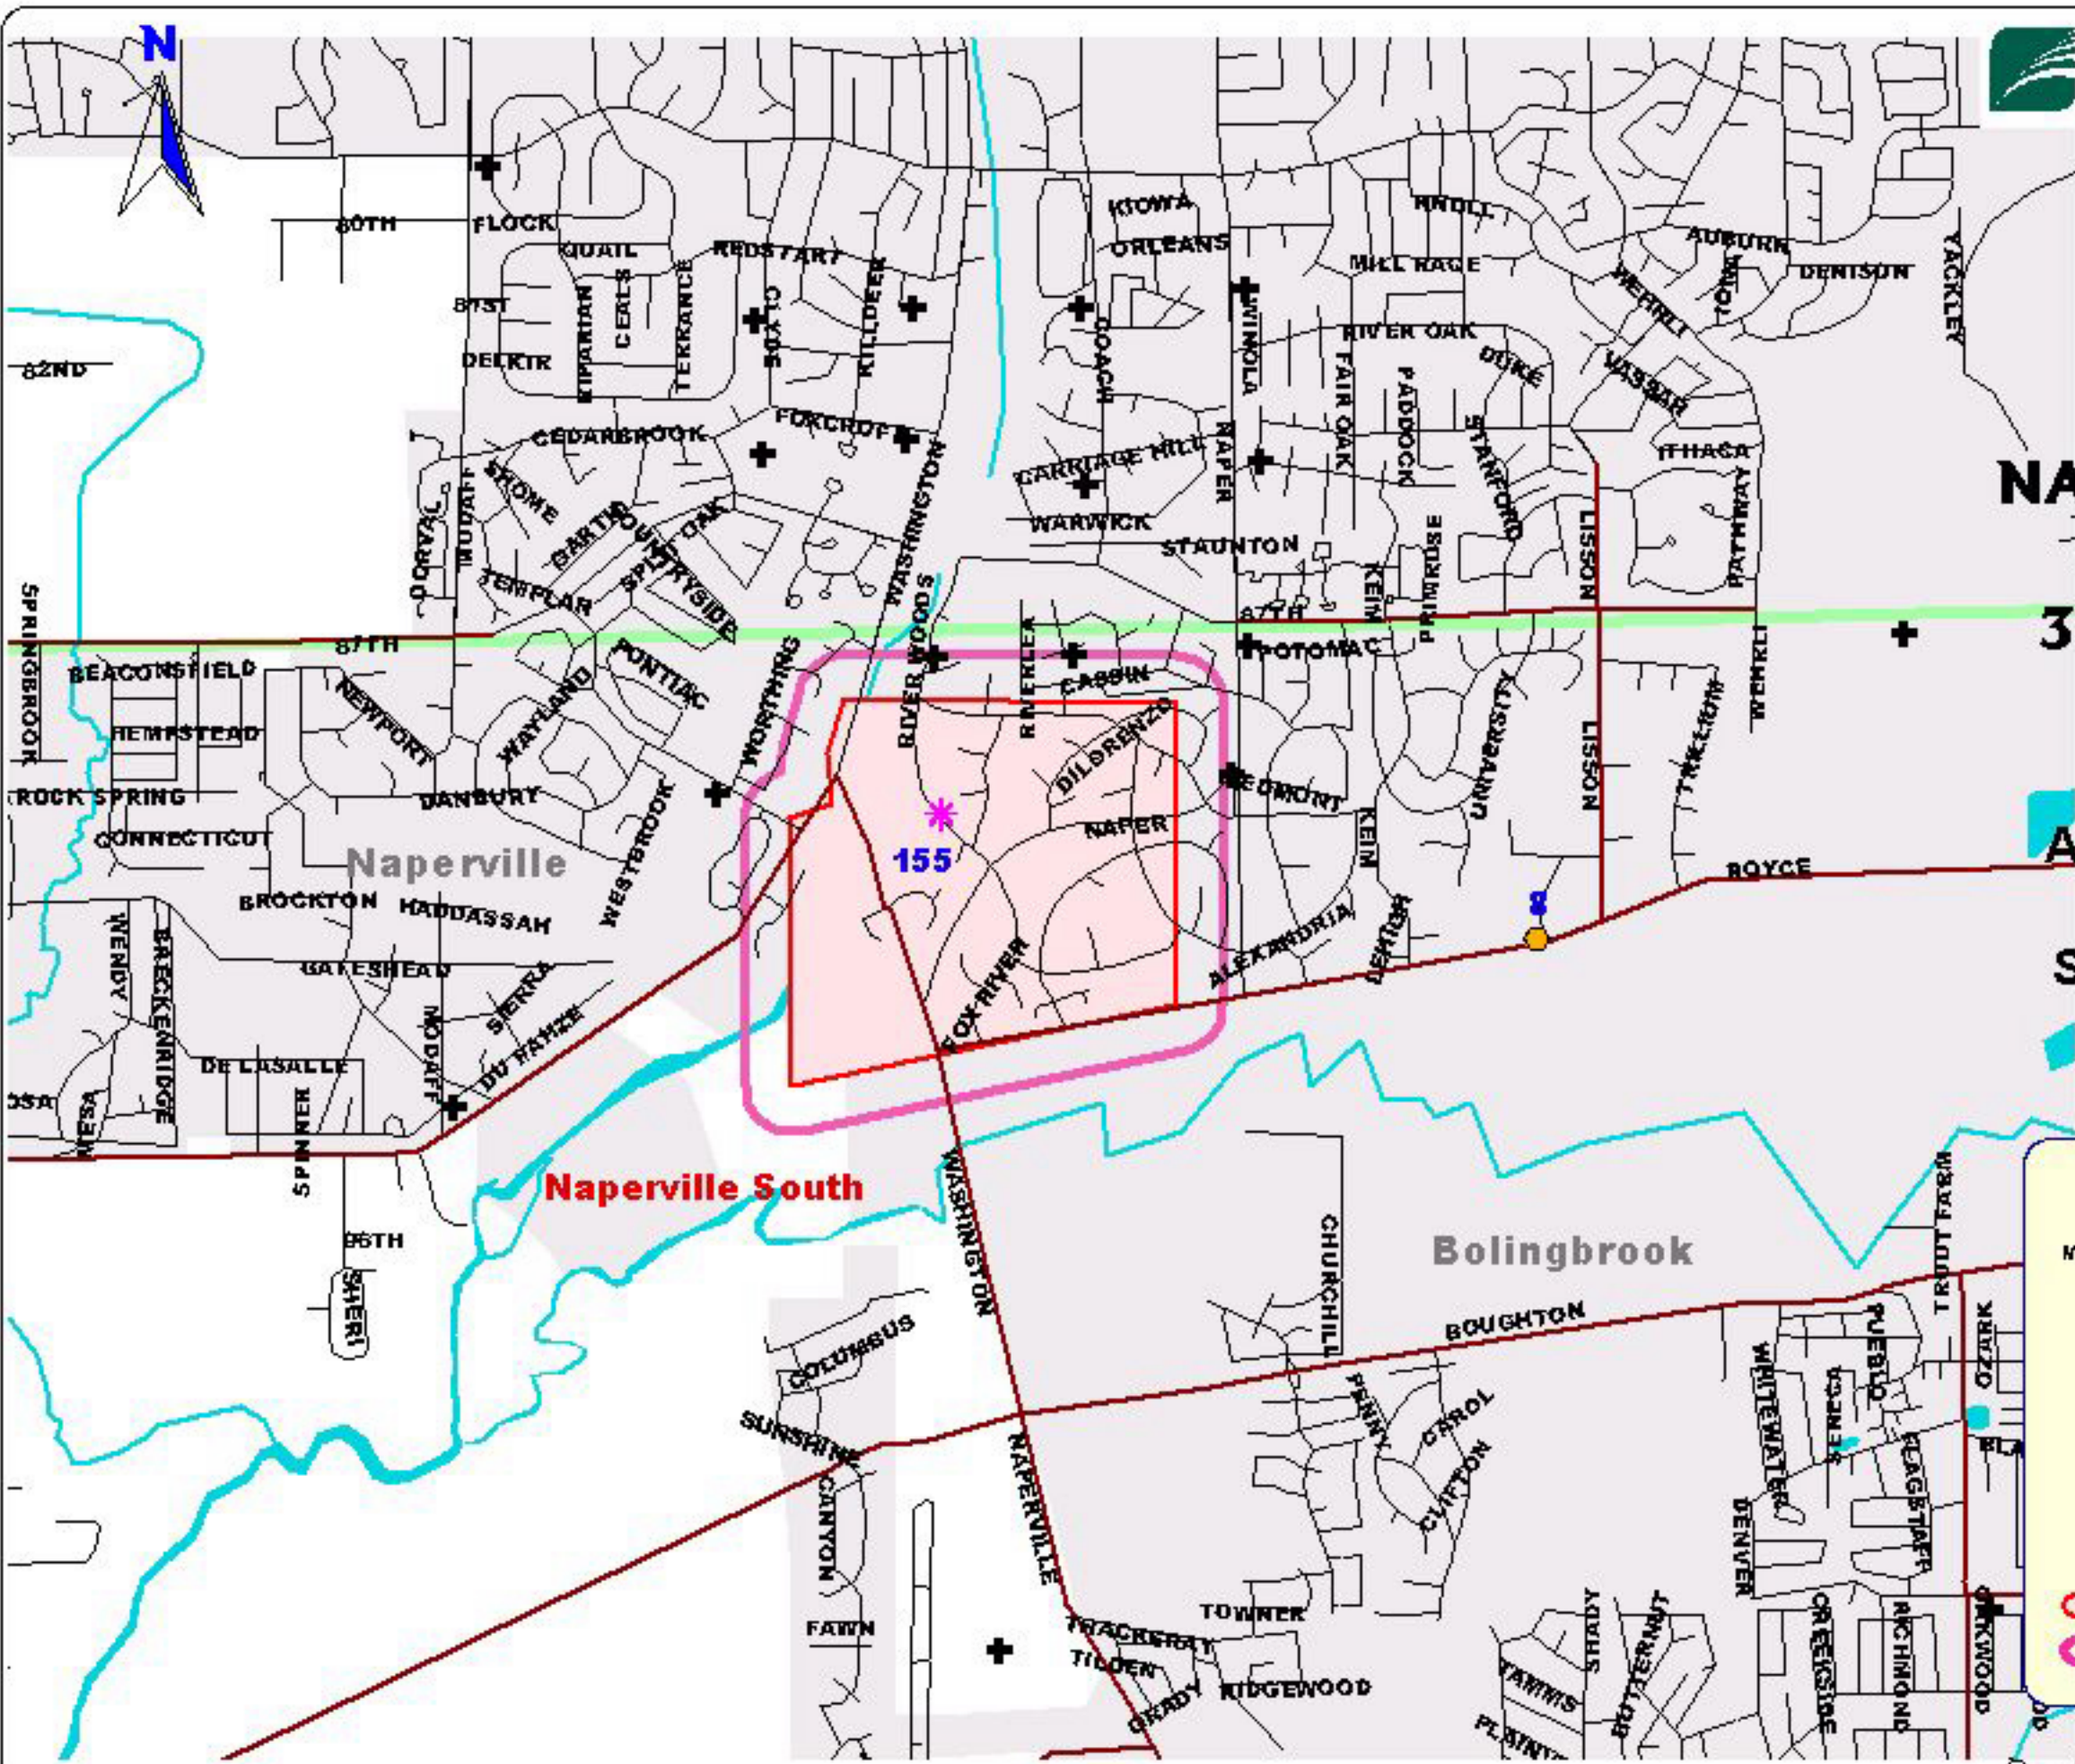

**WILL
CO**

**NAPERVILLE
SOUTH
350 Acres**

**2 Aerial
Applications
BTK
Spring 2003**

Boone	
Moth Catch 2002	
+	0
■	5 or less
●	5 to 9
●	10-15
★	16-20
+	21-30
+	31-50
*	50 +
○	2003 Aerial BTK
○	500 ft. Buffer