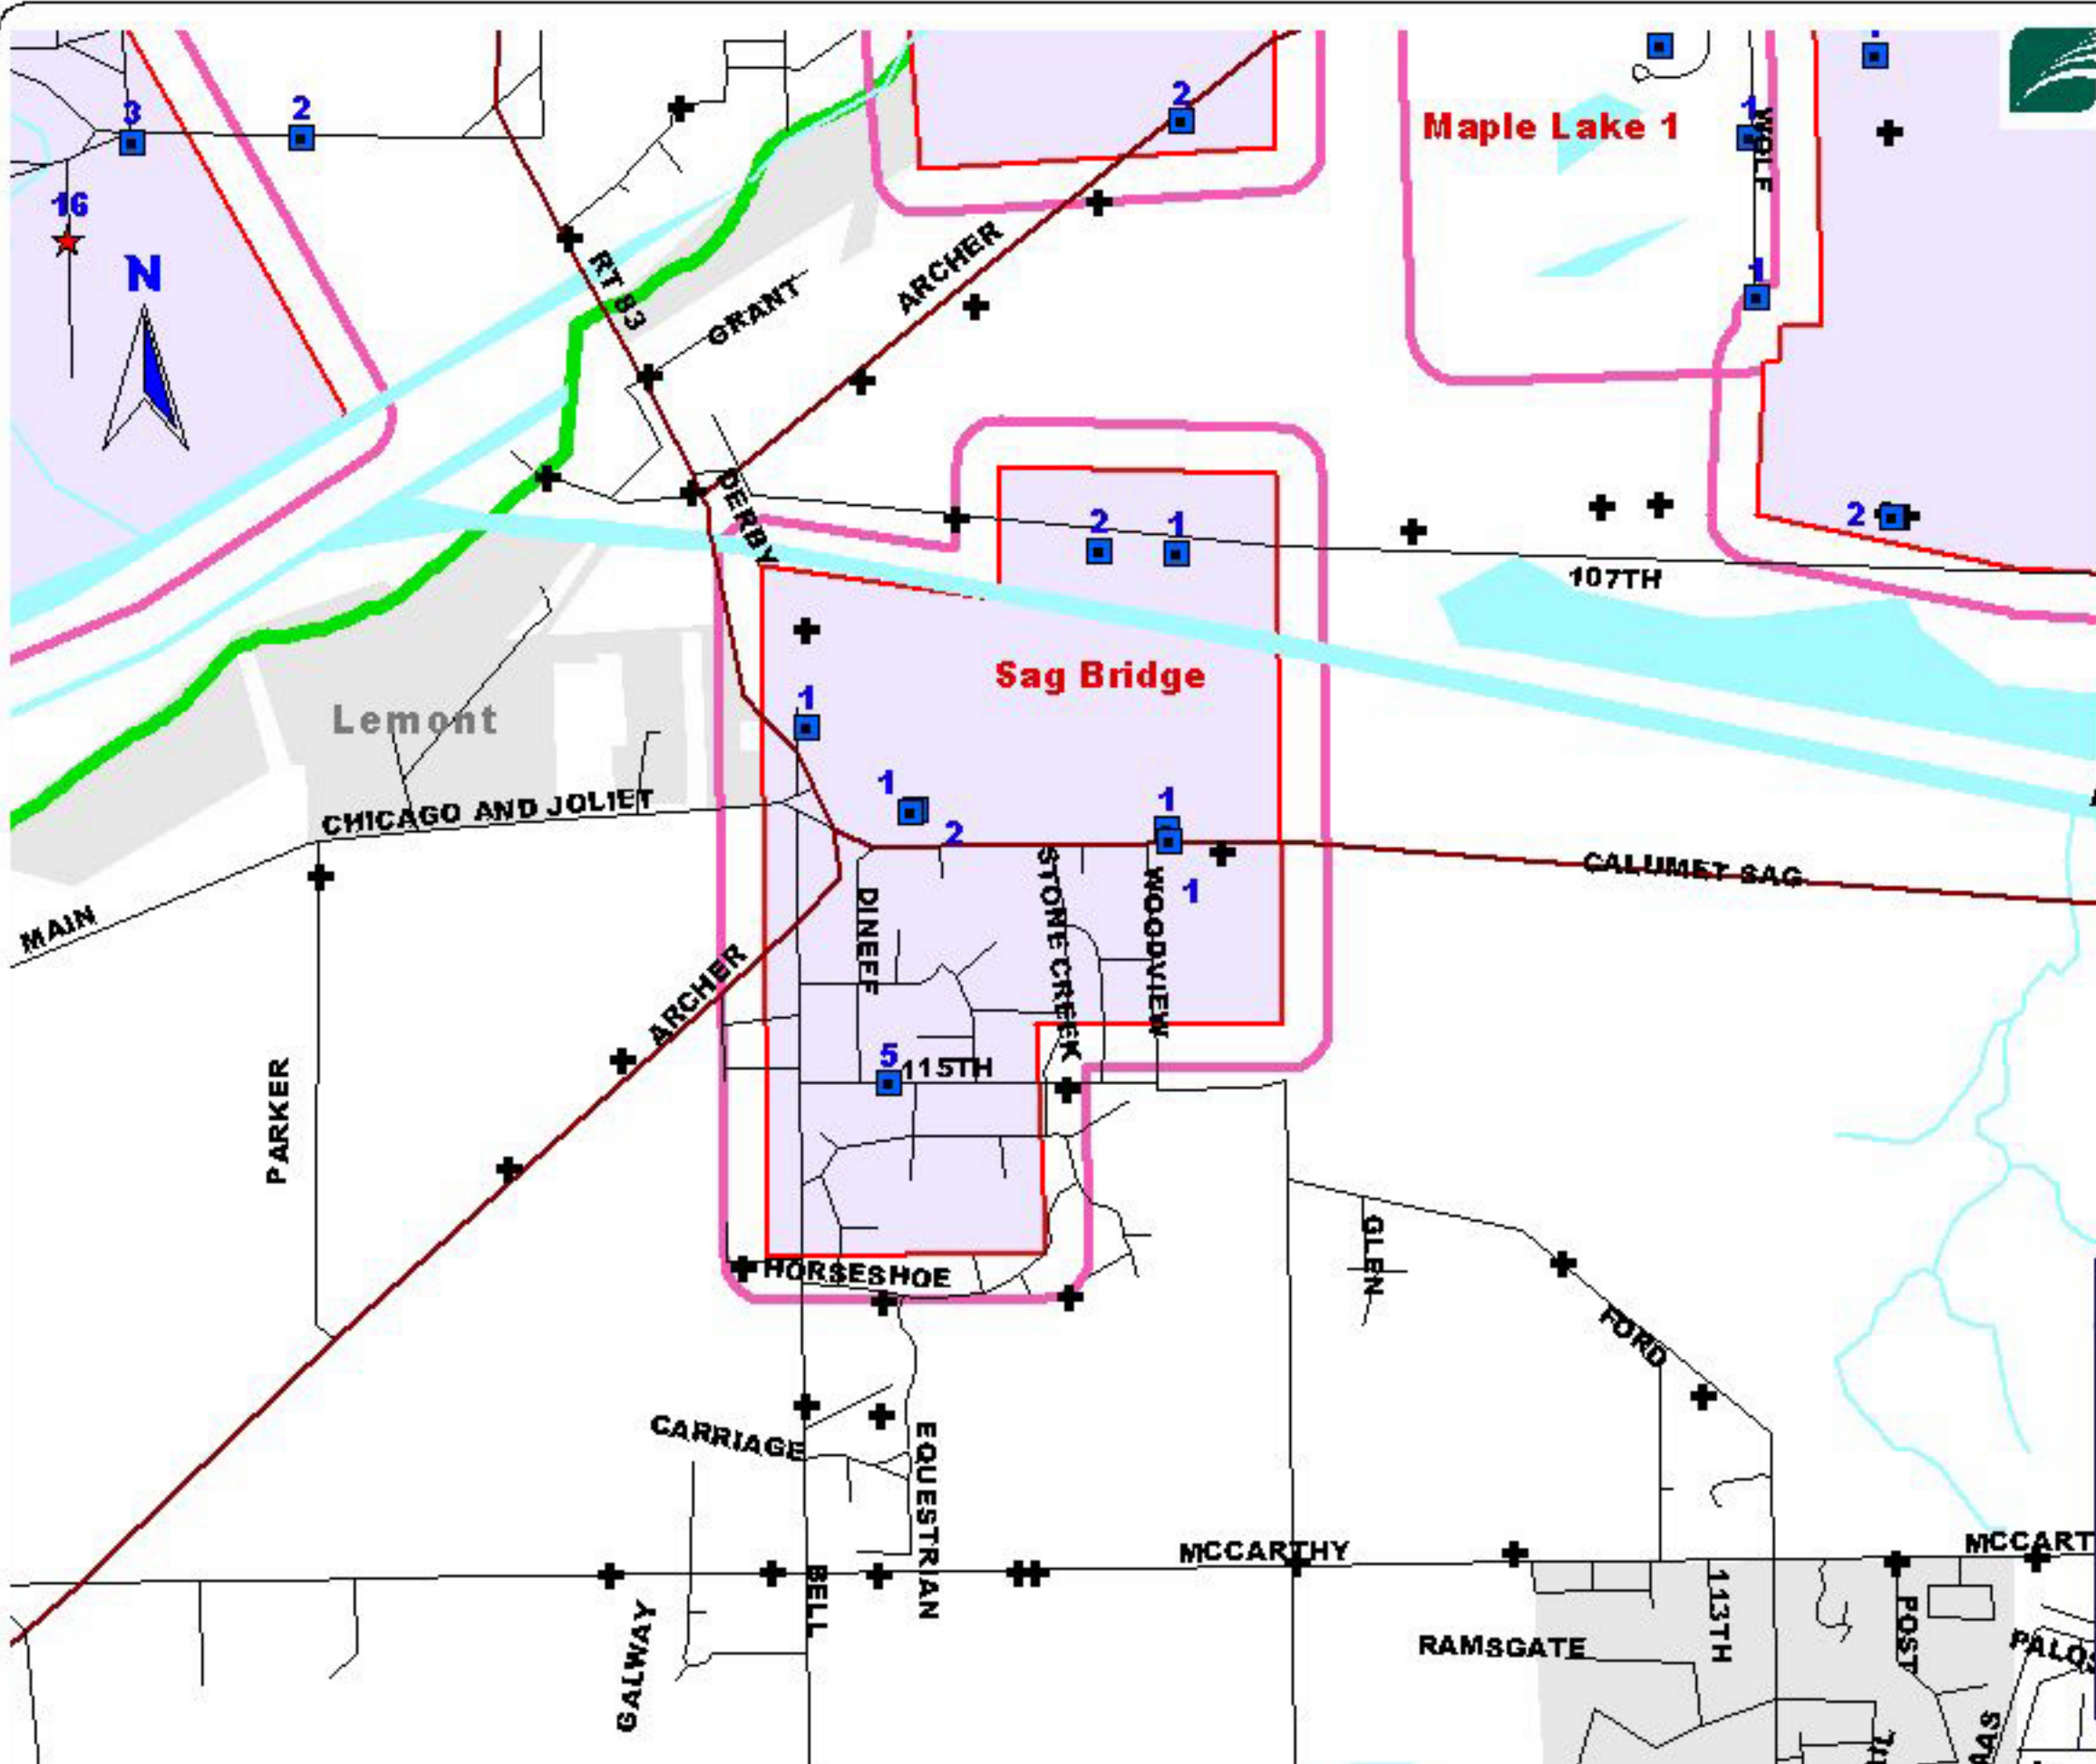

**COOK
CO**

**SAG
BRIDGE
900 Acres**

**1 Aerial
Application
Dispar II
Mating
Disruption
Summer
2003**

KEY	
Mosq Catch 2002	
+	0
■	1-5
○	5-10
★	10-15
+	15-20
+	20-30
+	30-50
*	50+
○ (red)	2003 Aerial M/D
○ (pink)	200 A.L. Buffer

Scale = 1 : 30,000