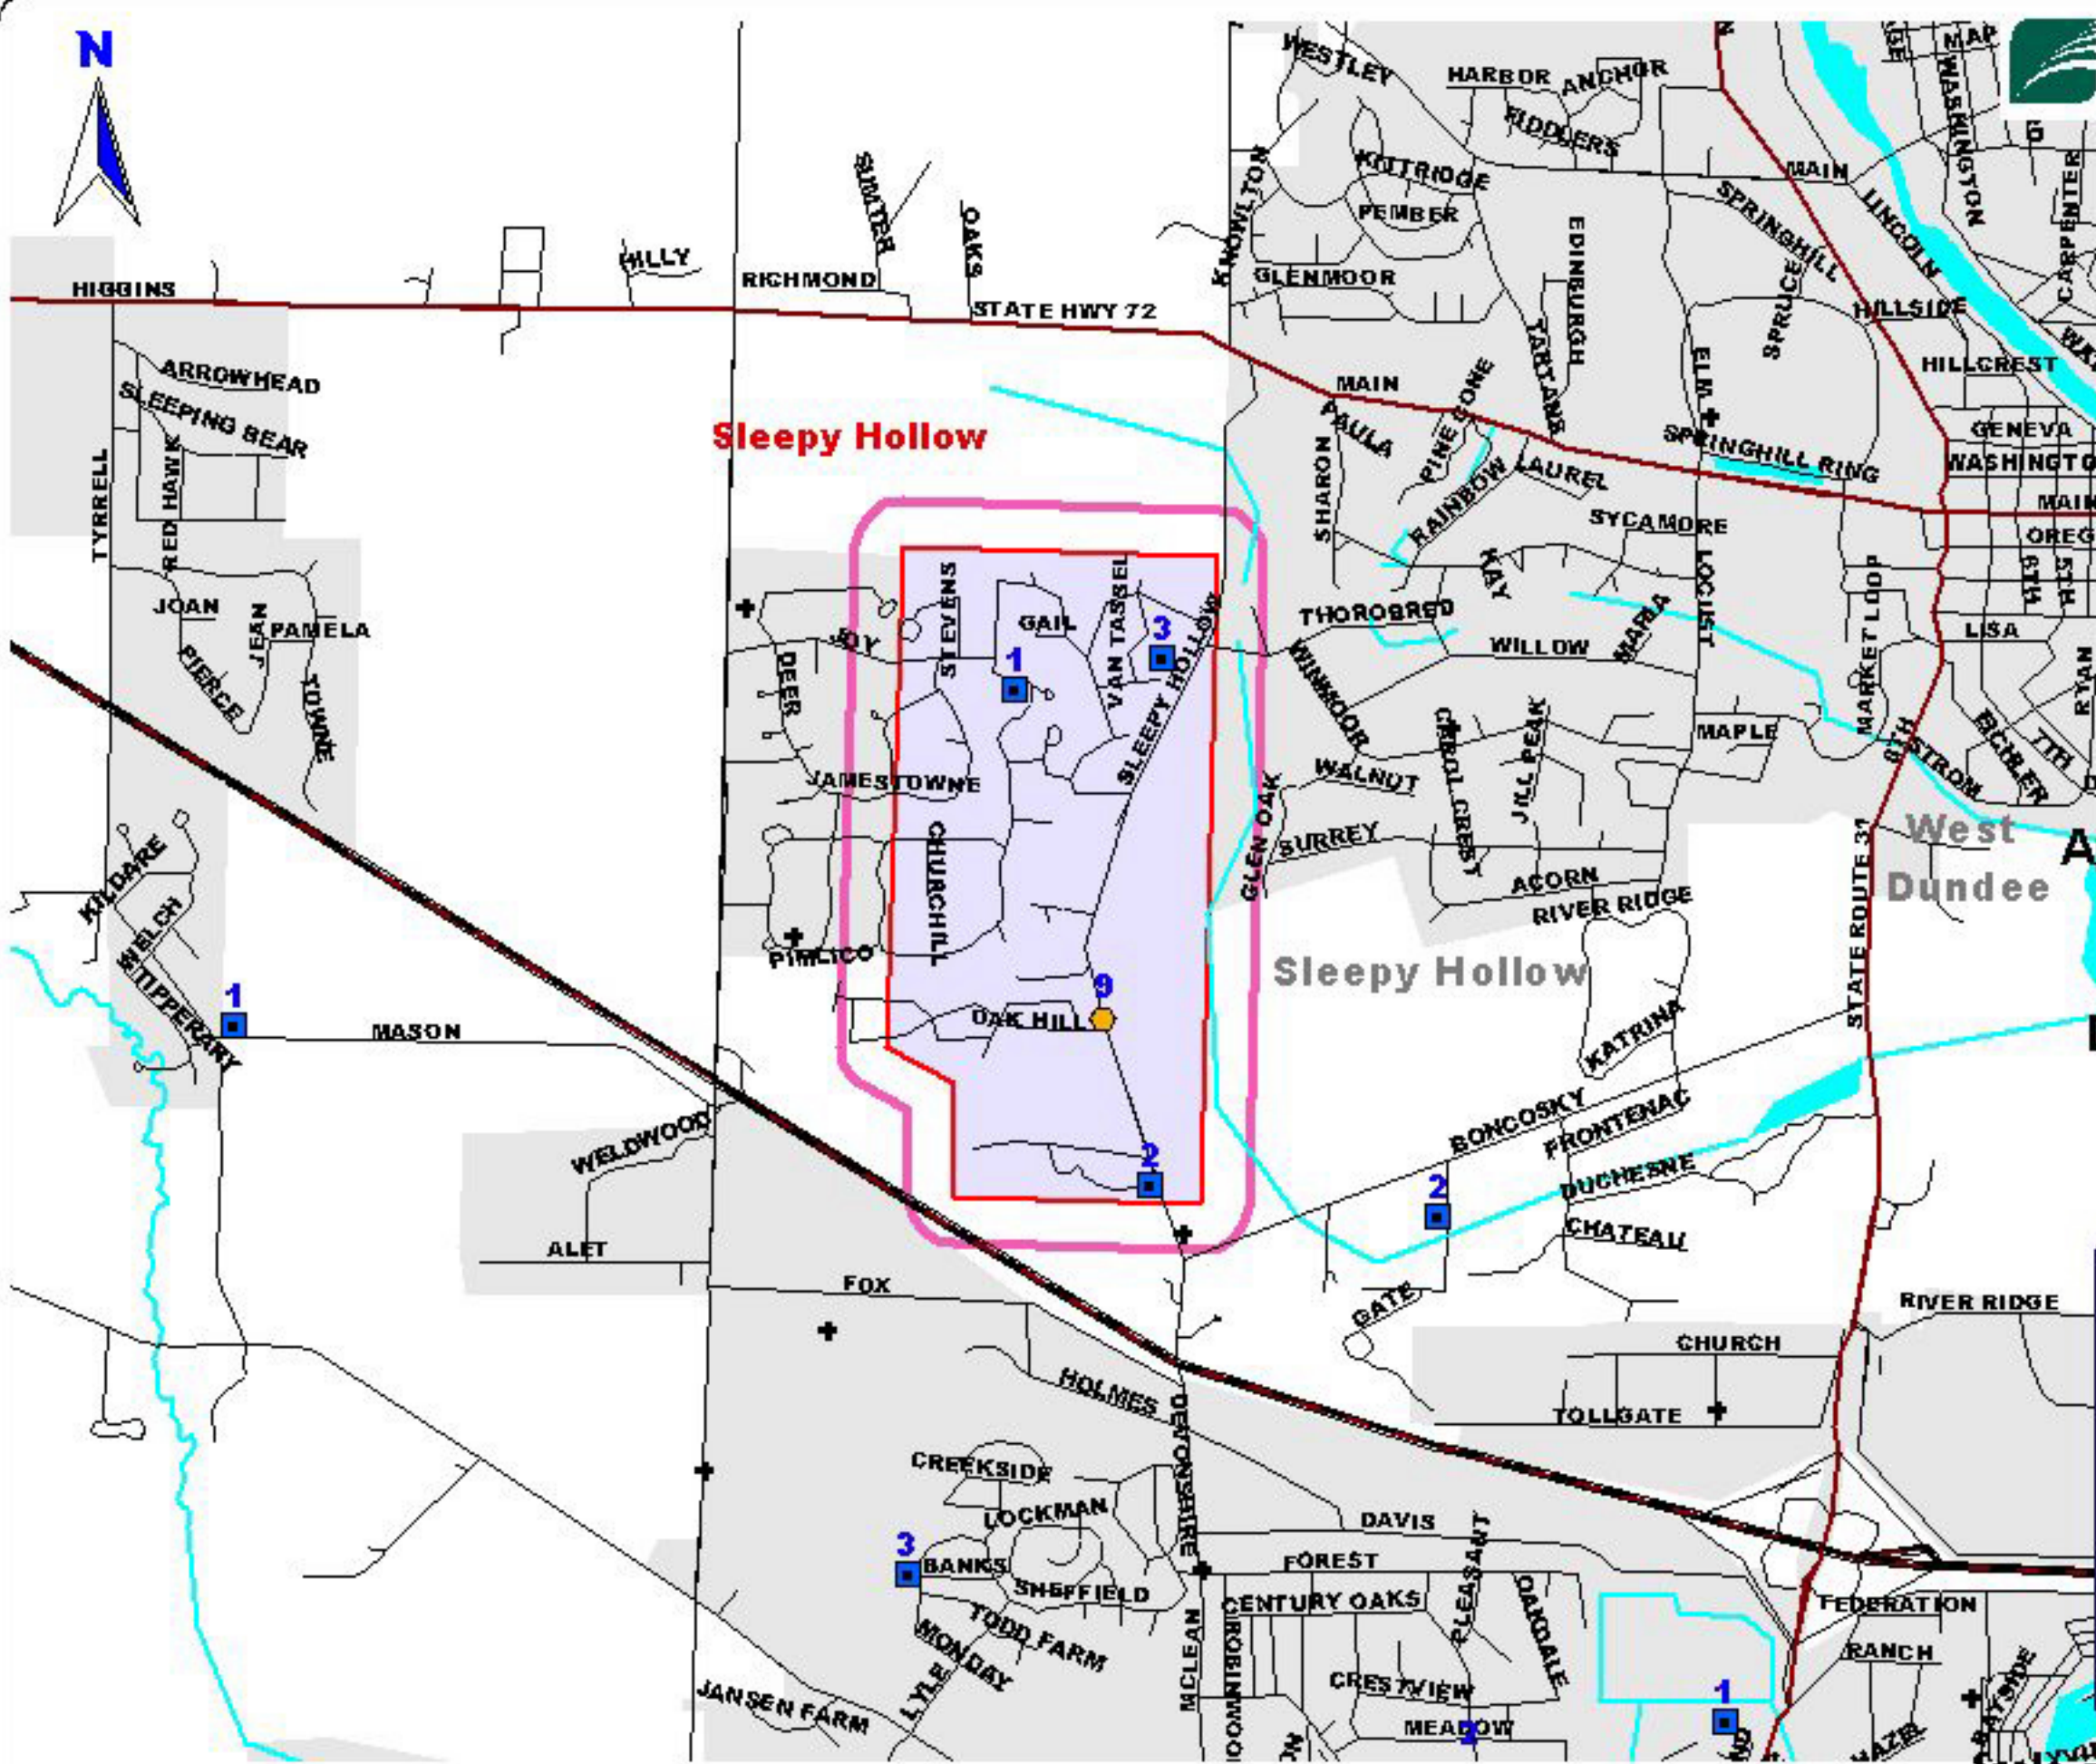

**KANE
CO
SLEEPY
HOLLOW
525 Acres**

**1 Aerial
Applications
Dispar II
Mating
Disruption
Summer
2003**

KEY	
Mosq. Catch 2002	
+	0
■	5 or less
●	5-10
●	10-15
★	15-20
+	21-30
+	31-50
*	50+
○	2003 Aerial 1st
○	2003 Aerial 2nd

Scale = 1 : 30,000