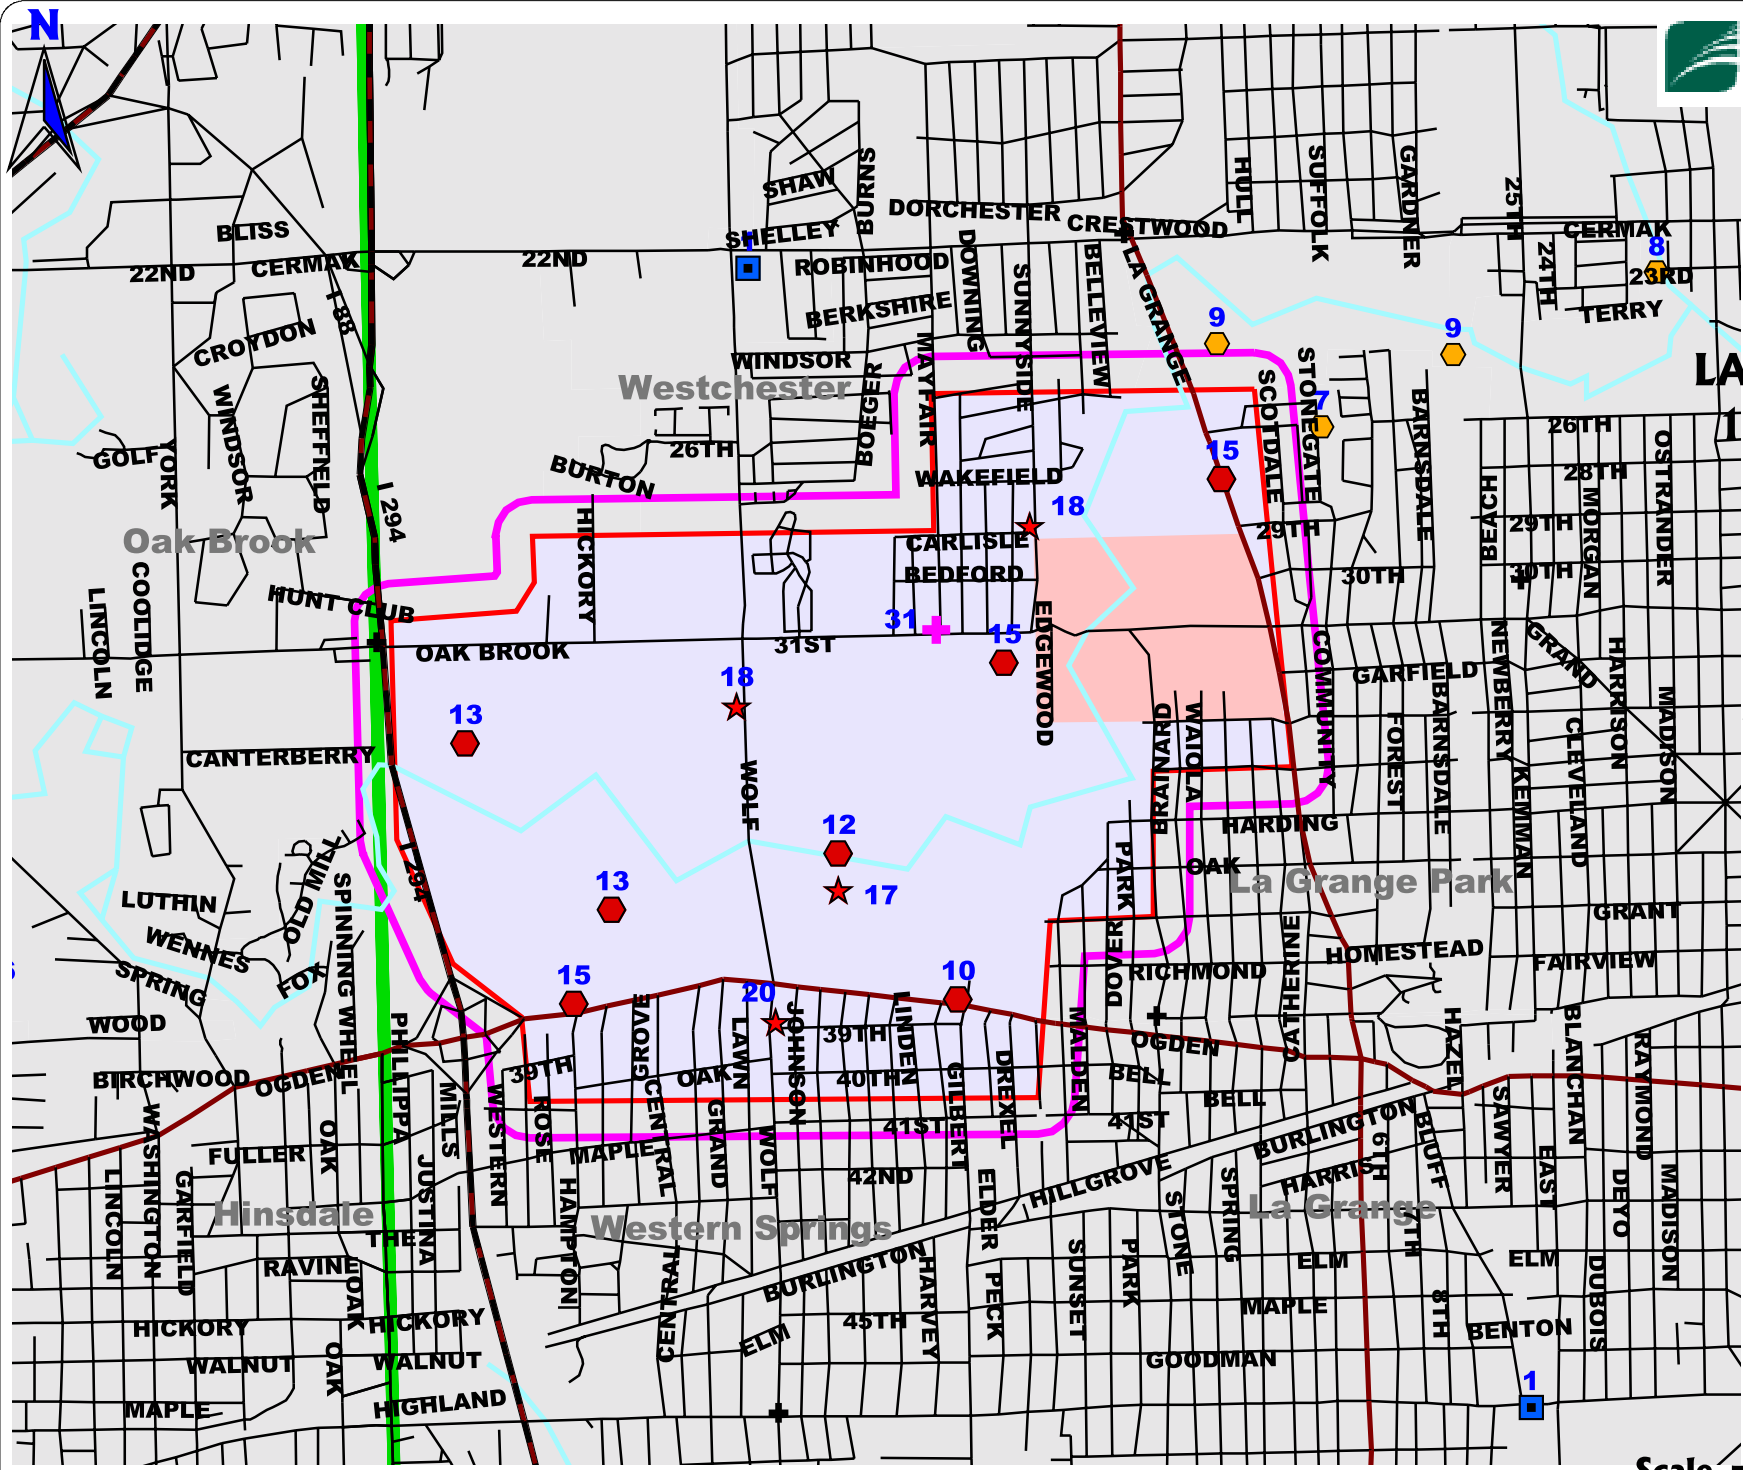

**COOK
CO**

**LAGRANGE 2
1950 Acres**

**1 Aerial
Application
Dispar II
Mating
Disruption
Summer
2004**

KEY	
+	0
■	5 or less
●	5 to 14
●	15 - 24
★	25 - 49
+	50 - 99
+	100 - 499
*	500 +
○	MD Blocks
○	500 ft Buffer

Scale = 1 : 30,000