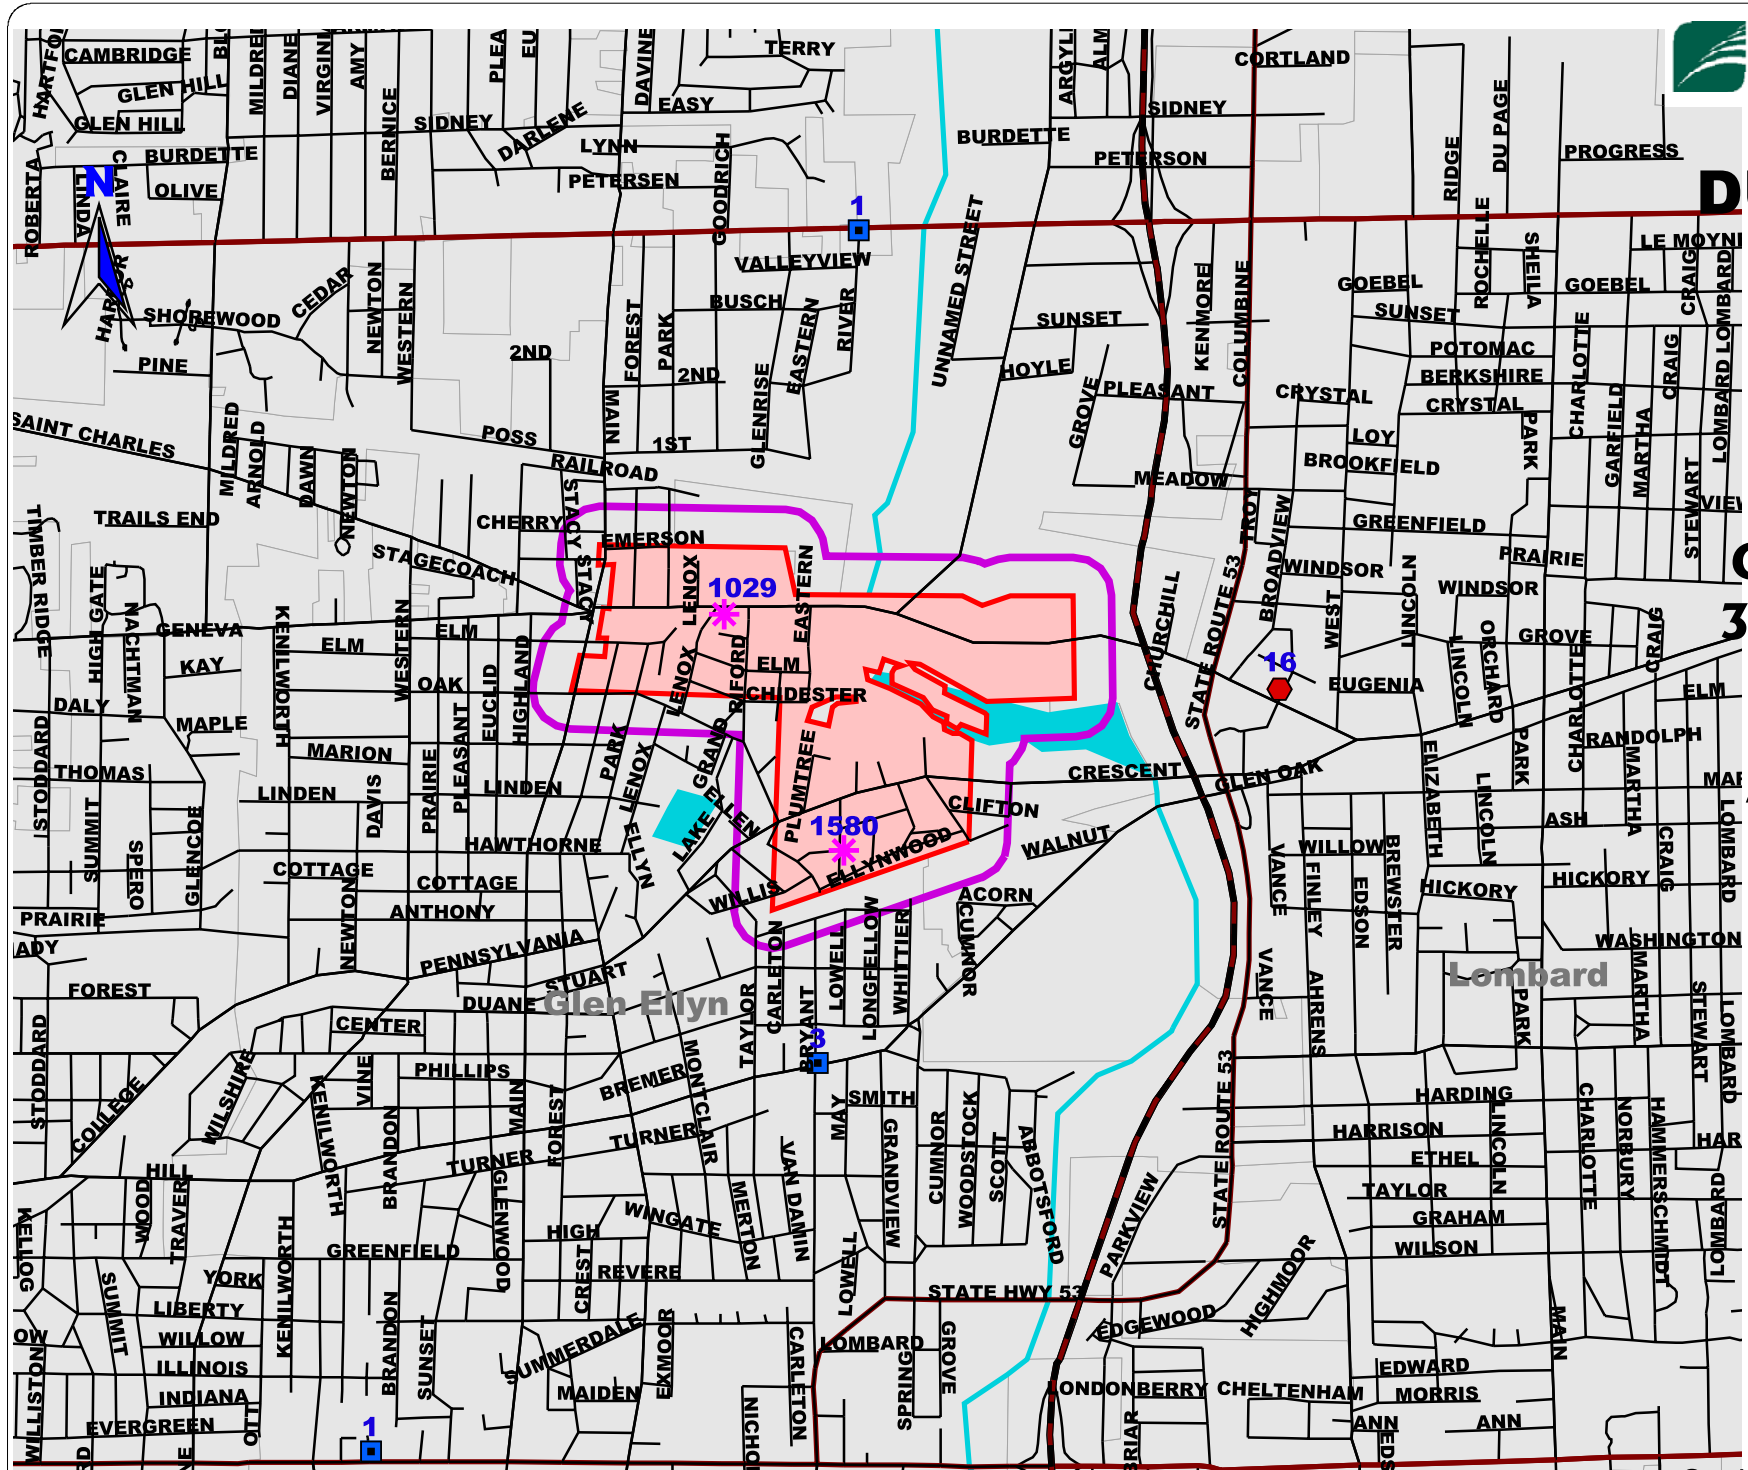

DUPAGE CO

Glen Ellyn
352 Acres

**2 Aerial
Applications
BTK
Spring 2004**

KEY

Moth Catch.shp

- + 0
- 5 or less
- 5 to 14
- 15 - 24
- ★ 25 - 49
- ⊕ 50 - 99
- ⊕ 100 - 499
- ⊕ 500 +
- BTK Blocks
- 500 ft Buffer

Scale = 1 : 30,000