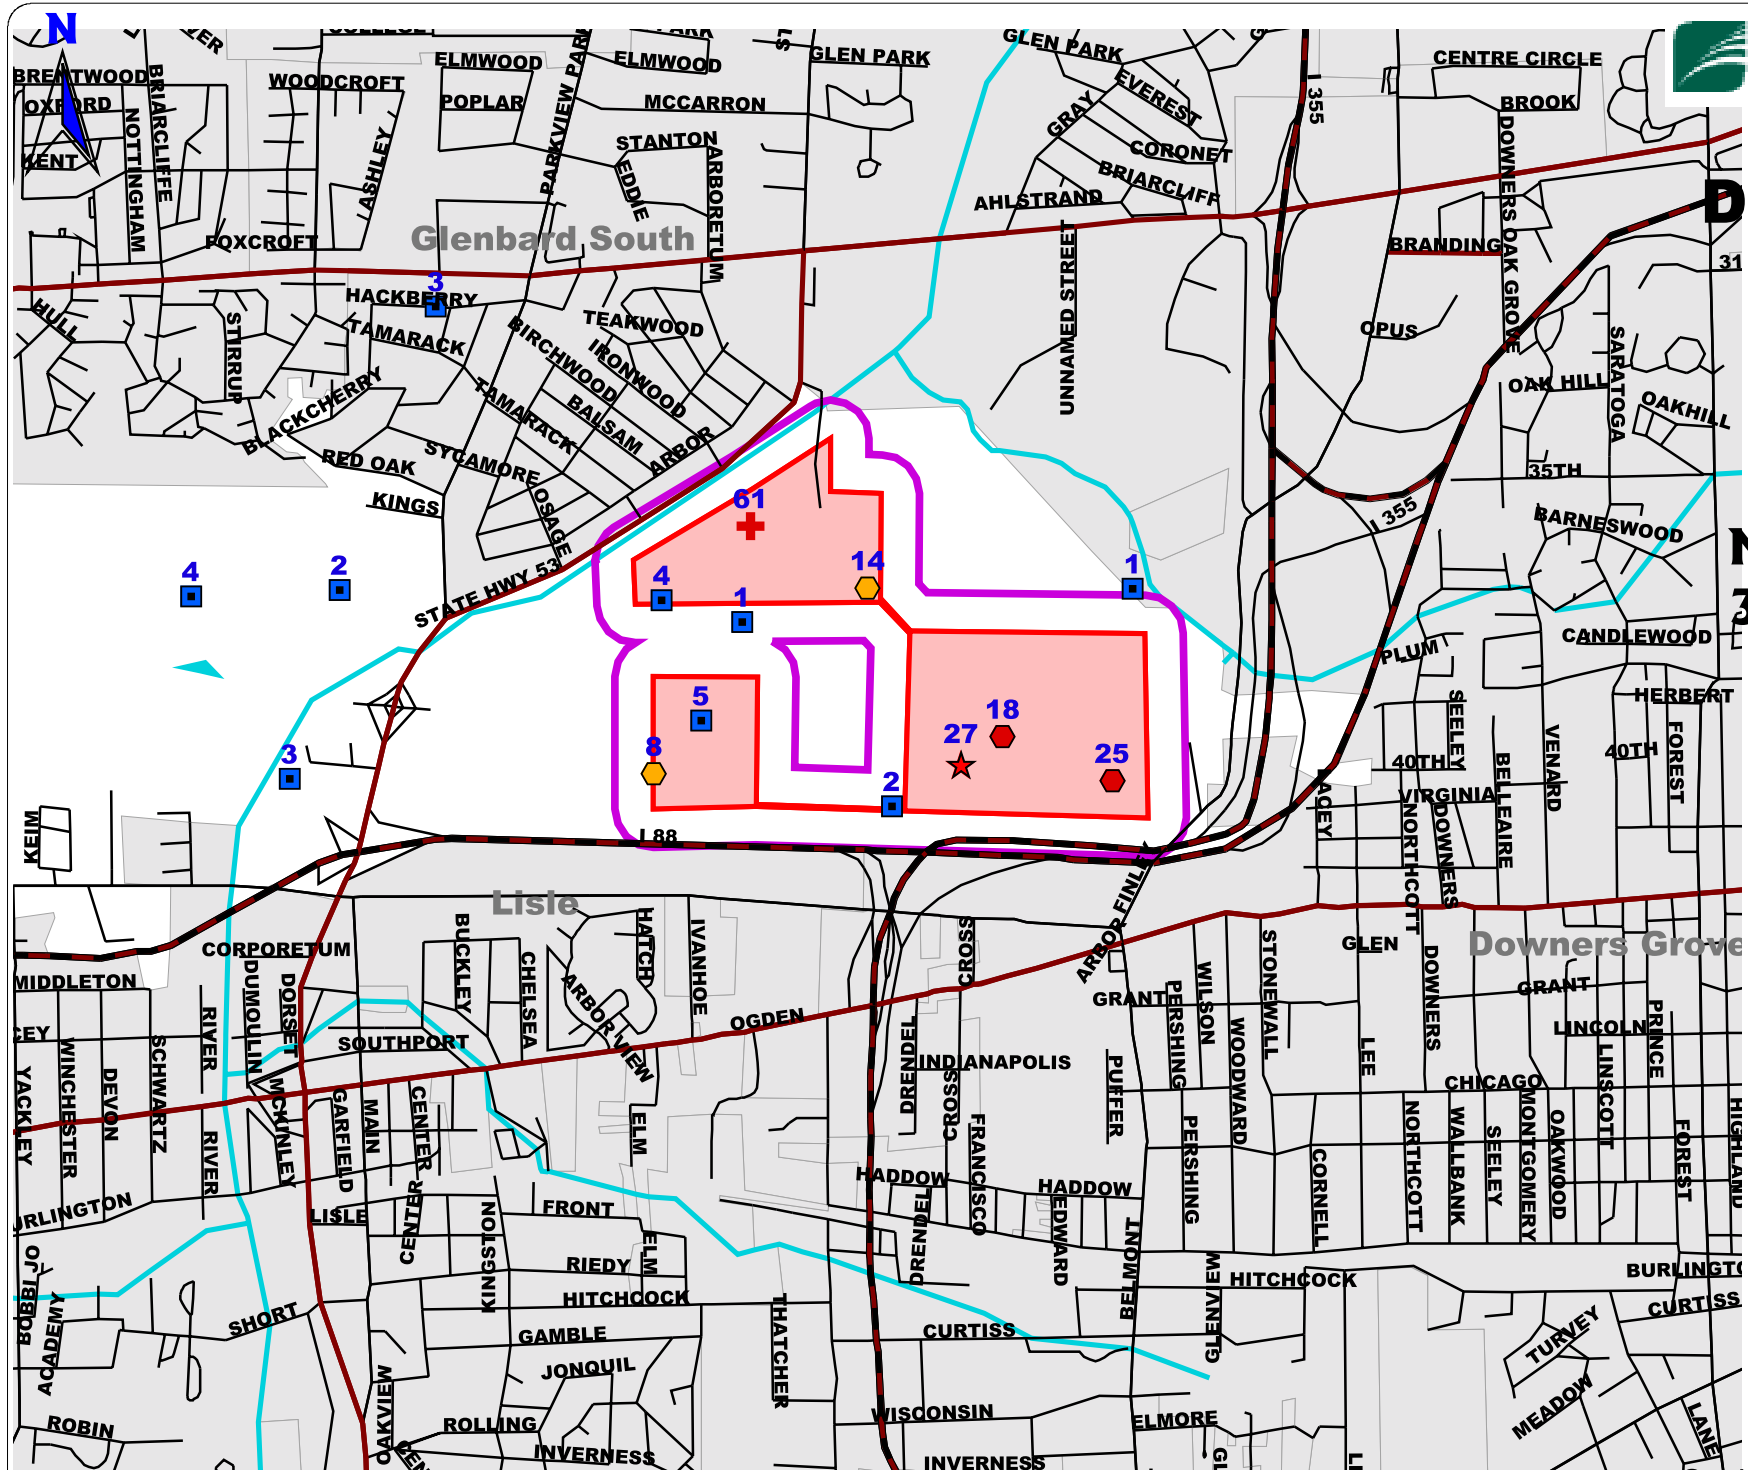

**DUPAGE
CO**

**MORTON
324 Acres**

**2 Aerial
Applications
BTK
Spring 2004**

KEY	
+	Moth Catch.shp 0
■	5 or less
⬡	5 to 14
⬢	15 - 24
★	25 - 49
+	50 - 99
+	100 - 499
⬢	500 +
○	BTK Blocks
—	500 ft Buffer

Scale = 1 : 30,000