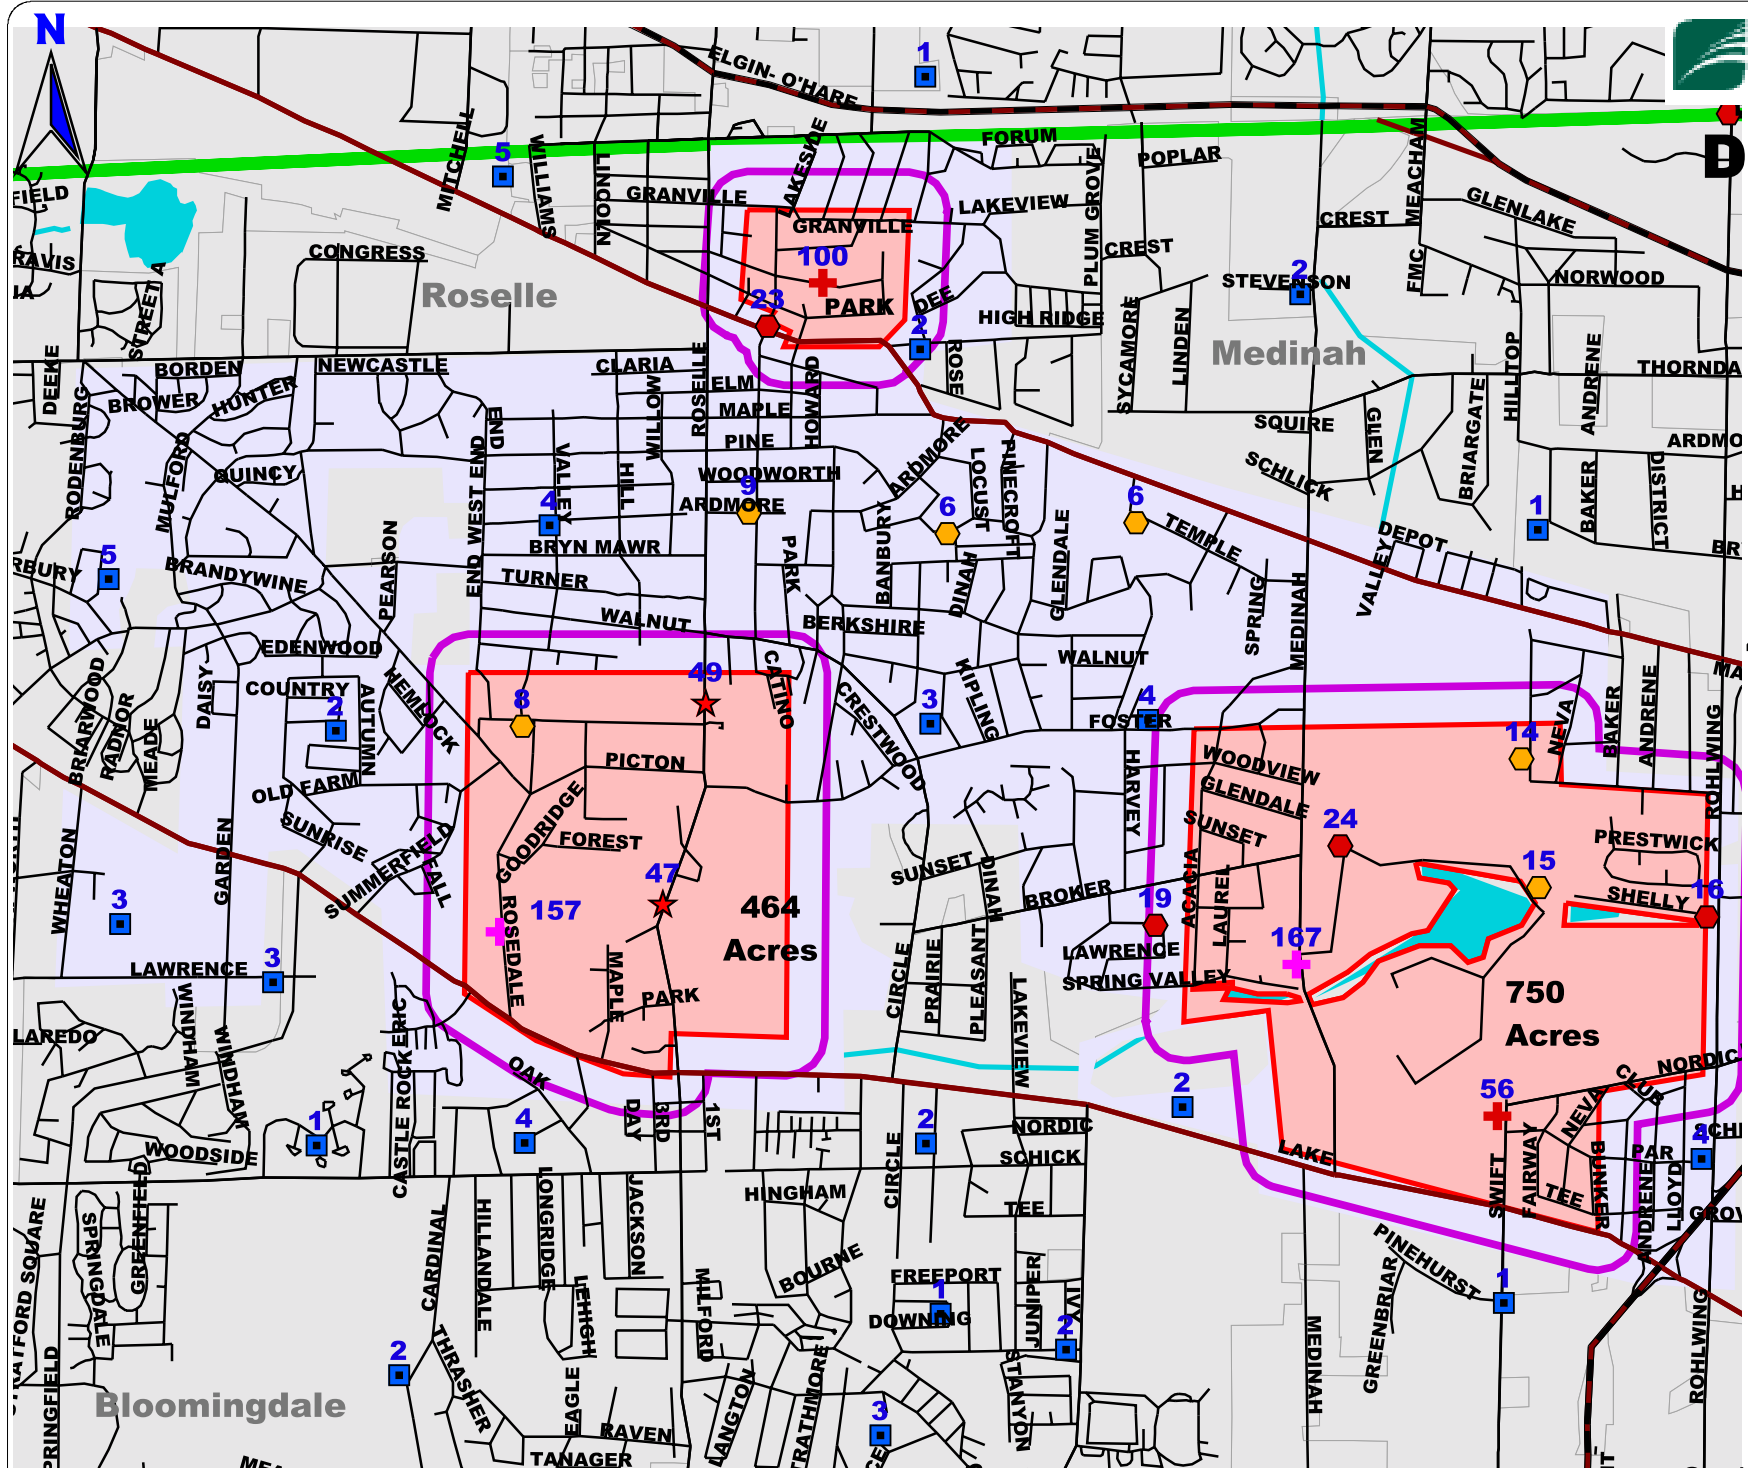

**DUPAGE
CO**
**Roselle
79 Acres**
**Roselle
Blooming-
dale
464 Acres**
**Medinah
750 Acres**
**2 Aerial
Applications
BTK
Spring 2004**

KEY	
+	Moth Catch.shp
+	0
■	5 or less
●	5 to 14
●	15 - 24
★	25 - 49
+	50 - 99
+	100 - 499
+	500 +
○	BTK Blocks
—	500 ft Buffer