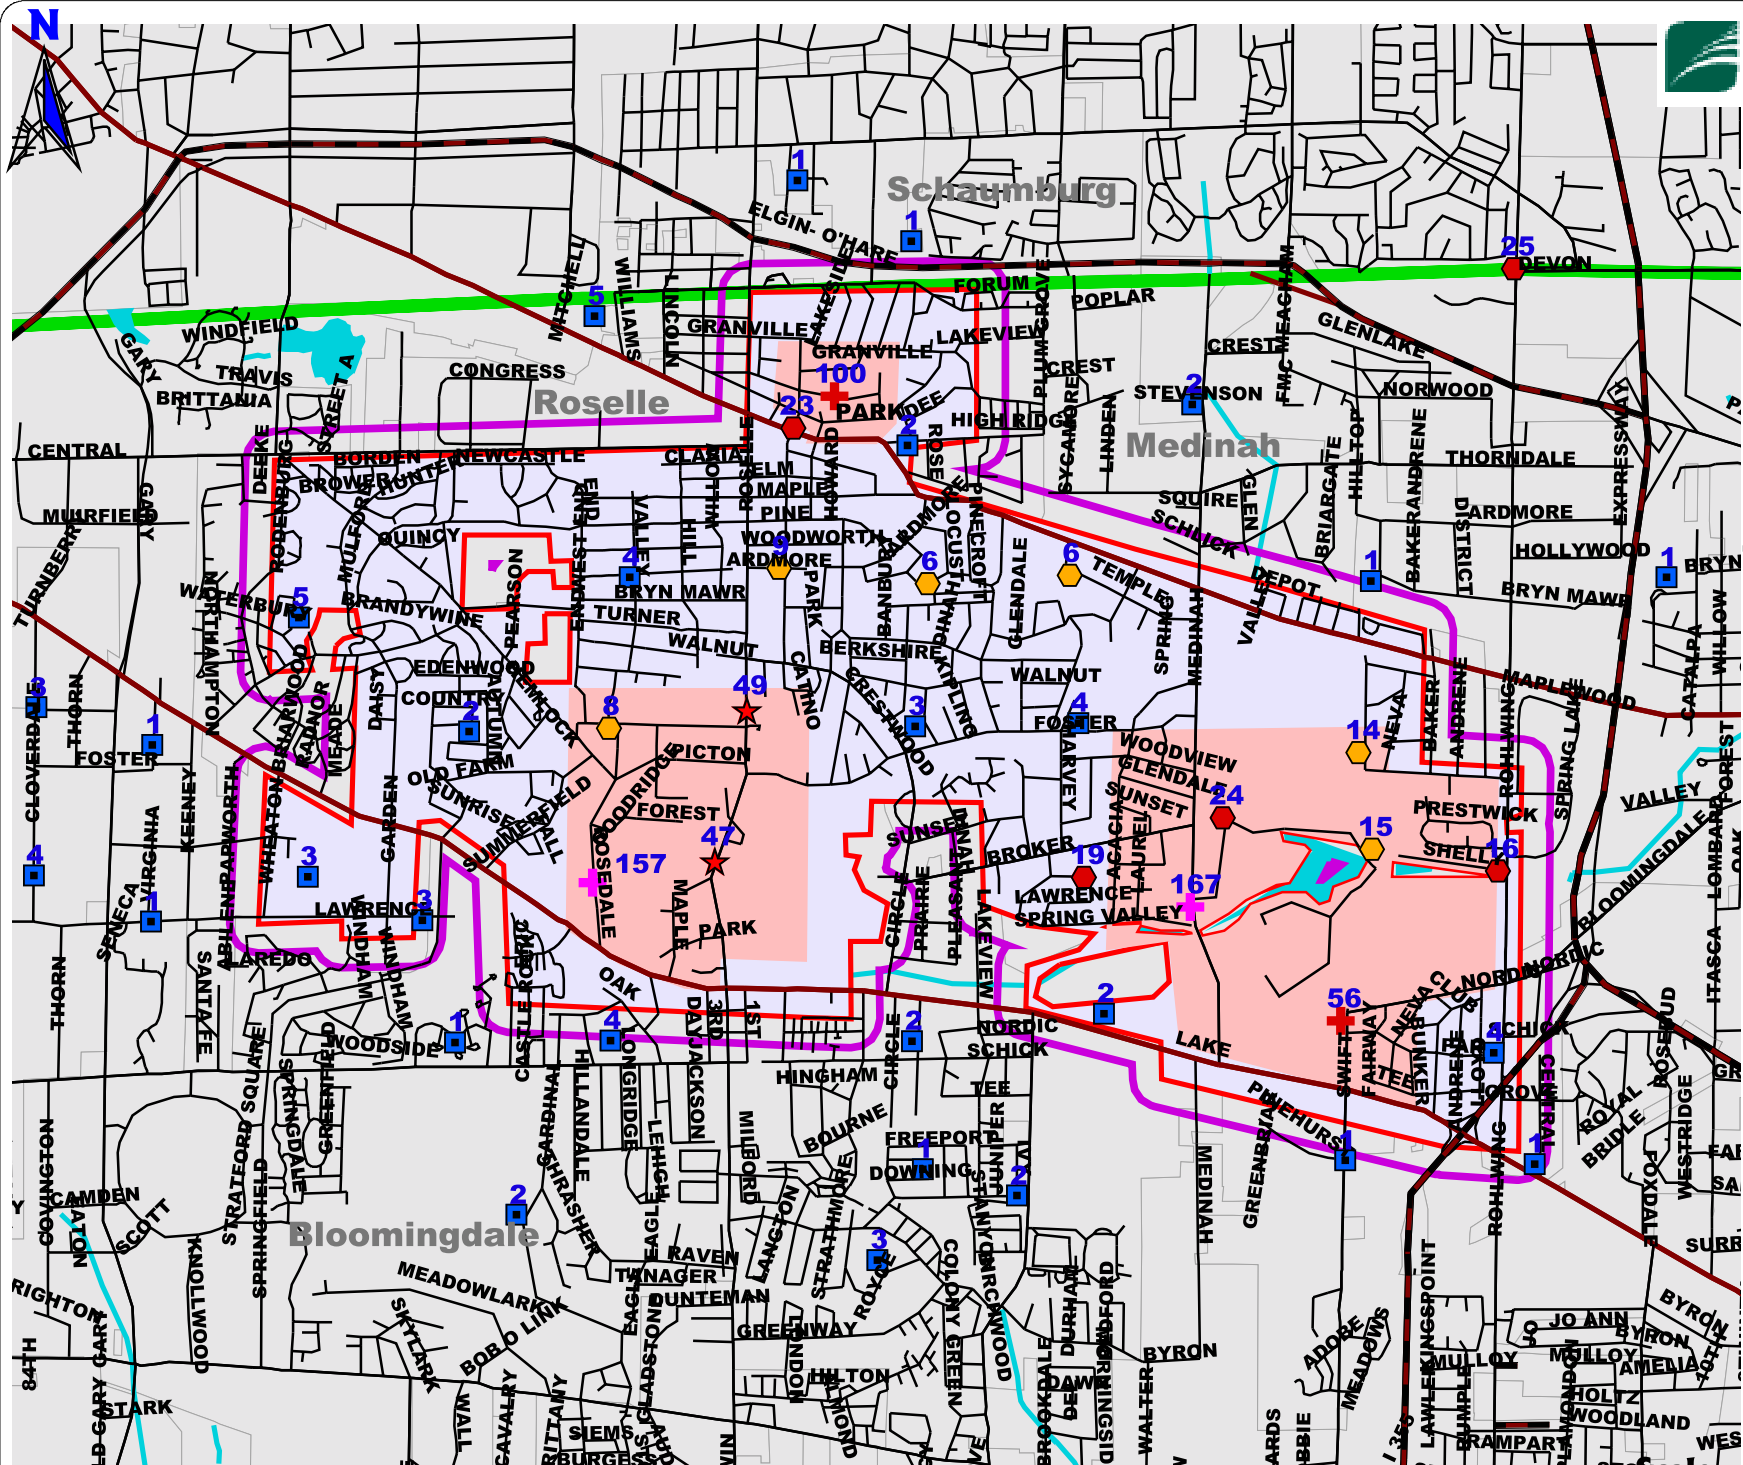

**DUPAGE
CO**

**Roselle/
Bloomingdale MD
4150 Acres**

**1 Aerial
Application
Dispar II
Mating
Disruption
Summer
2004**

KEY	
+	0
■	5 or less
●	5 to 14
●	15 - 24
★	25 - 49
+	50 - 99
+	100 - 499
*	500 +
○	MD Blocks
~	500 ft Buffer

Scale = 1 : 40,000