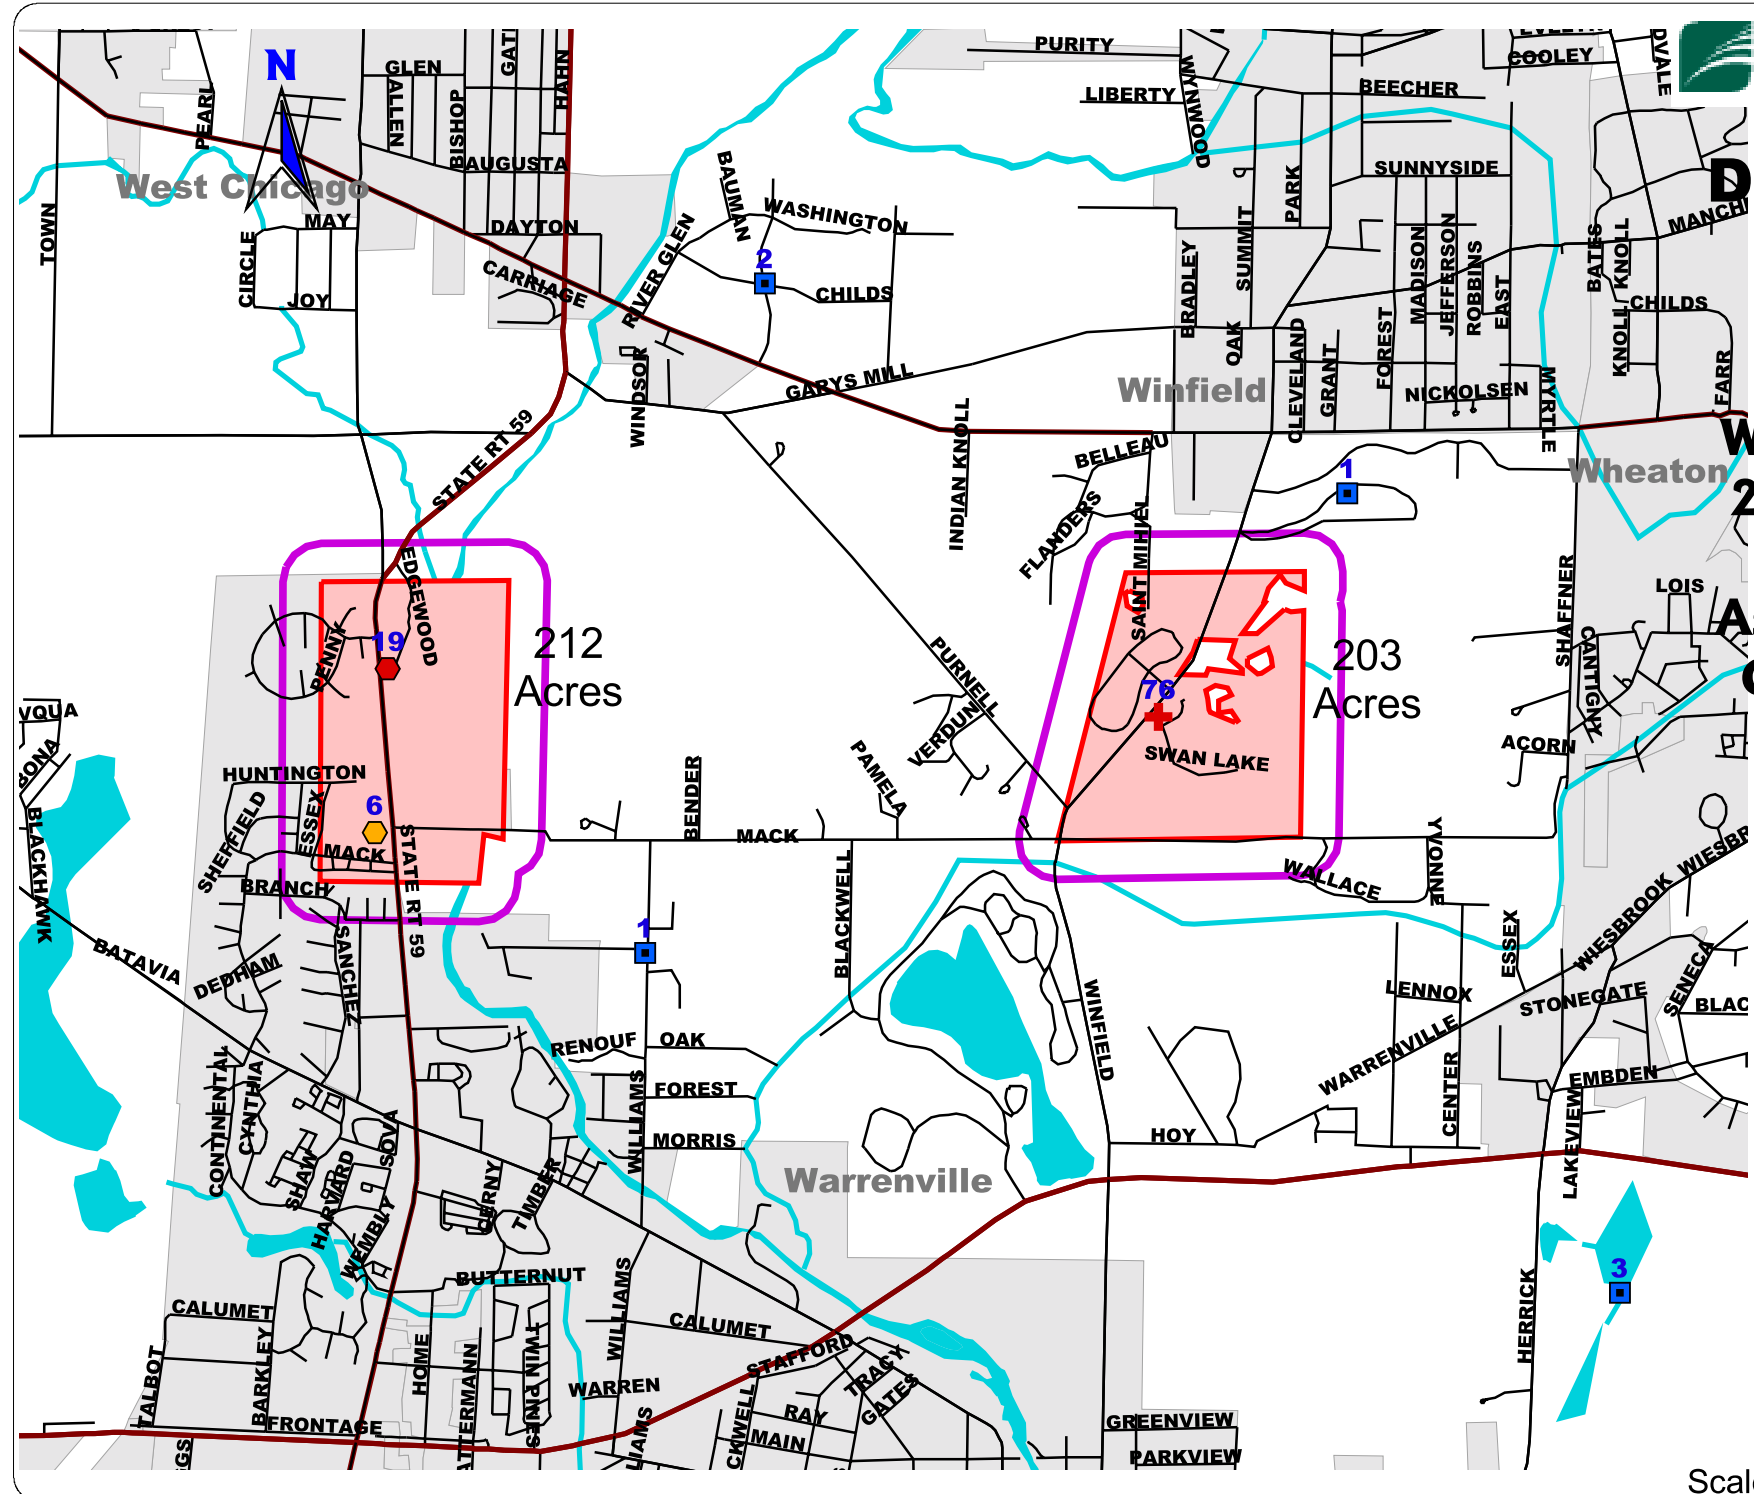

# DUPAGE CO

Warrenville  
212 Acres

Assumption Cemetery  
203

2 Aerial Applications  
BTK  
Spring 2004

KEY	
Moth Catch.shp	
+	0
■	5 or less
●	5 to 14
●	15 - 24
★	25 - 49
+	50 - 99
+	100 - 499
*	500 +
○	BTK Blocks
—	500 ft Buffer

Scale = 1 : 30,000