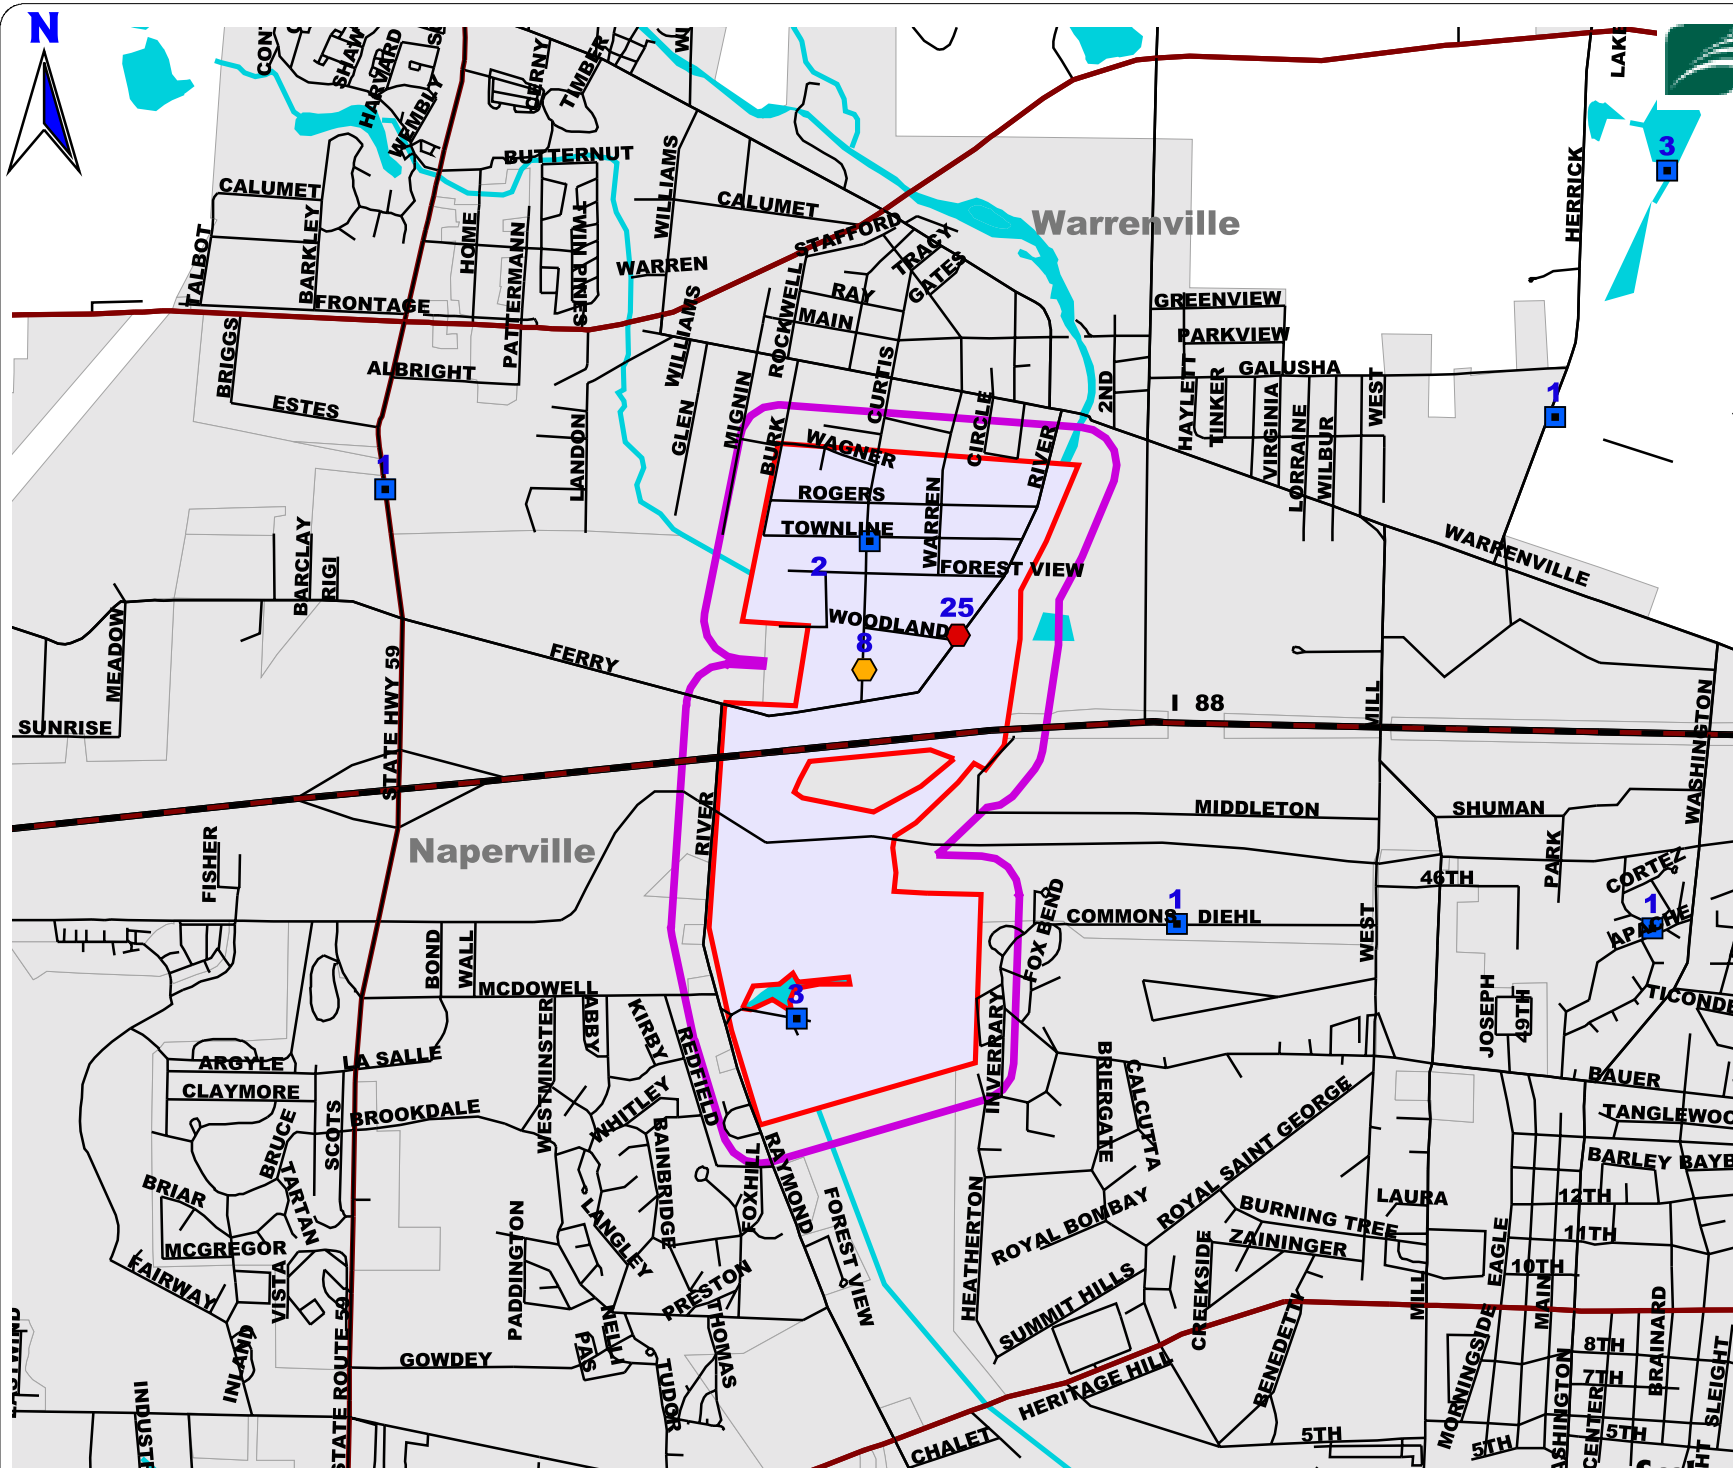

**DUPAGE  
CO**

**Warrenville  
04  
600 Acres**

**1 Aerial  
Application  
Dispar II  
Mating  
Disruption  
Summer  
2004**

KEY	
+	Moth Catch.shp 0
■	5 or less
●	5 to 14
●	15 - 24
★	25 - 49
+	50 - 99
+	100 - 499
*	500 +
○	MD Blocks
○	500 ft Buffer

**Scale = 1 : 30,000**