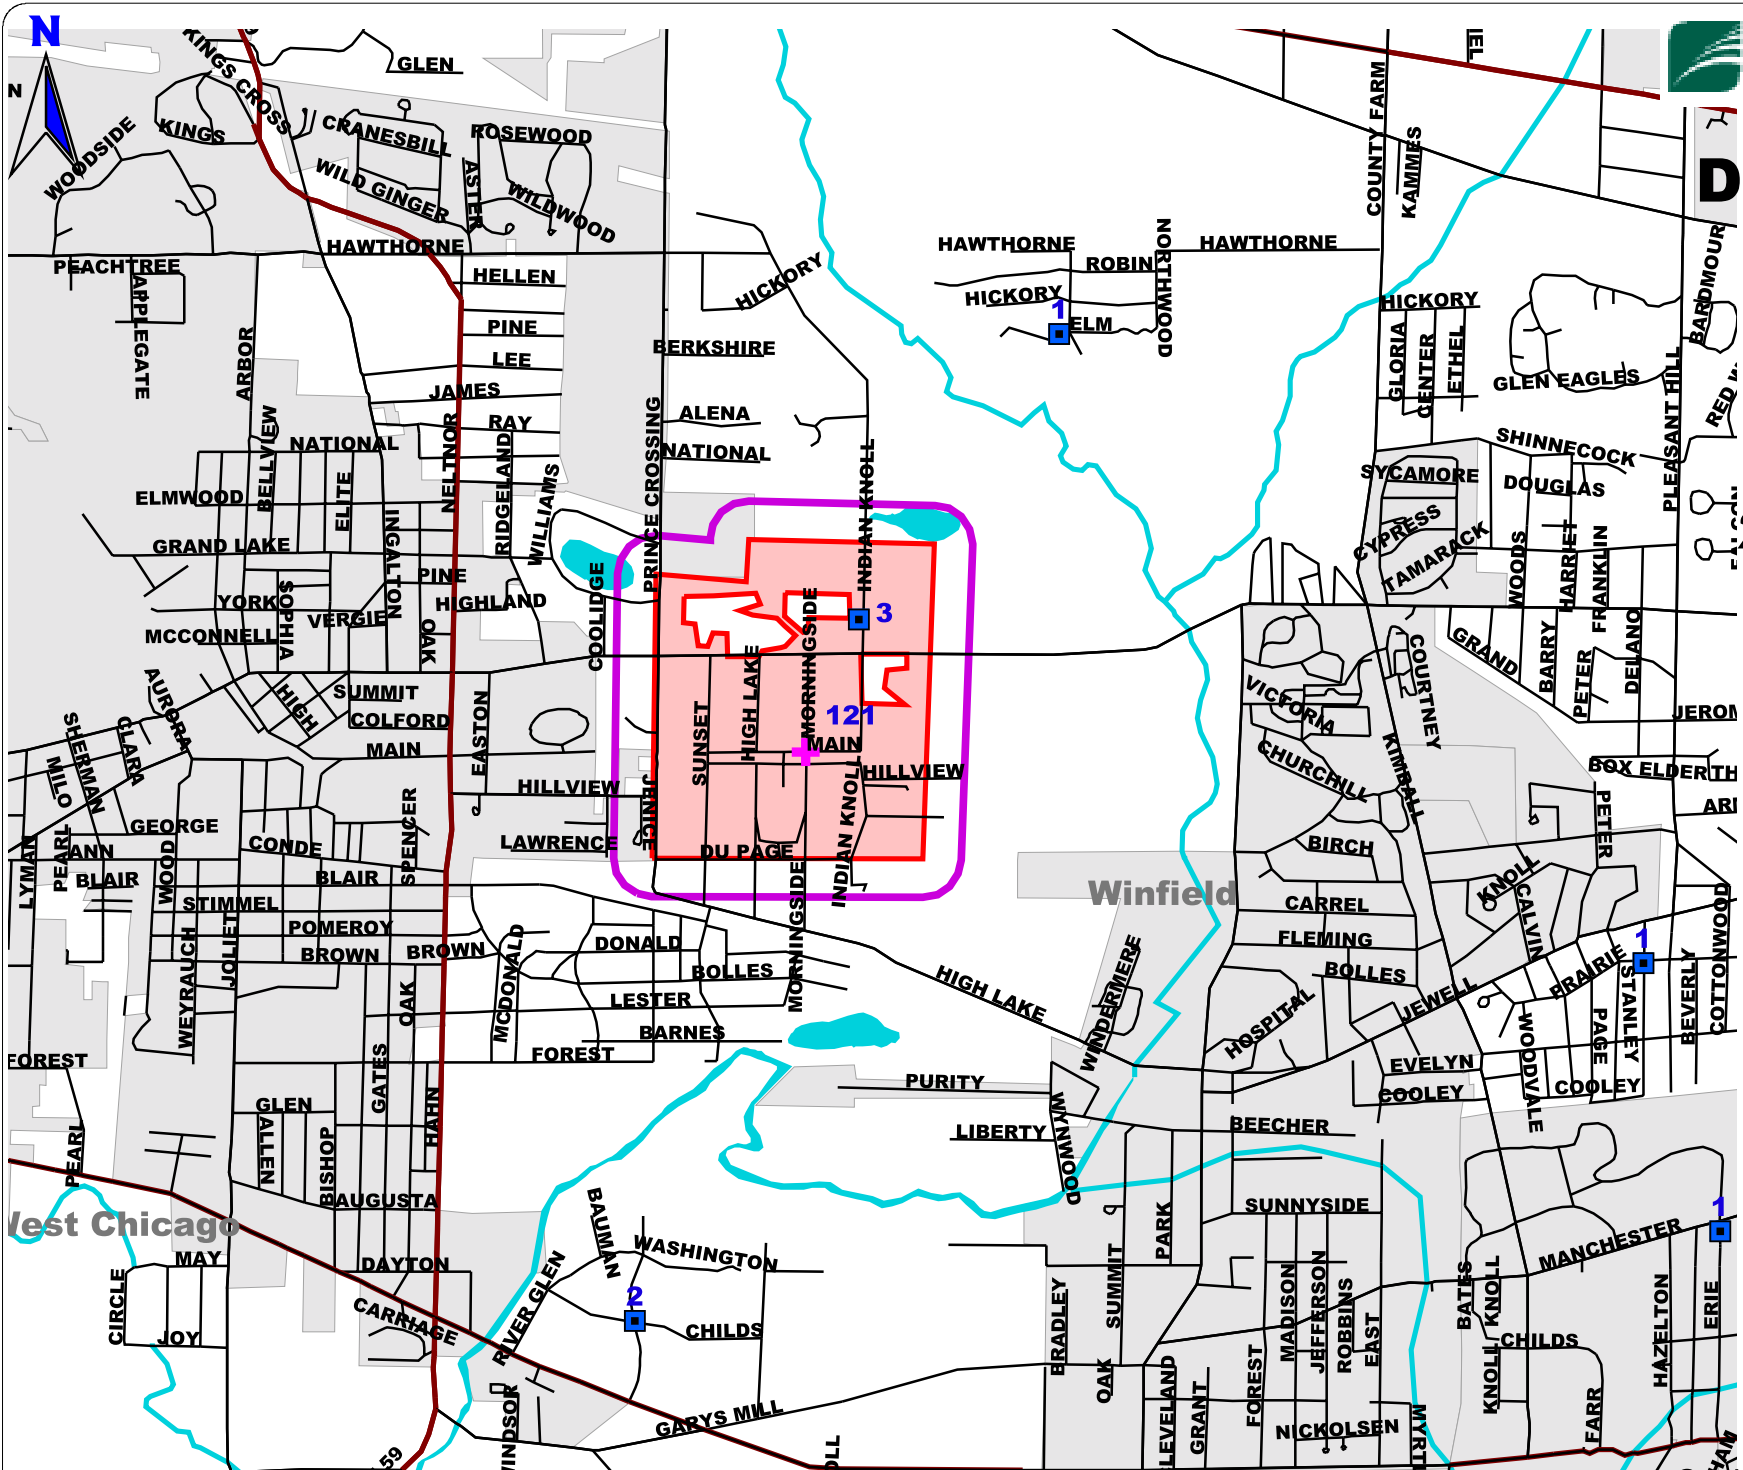

DUPAGE CO

West Chicago
295 Acres

2 Aerial Applications
BTK
Spring 2004

KEY	
+	Moth Catch.shp 0
■	5 or less
●	5 to 14
●	15 - 24
★	25 - 49
+	50 - 99
+	100 - 499
*	500 +
○	BTK Blocks
—	500 ft Buffer

Scale = 1 : 30,000