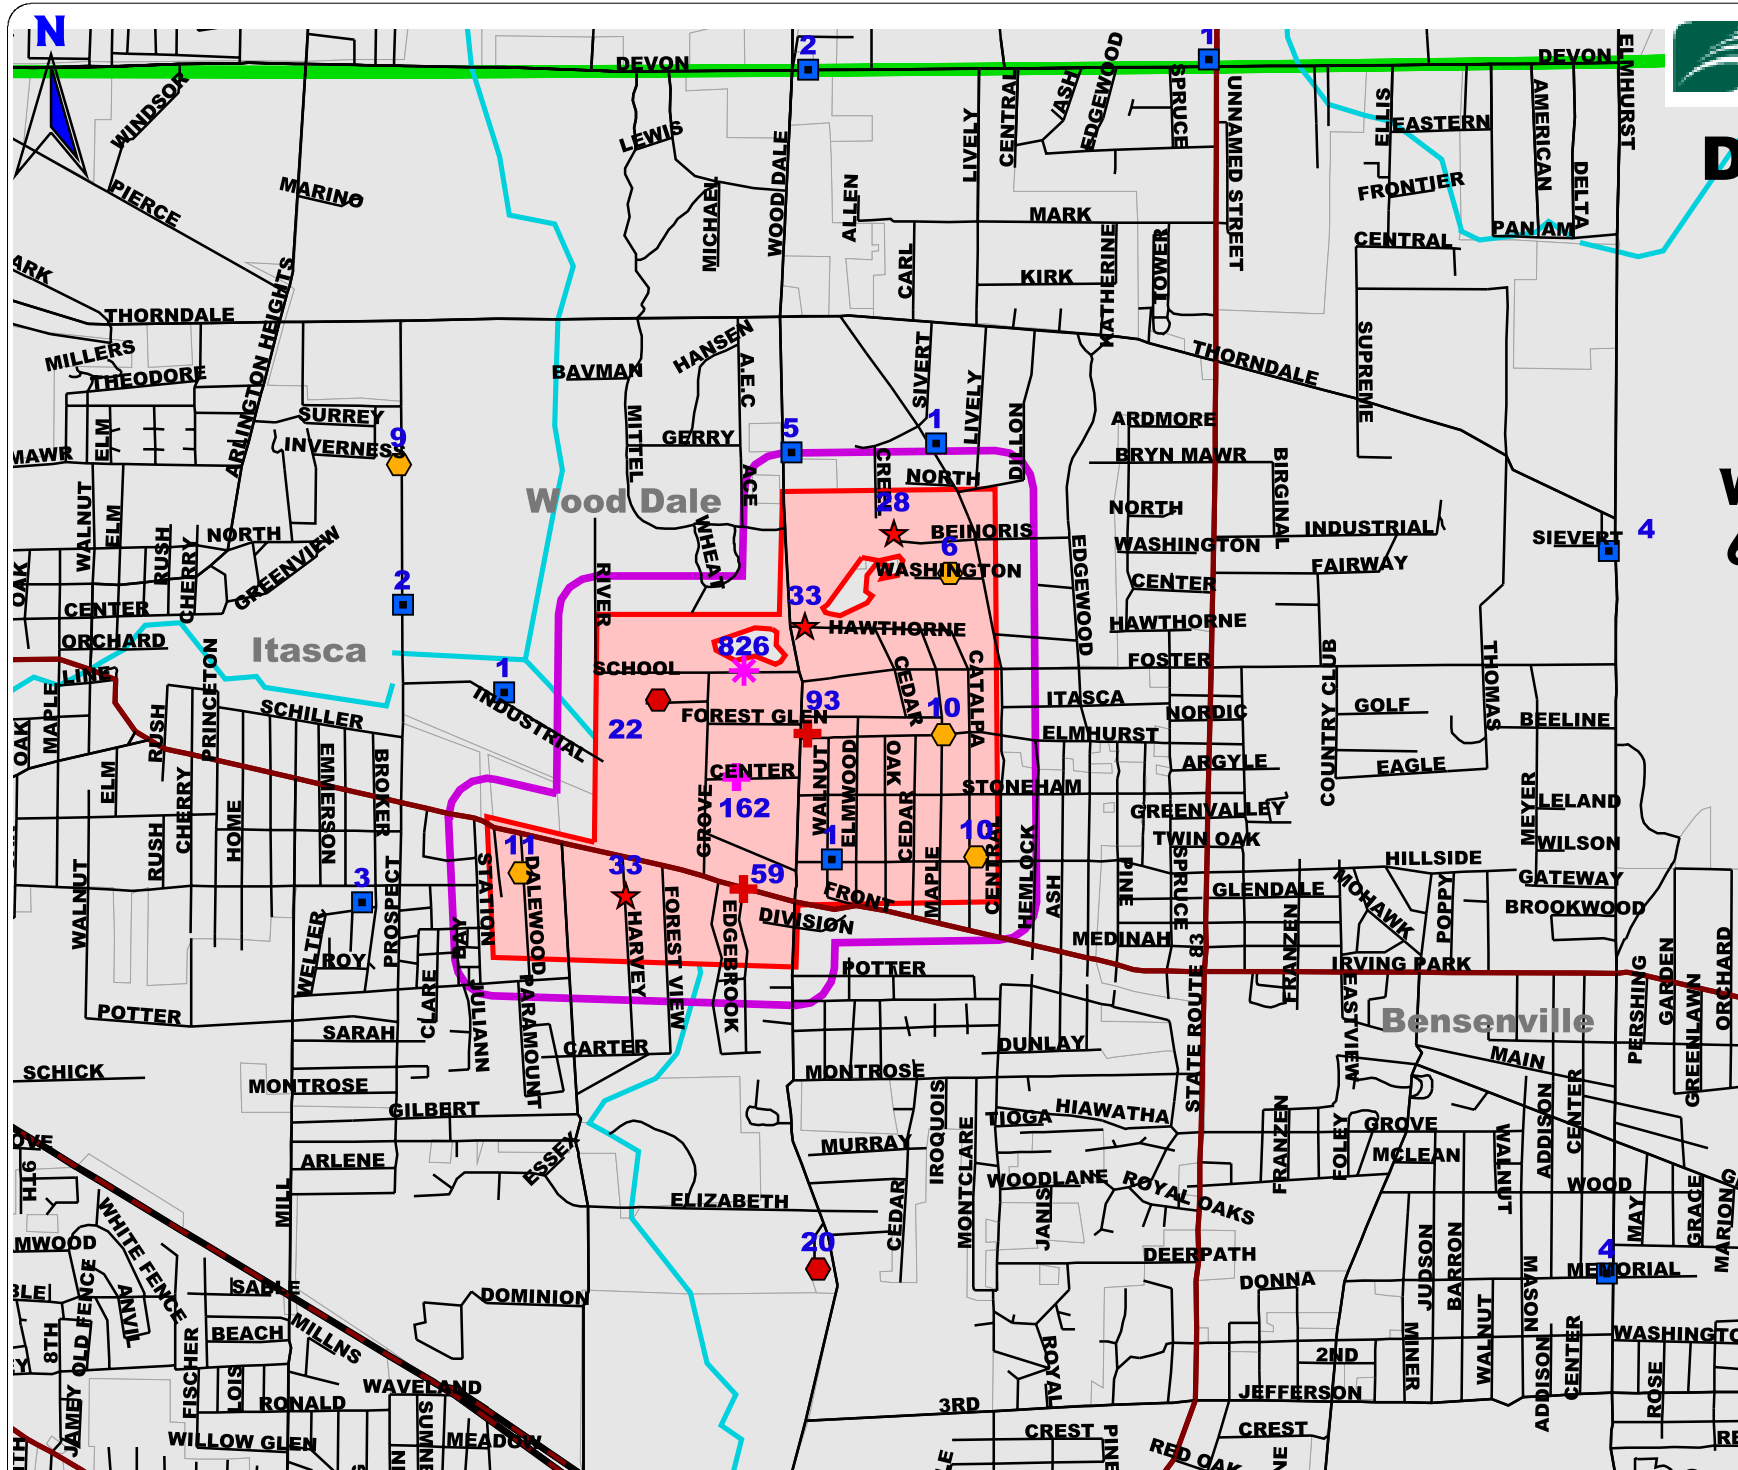

DUPAGE CO

Wood Dale 643 Acres

2 Aerial Applications BTK Spring 2004

KEY	
Moth Catch.shp	
+	0
■	5 or less
●	5 to 14
●	15 - 24
★	25 - 49
+	50 - 99
+	100 - 499
*	500 +
○	BTK Blocks
—	500 ft Buffer