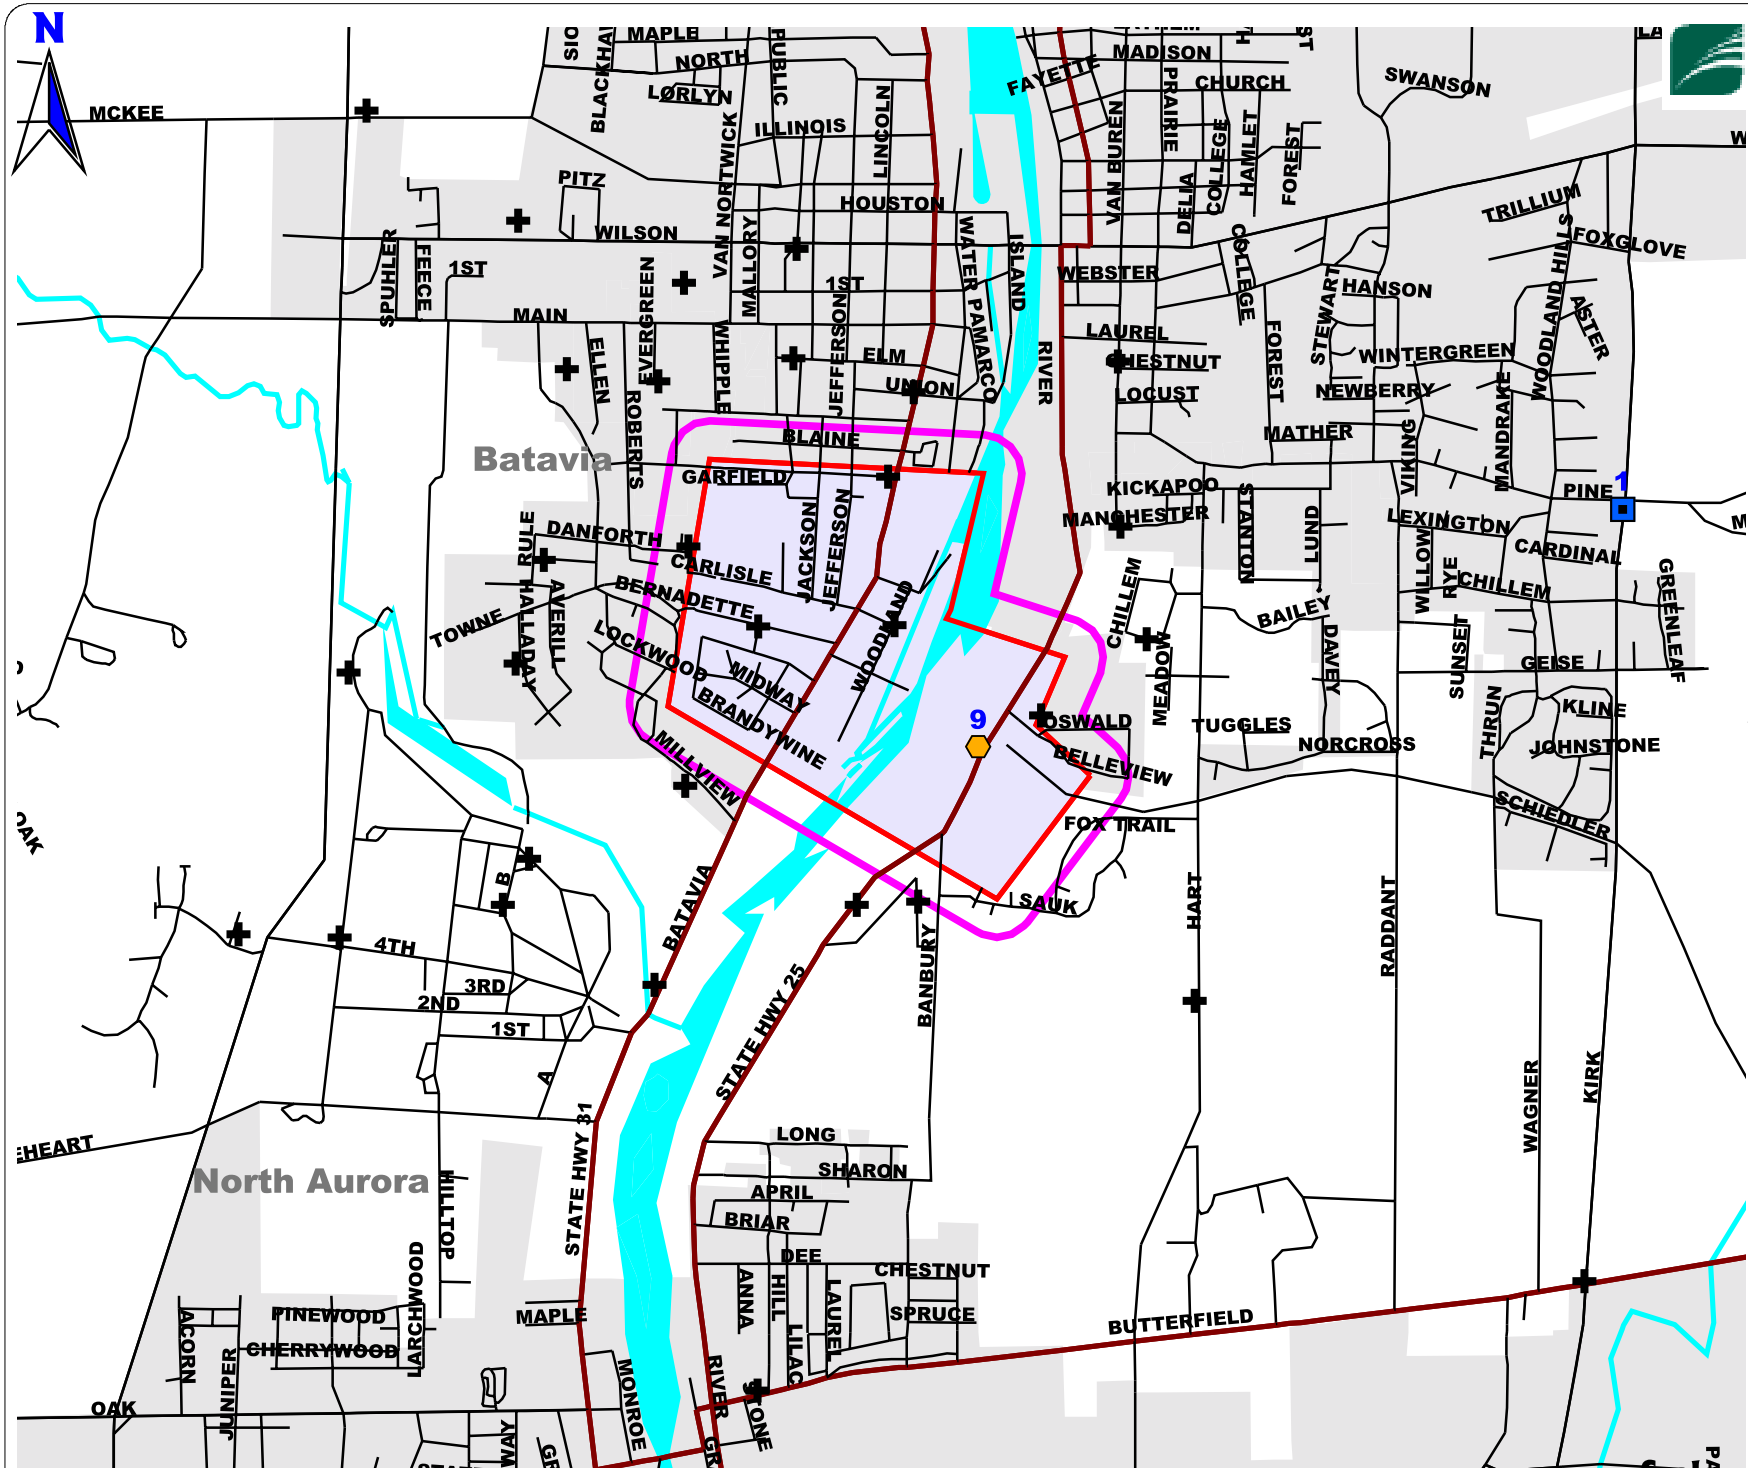

**KANE
CO**

**BATAVIA
450 Acres**

**1 Aerial
Application
Dispar II
Mating
Disruption
Summer
2004**

KEY	
+	Moth Catch.shp
+	0
■	5 or less
●	5 to 14
●	15 - 24
★	25 - 49
+	50 - 99
+	100 - 499
*	500 +
○	MD Blocks
~	500 ft Buffer

Scale = 1 : 30,000