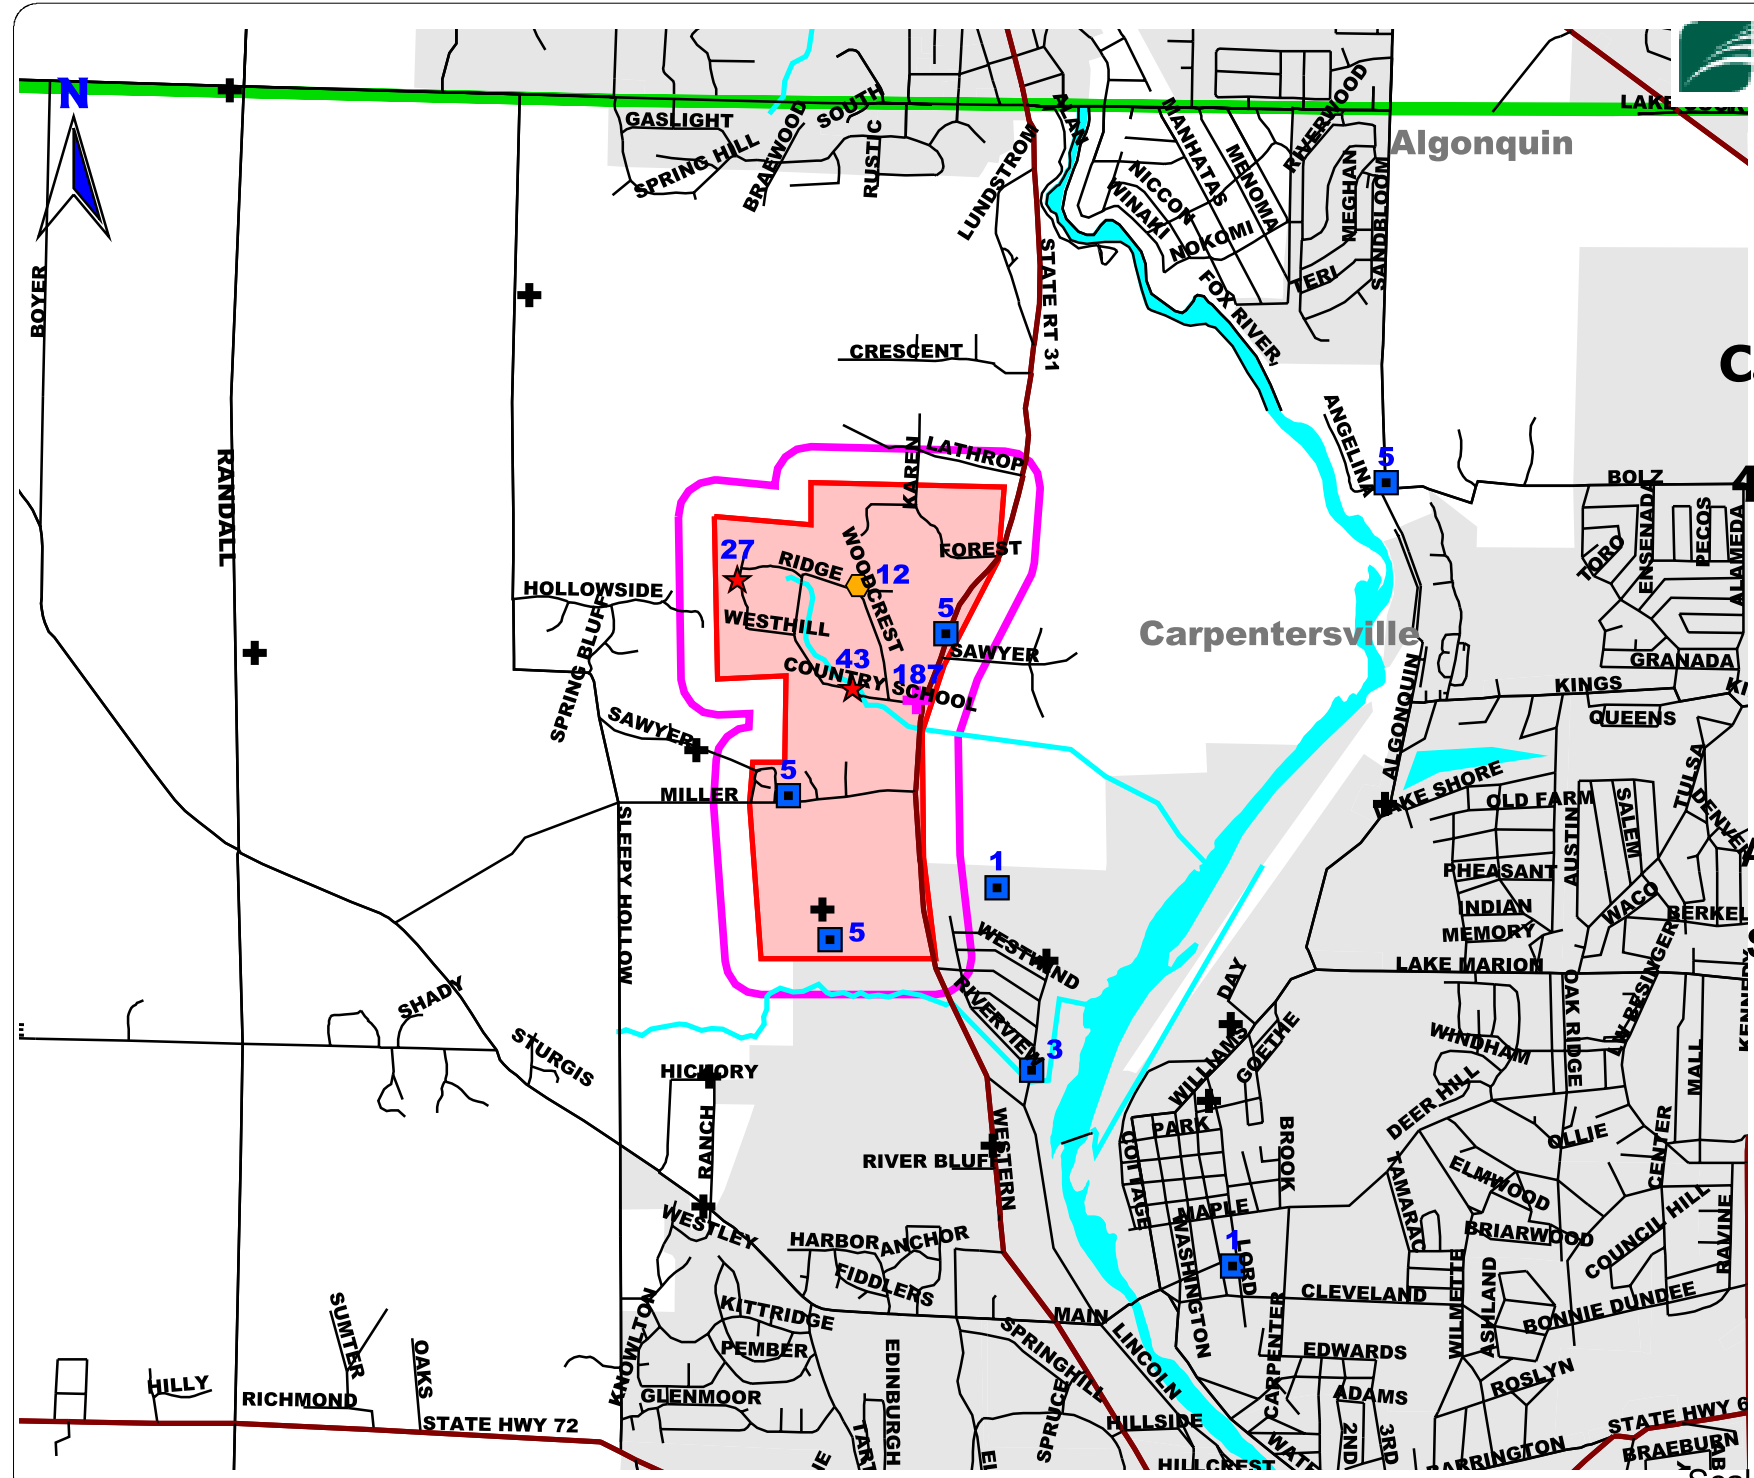

KANE CO Carpentersville 413 Acres

2 Aerial Applications
BTK
Spring 2004

KEY	
Moth Catch.shp	
+	0
■	5 or less
●	5 to 14
●	15 - 24
★	25 - 49
+	50 - 99
+	100 - 499
*	500 +
○	BTK Blocks
—	500 ft Buffer

Scale = 1 : 30,000