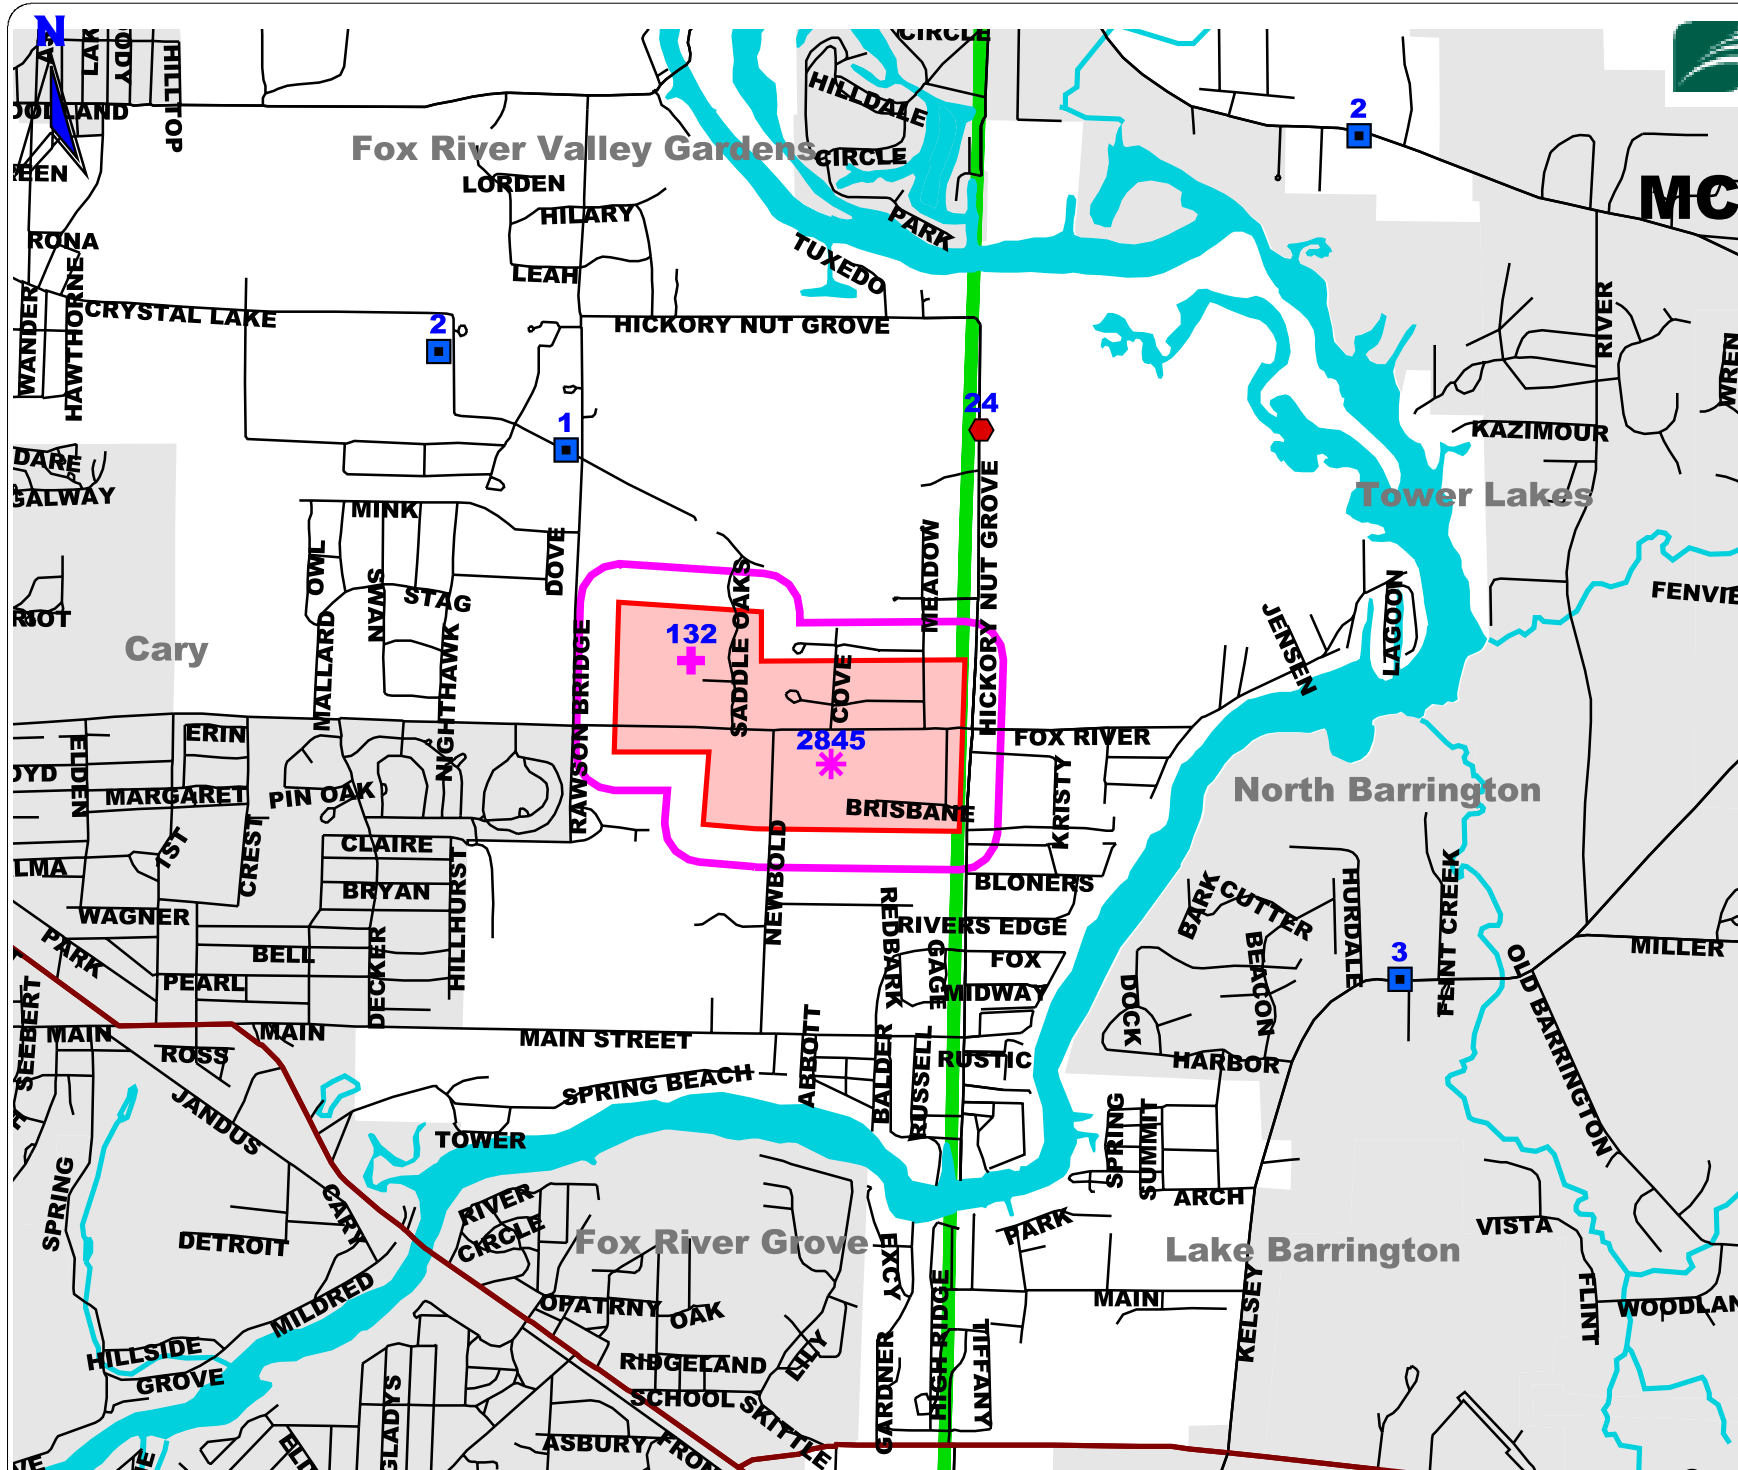

MCHENRY CO

CARY
231 Acres

2 Aerial Applications
BTK
Spring 2004

KEY	
+	Moth Catch.shp 0
■ (blue)	5 or less
● (yellow)	5 to 14
● (red)	15 - 24
★	25 - 49
+	50 - 99
+	100 - 499
*	500 +
○ (red)	BTK Blocks
— (pink)	500 ft Buffer

Scale = 1 : 30,000