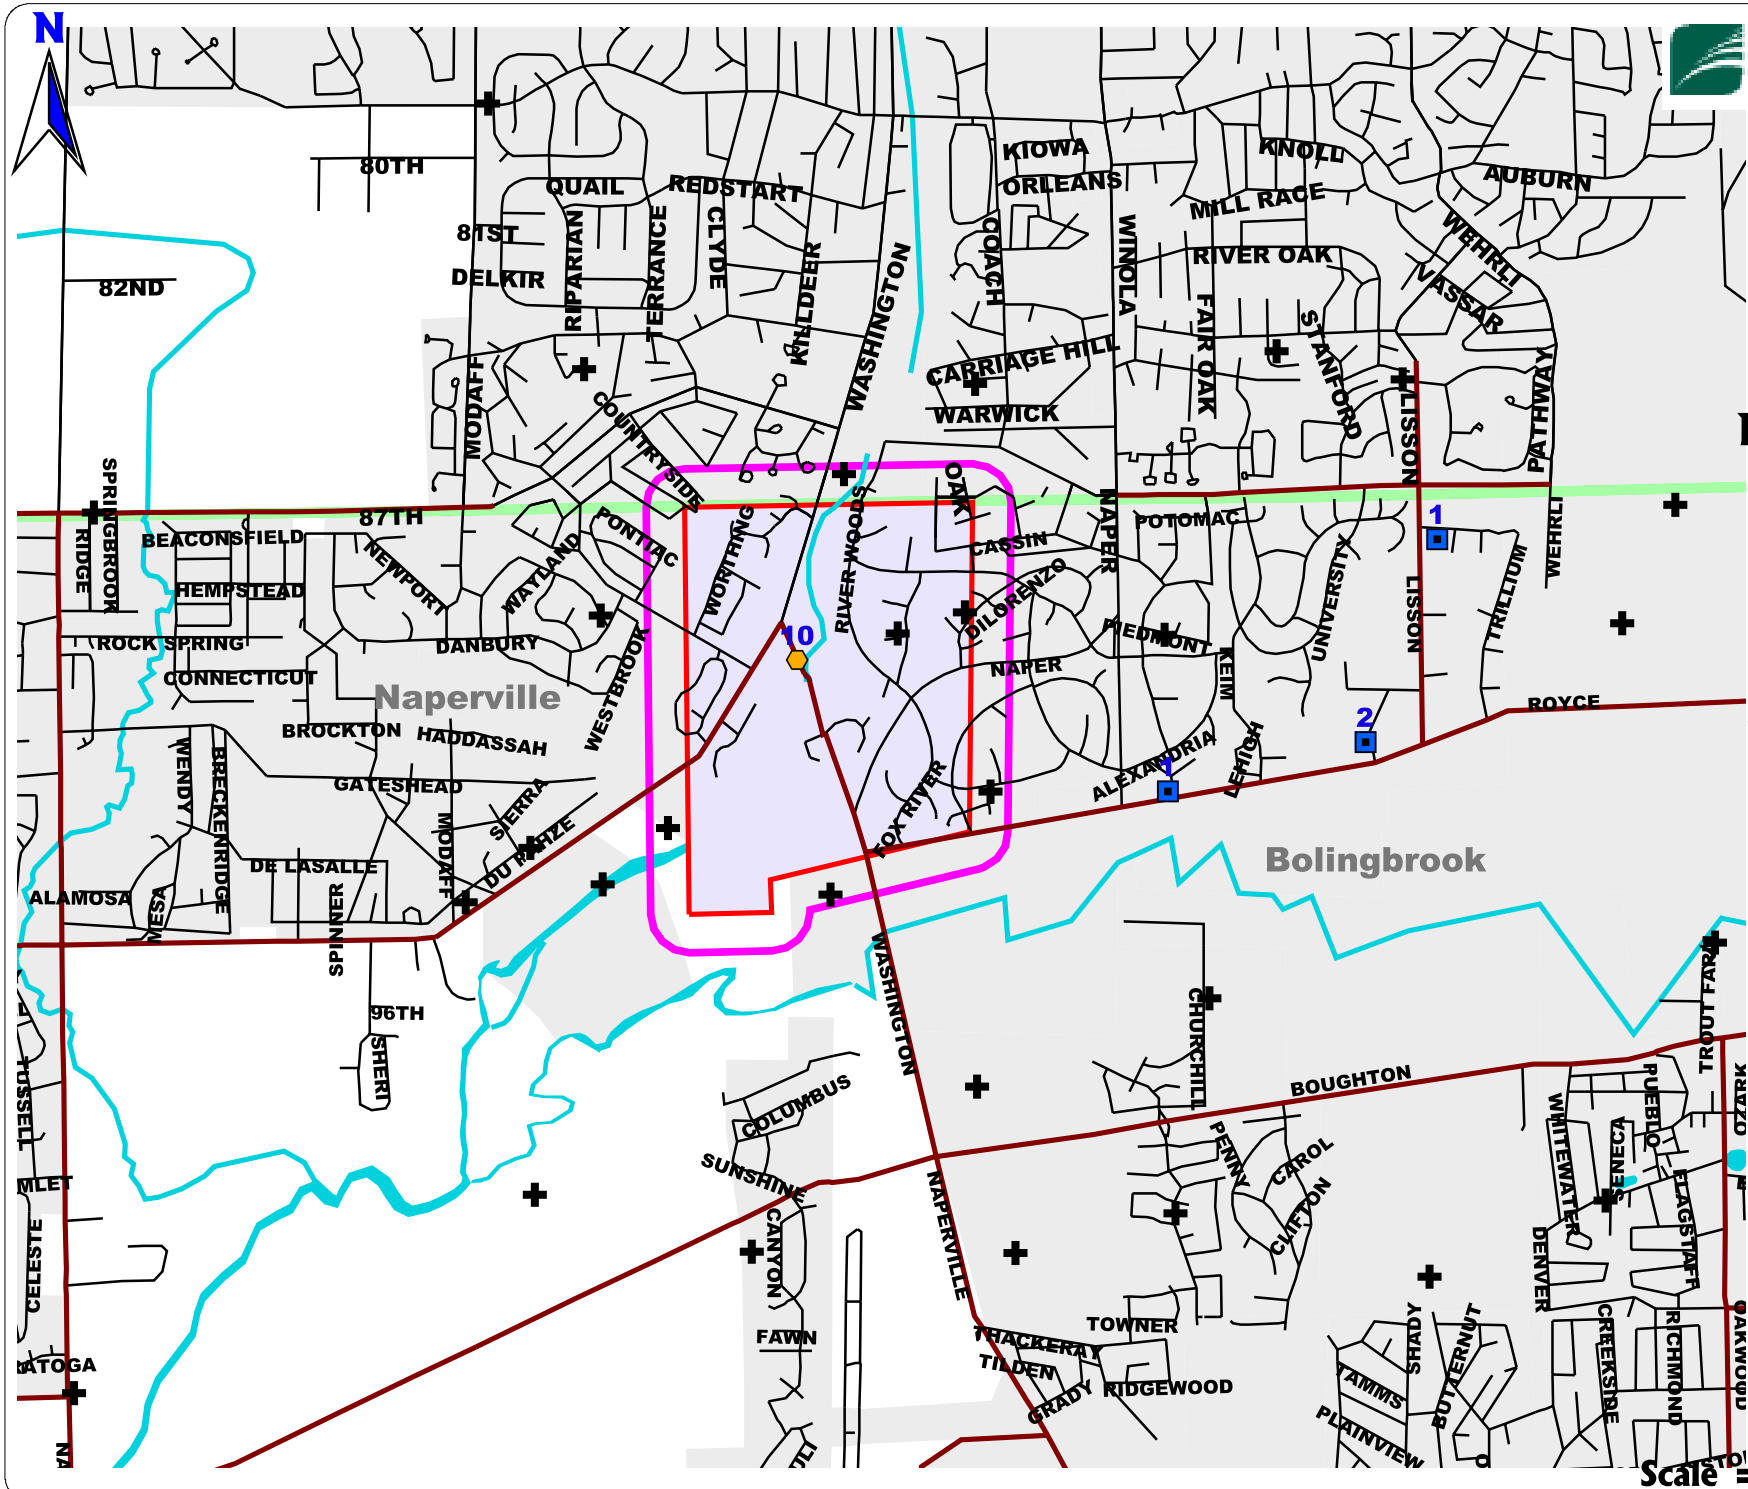

**WILL
CO**

**Naperville S
04
400 Acres**

**1 Aerial
Application
Dispar II
Mating
Disruption
Summer
2004**

KEY	
+	Moth Catch.shp
+	0
■	5 or less
●	5 to 14
●	15 - 24
★	25 - 49
+	50 - 99
+	100 - 499
*	500 +
○	MD Blocks
○	500 ft Buffer

Scale 1 : 30,000