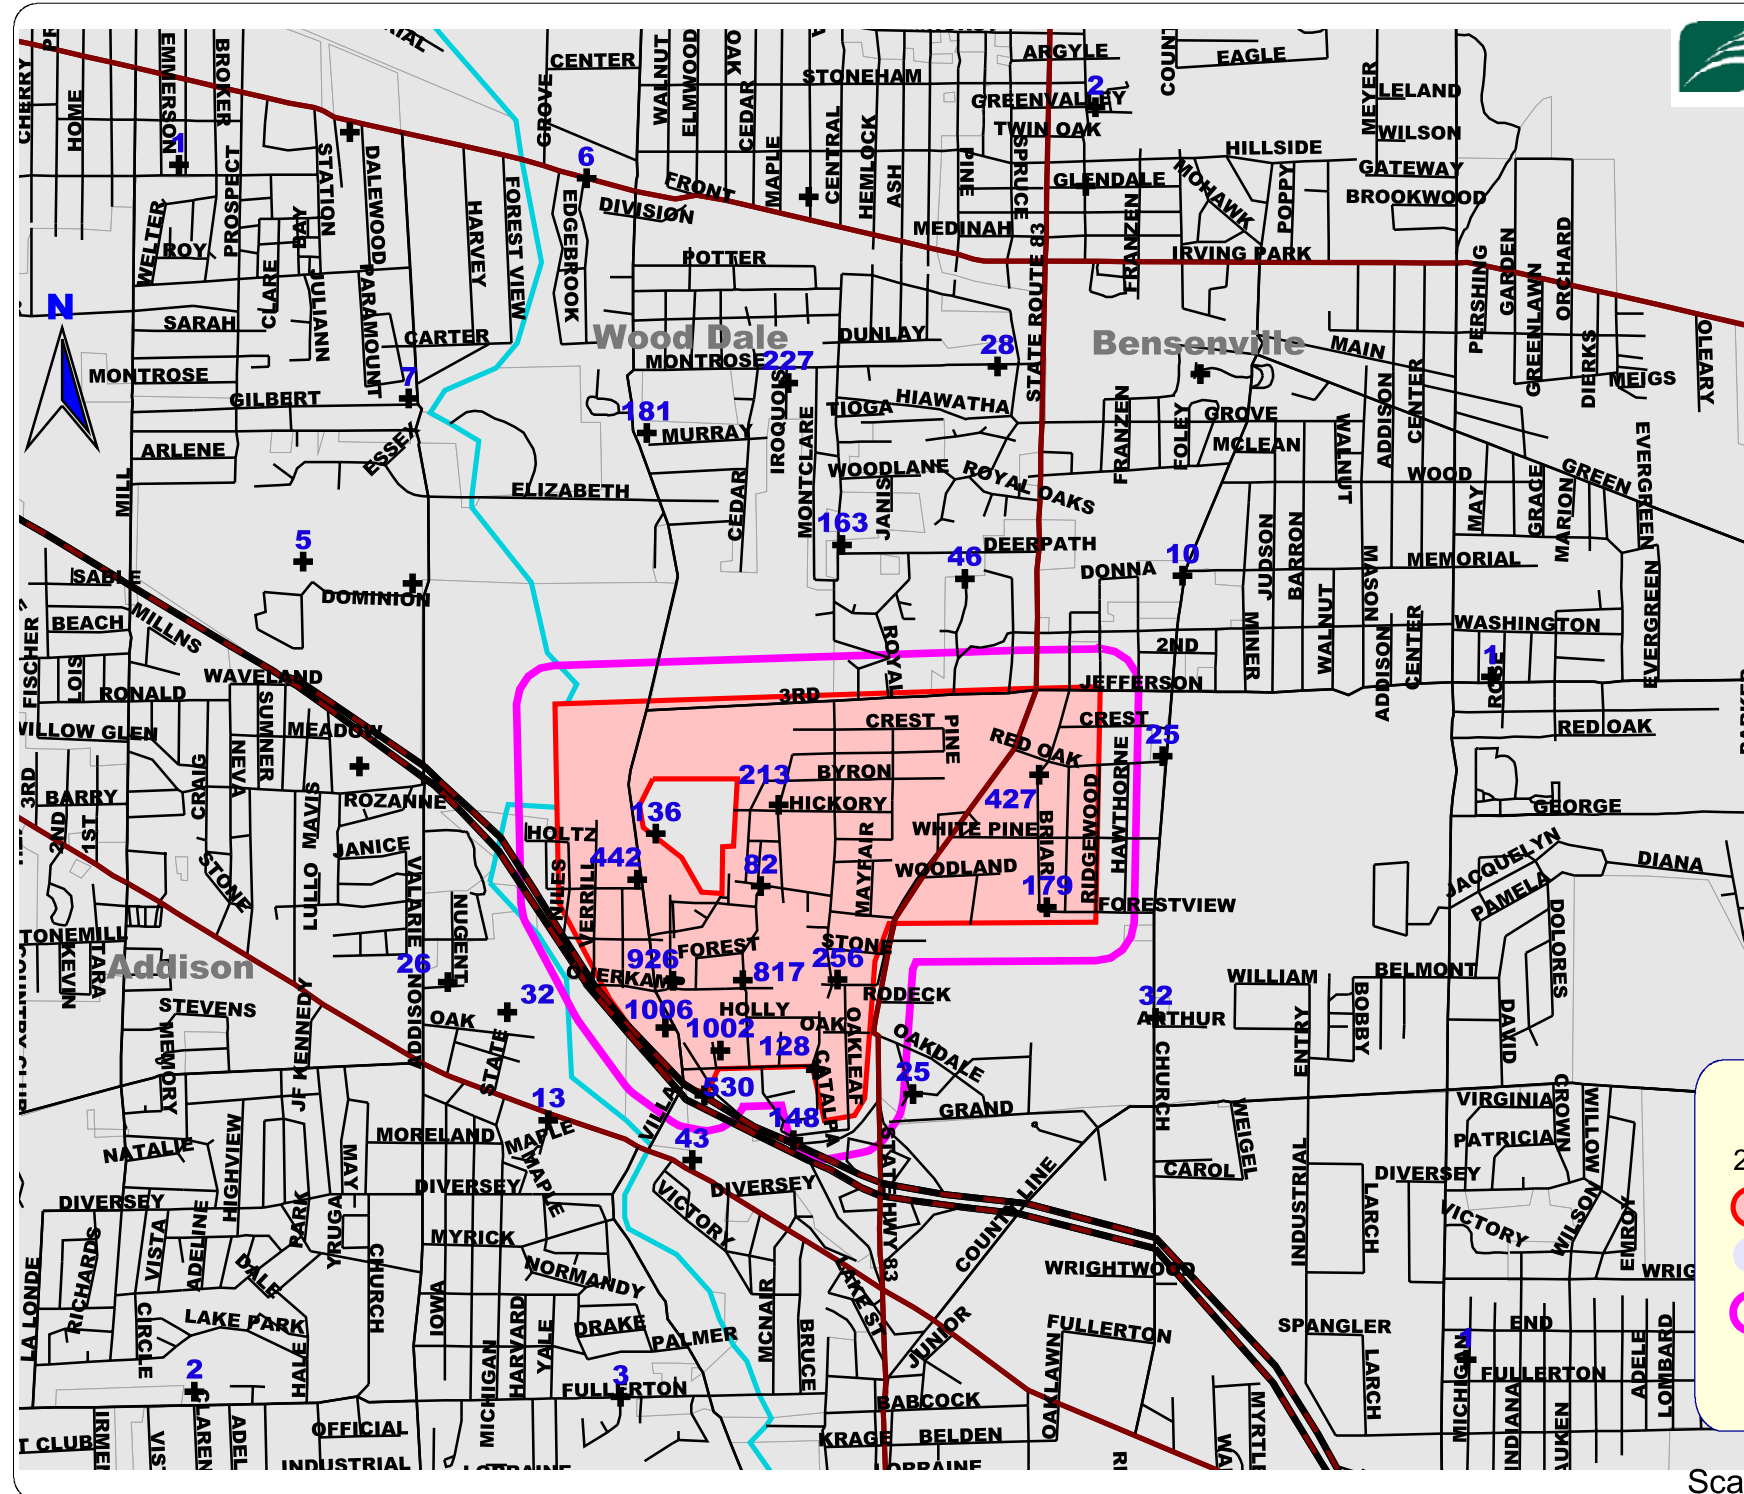

**DUPAGE  
CO**

**ADDISON  
610  
Acres**

**1 Aerial  
Applications  
BTK  
Spring 2005**

**LEDGEND**

2005 Aerial Spray

-  Btk
-  MD
-  500 Buffer BTK
-  04 Moth Catch

Scale = 1 : 30,000