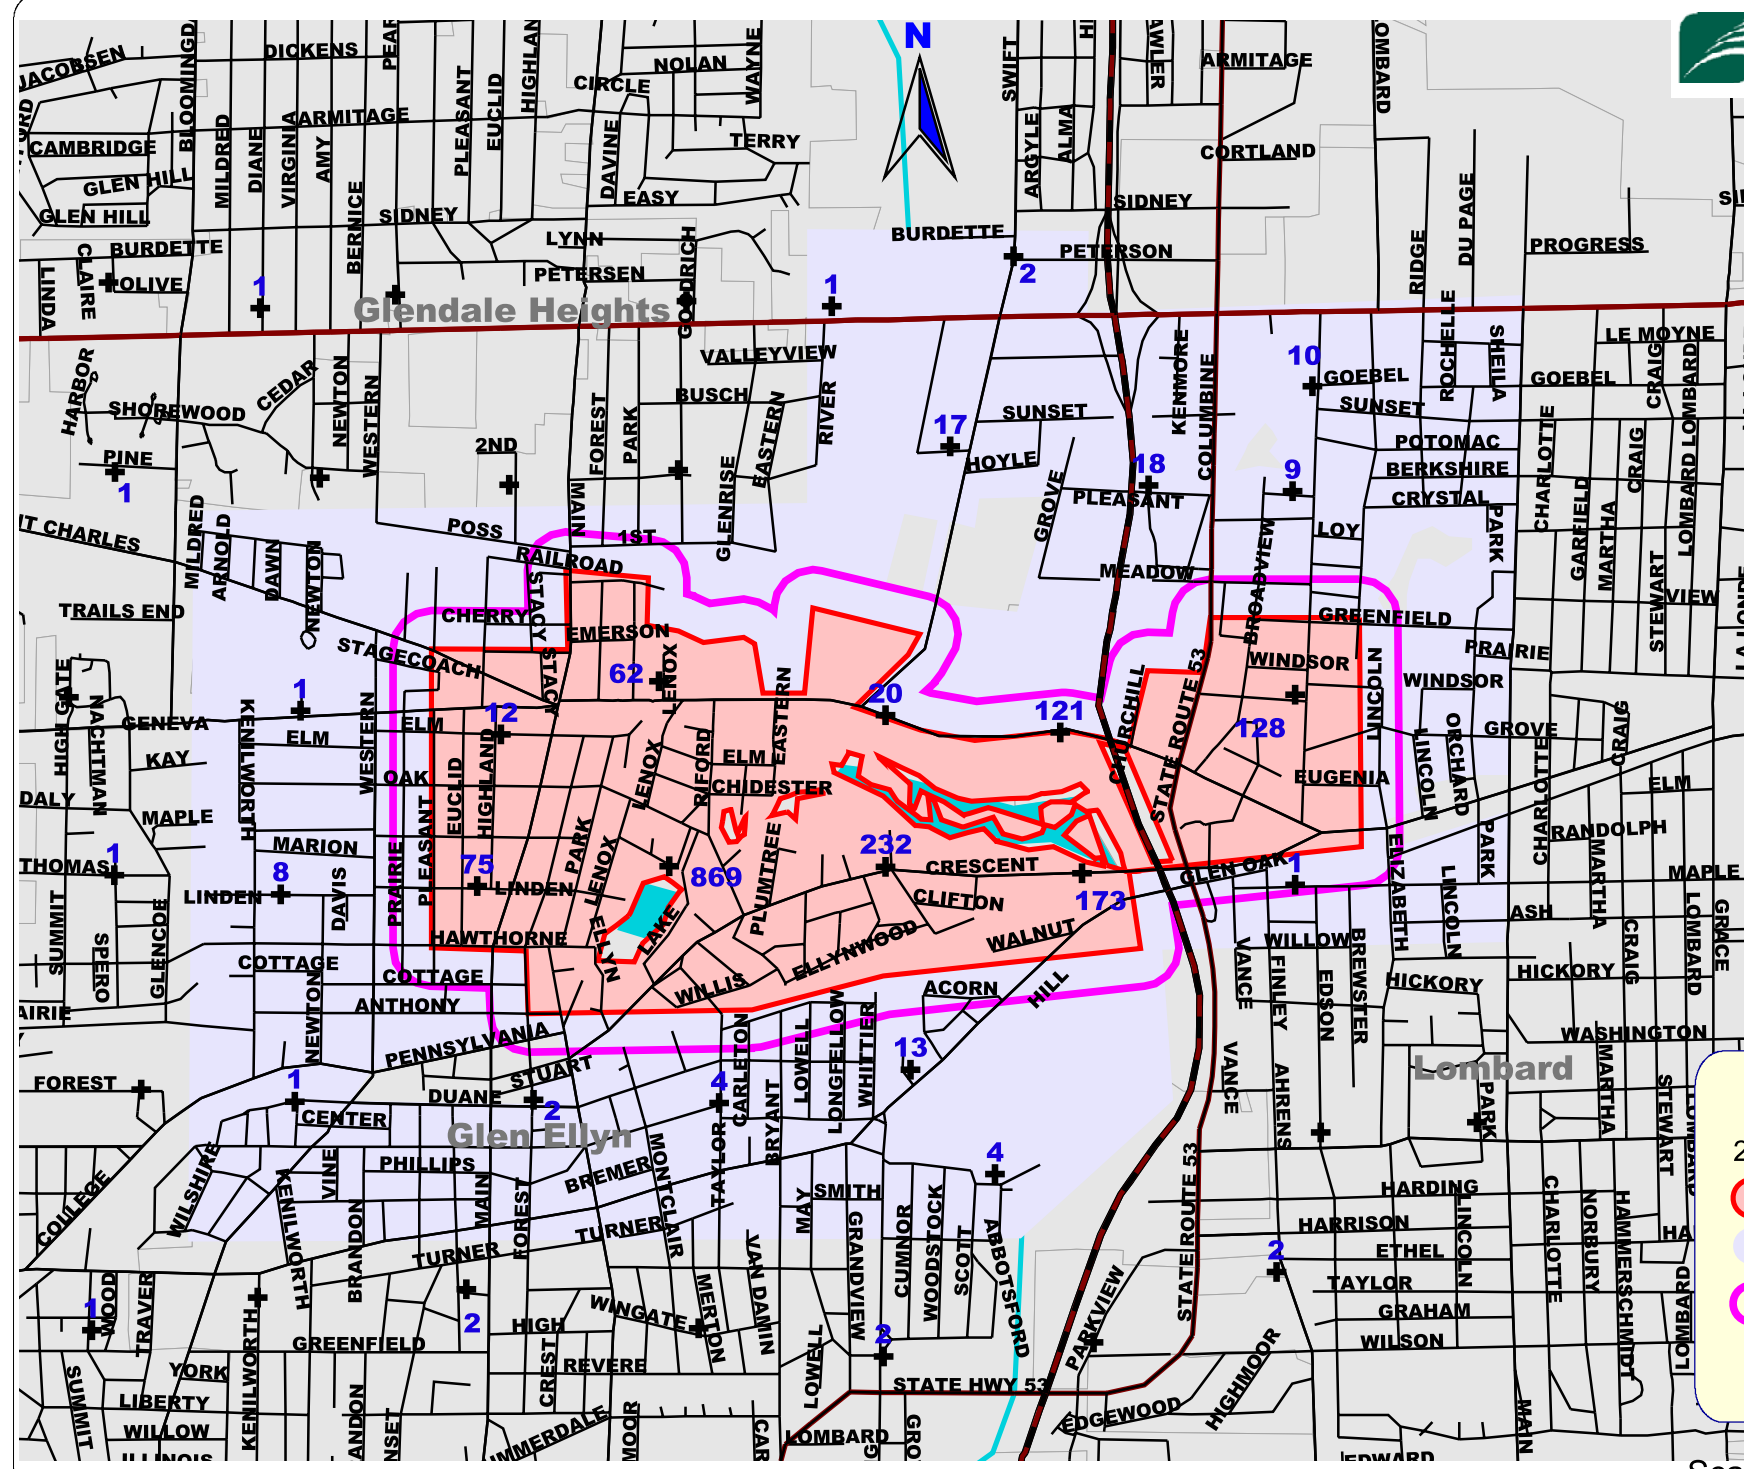

**DUPAGE
CO**

**GLEN
ELLYN
1002
Acres**

**2 Aerial
Applications
BTK
Spring 2005**

LEDGEND

- 2005 Aerial Spray
- Btk
- MD
- 500 Buffer BTK
- + 04 Moth Catch

Scale = 1 : 30,000