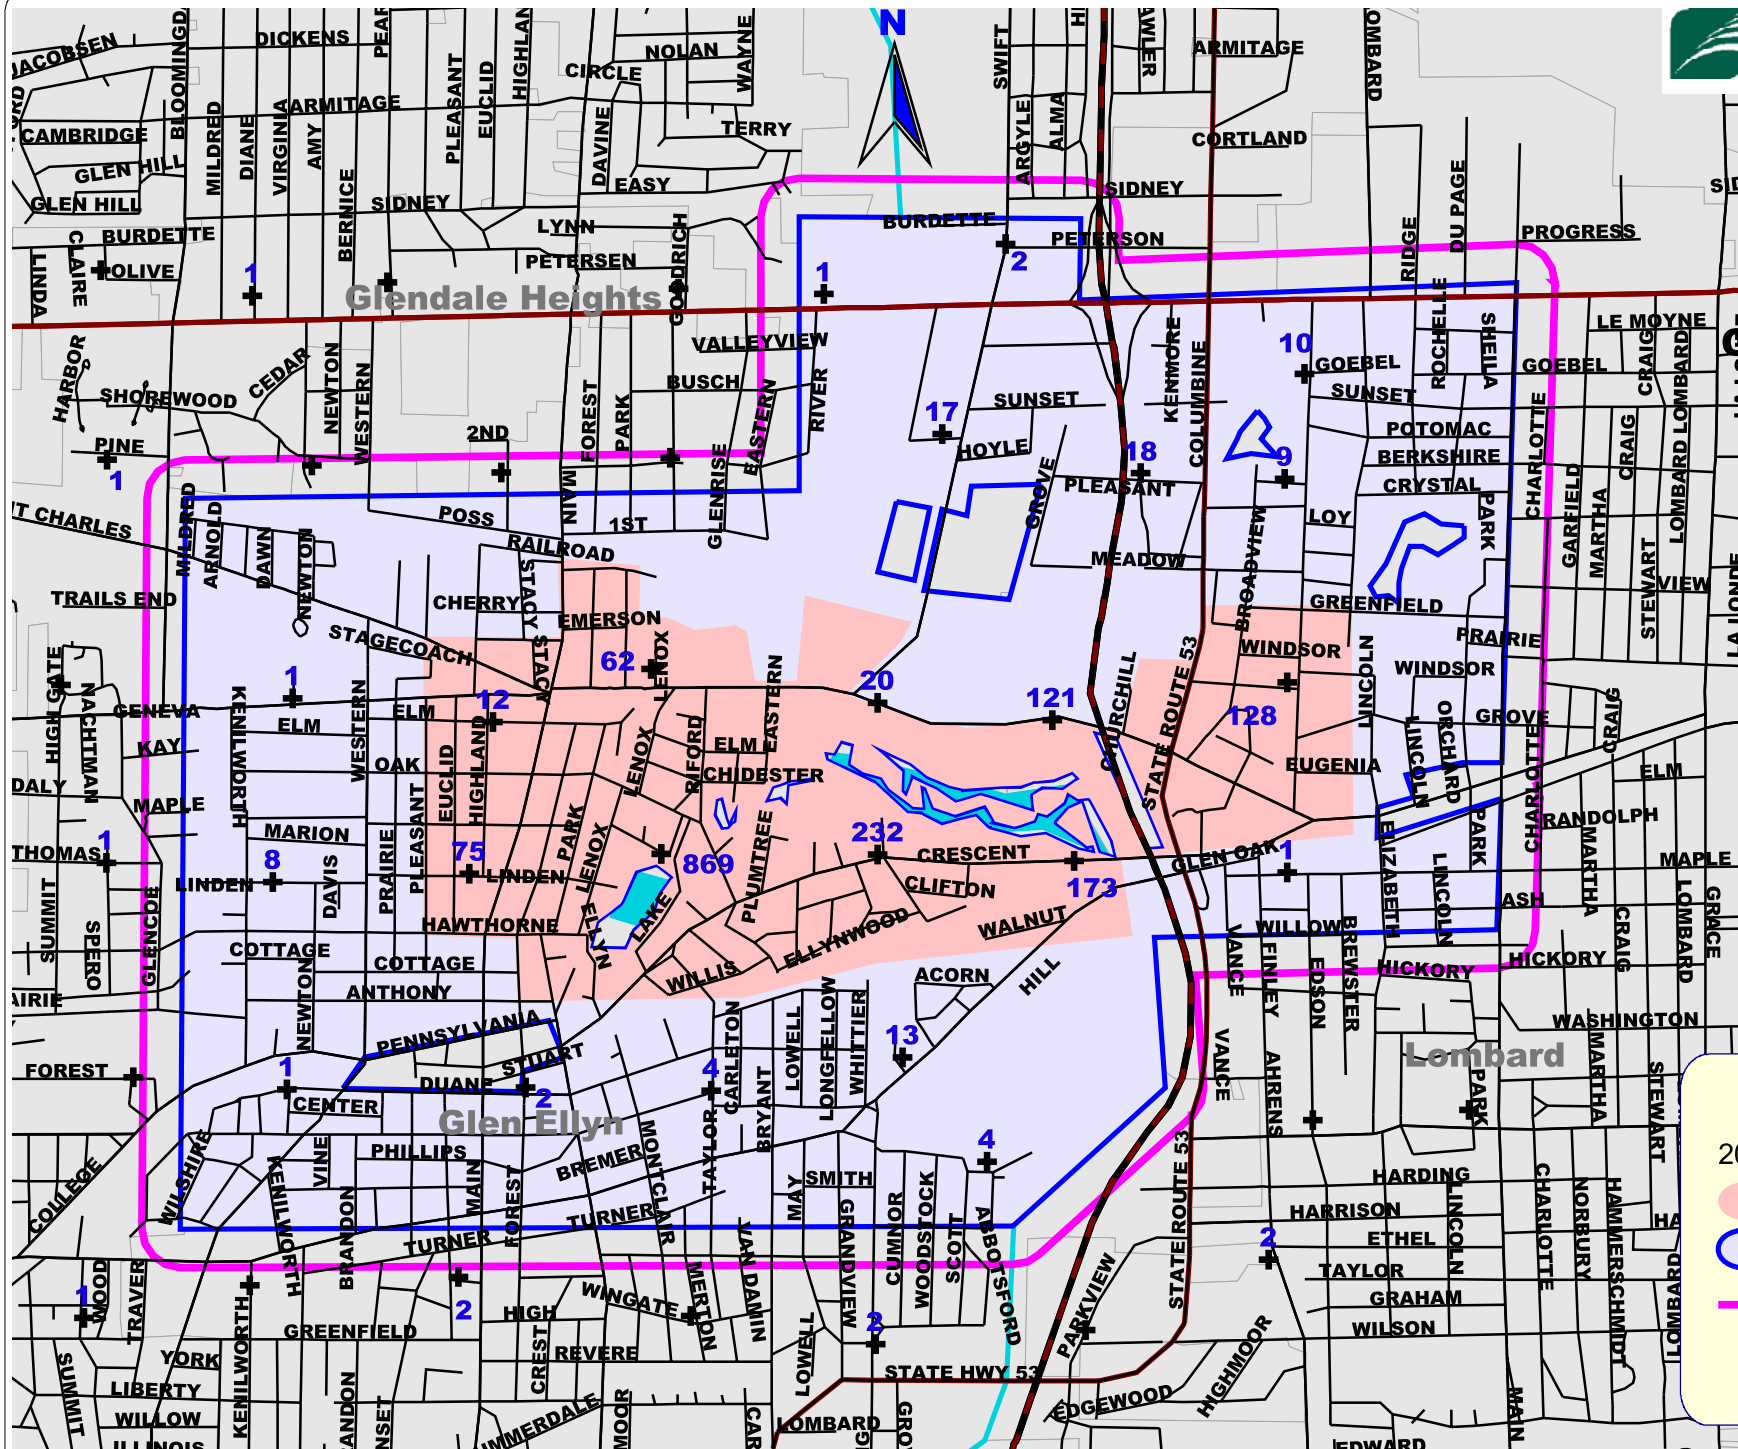

**DUPAGE  
CO**

**GLEN ELLYN  
3800 Acres**

**1 Aerial  
Application  
Dispar II  
Mating  
Disruption  
Summer  
2005**

**LEDGEND**

2005 Aerial Spray

- Btk
- MD
- 500 Buffer MD
- 04 Moth Catch

**Scale = 1 : 30,000**