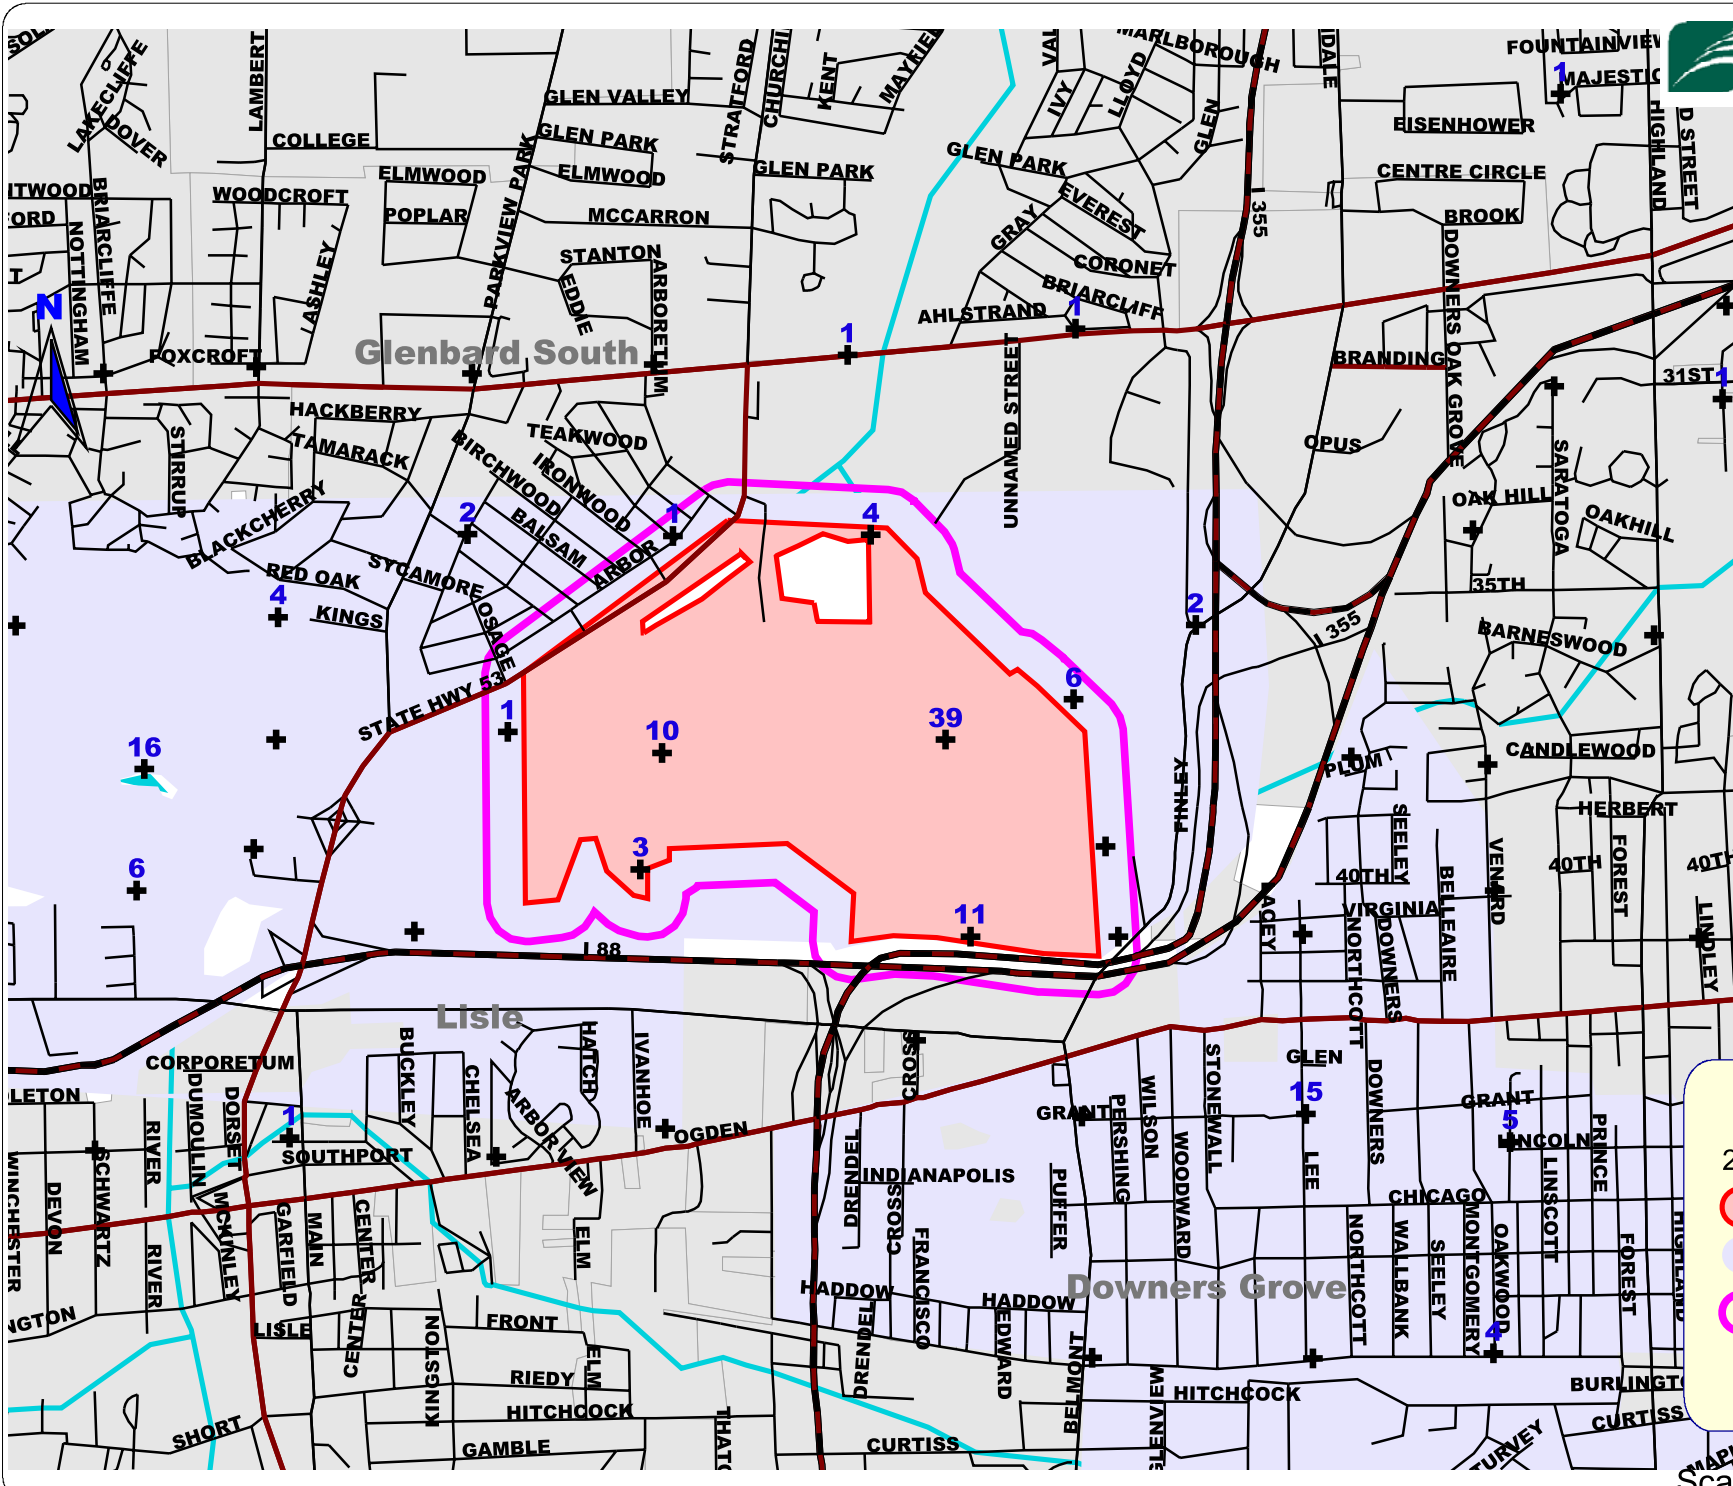

**DUPAGE
CO**

**MORTON
642
Acres**

**2 Aerial
Applications
BTK
Spring 2005**

LEDGEND

2005 Aerial Spray

- Btk
- MD
- 500 Buffer BTK
- + 04 Moth Catch

Scale = 1 : 30,000