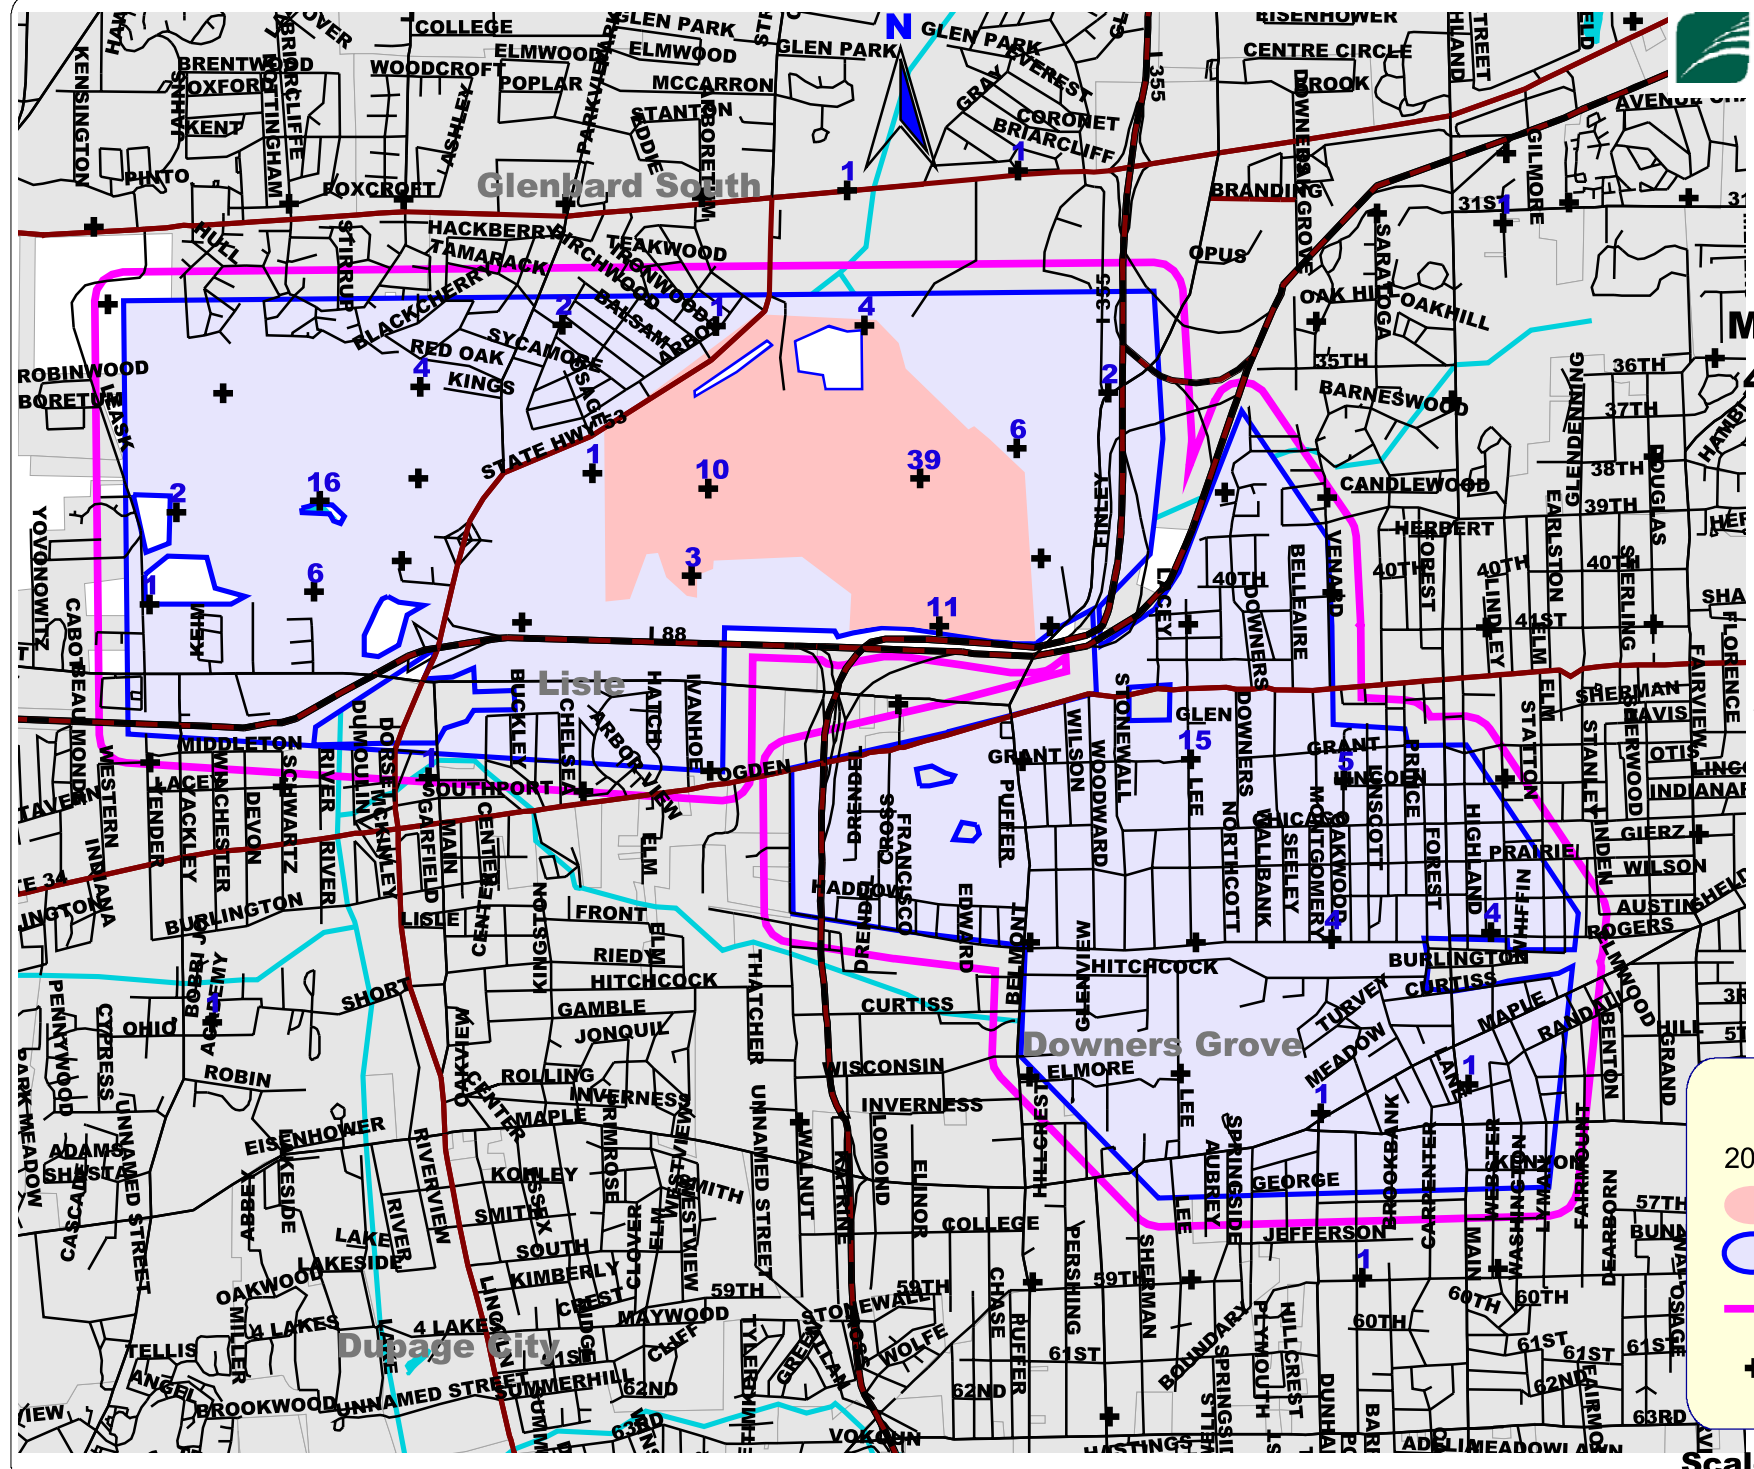

**DUPAGE
CO**

**MORTON MD
4925 Acres**

**1 Aerial
Application
Dispar II
Mating
Disruption
Summer
2005**

LEDGEND

2005 Aerial Spray

- Btk
- MD
- 500 Buffer MD
- 04 Moth Catch

Scale = 1 : 40,000