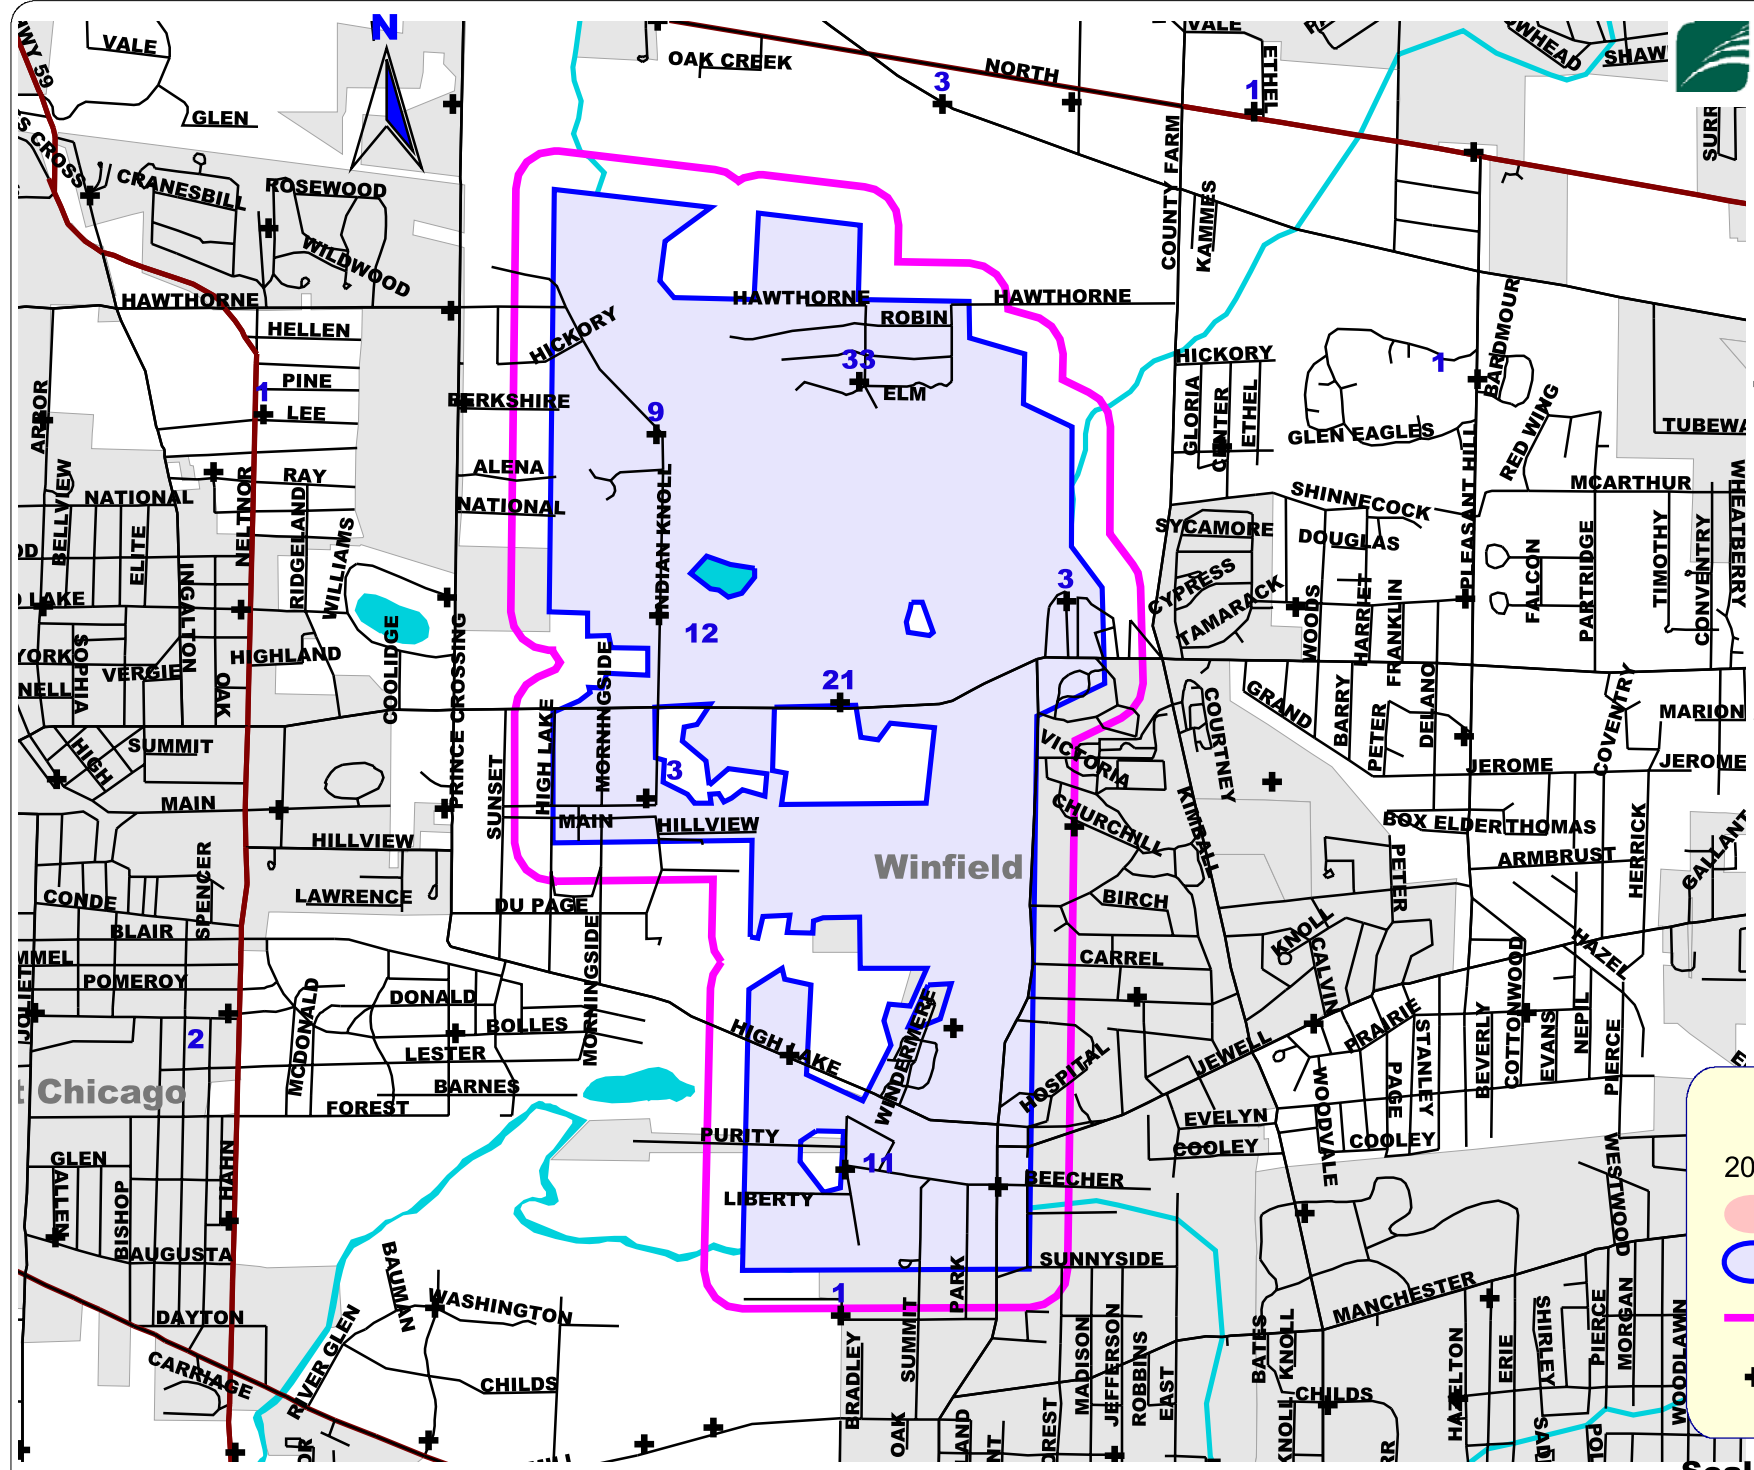

**DUPAGE  
CO**

**WINFIELD  
1450 Acres**

**1 Aerial  
Application  
Dispar II  
Mating  
Disruption  
Summer  
2005**

**LEDGEND**

2005 Aerial Spray

- Btk
- MD
- 500 Buffer MD
- + 04 Moth Catch

**Scale = 1 : 30,000**