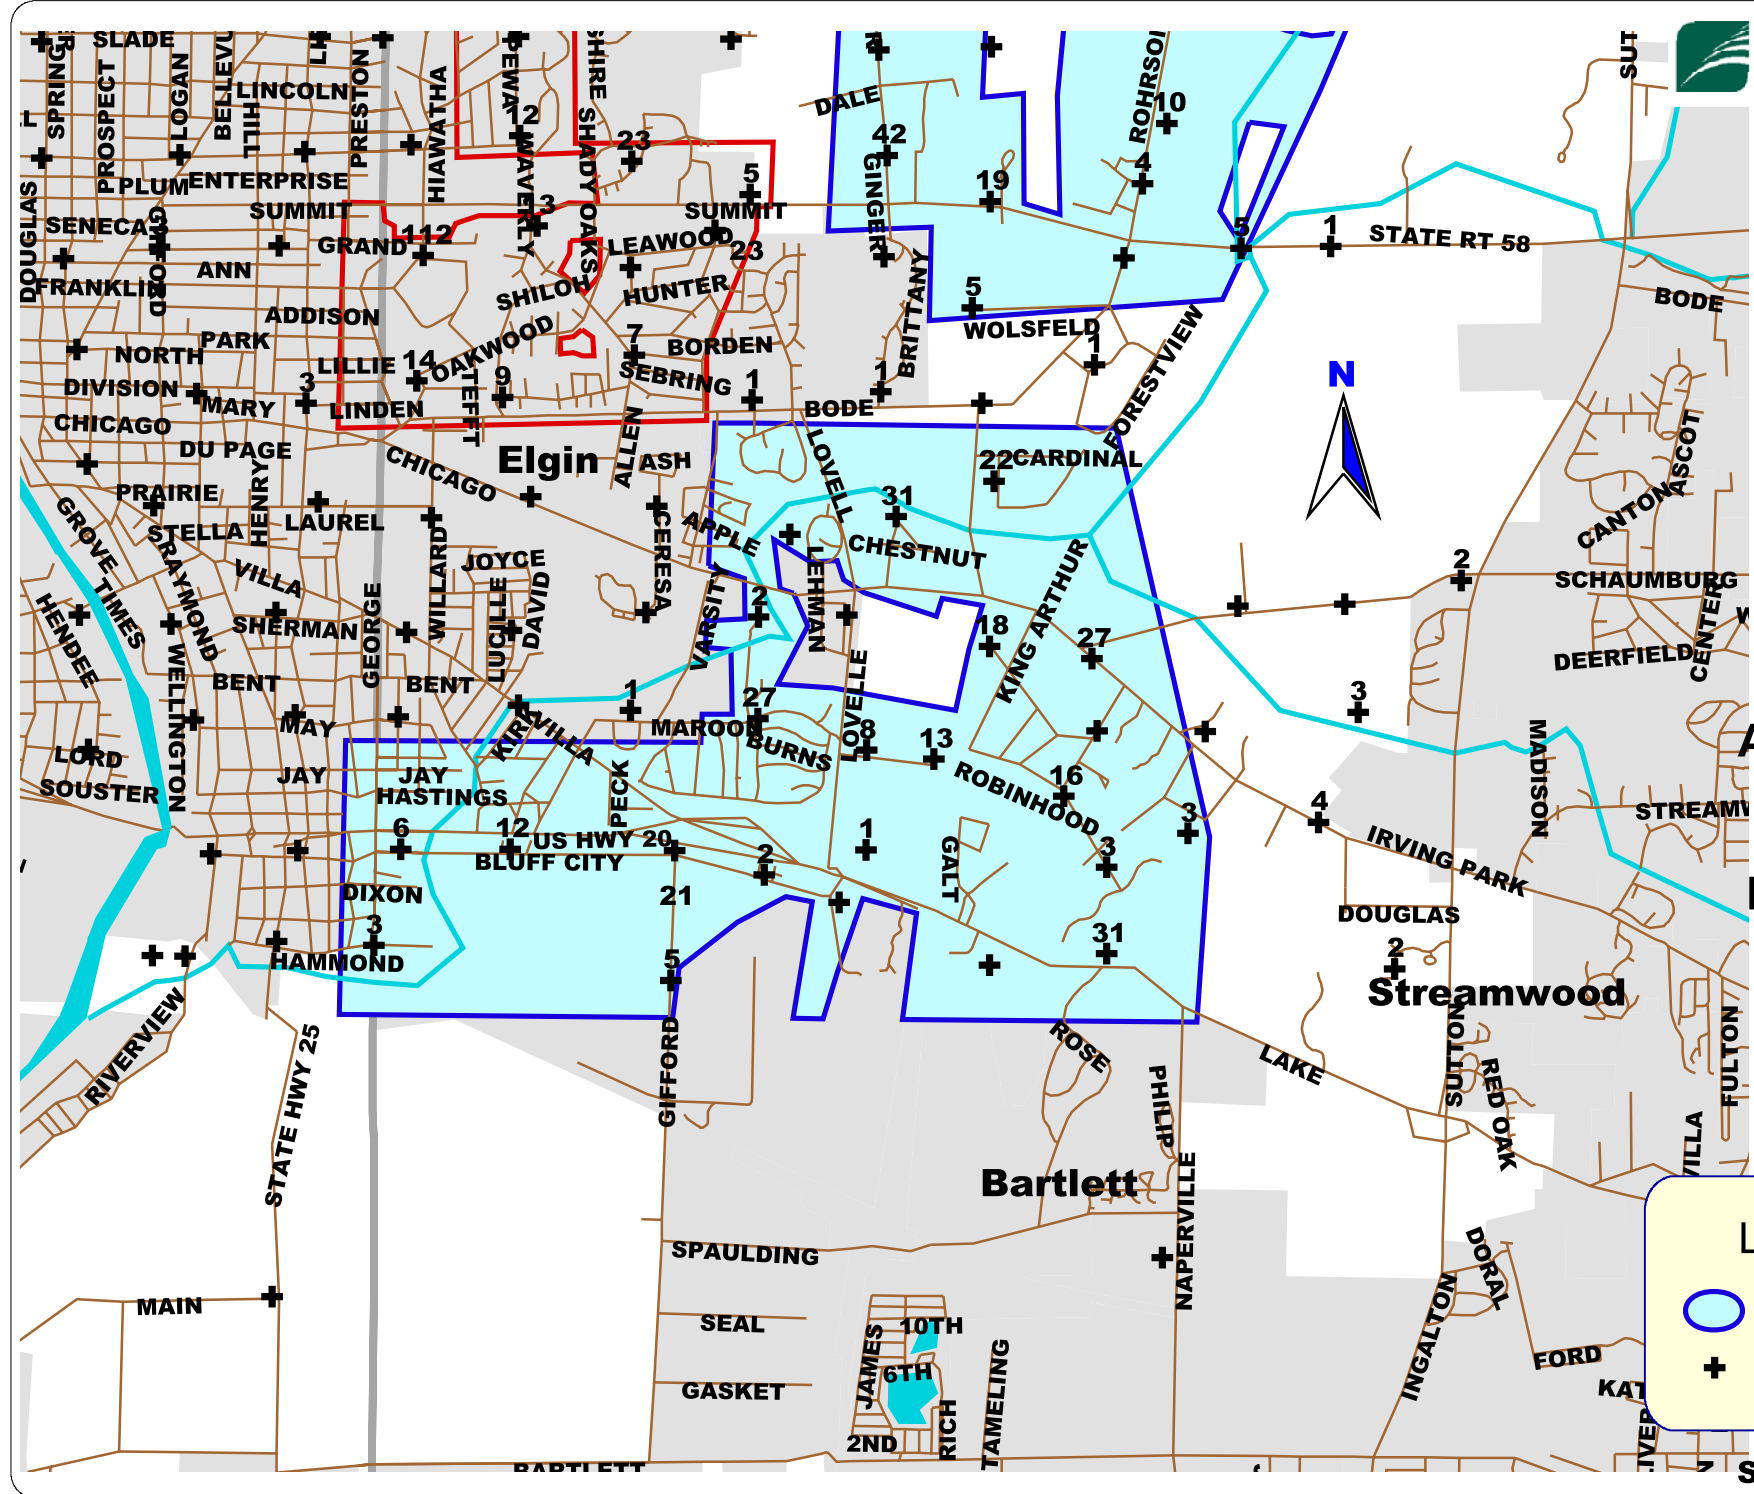

**COOK
CO**

**ELGIN
MD
2002
Acres**

**1 Aerial
Application
Dispar II
Mating
Disruption
Summer
2006**

LEGEND

- Mating Disruption
- + Moth Catch

Scale 35,000