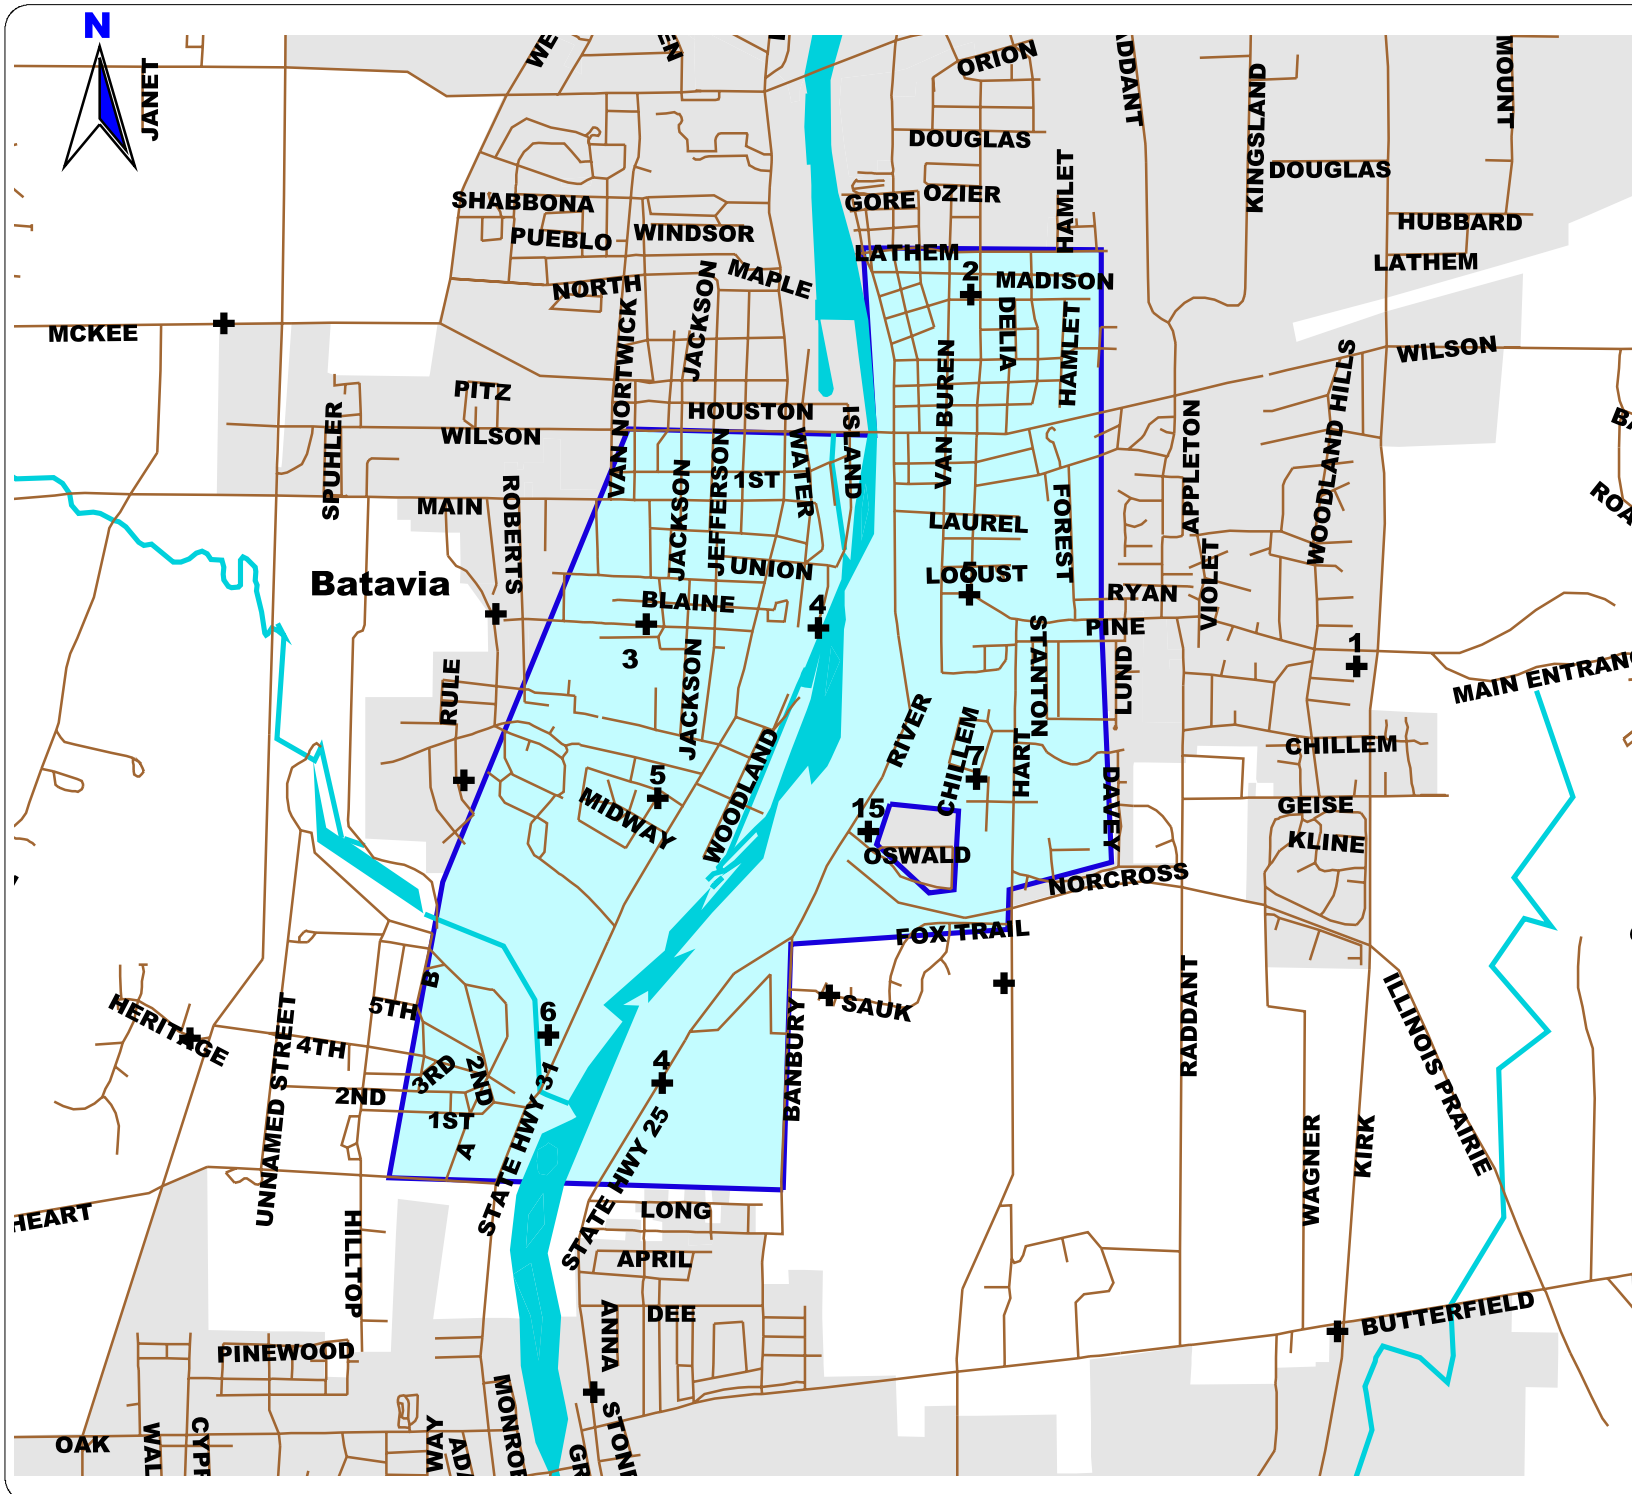

**KANE  
CO**

**BATAVIA MD  
2248 Acres**

**1 Aerial  
Application  
Dispar II  
Mating  
Disruption  
Summer  
2006**

**LEGEND**

-  Mating Disruption
-  Moth Catch

**Scale = 1 : 35,000**

JANET