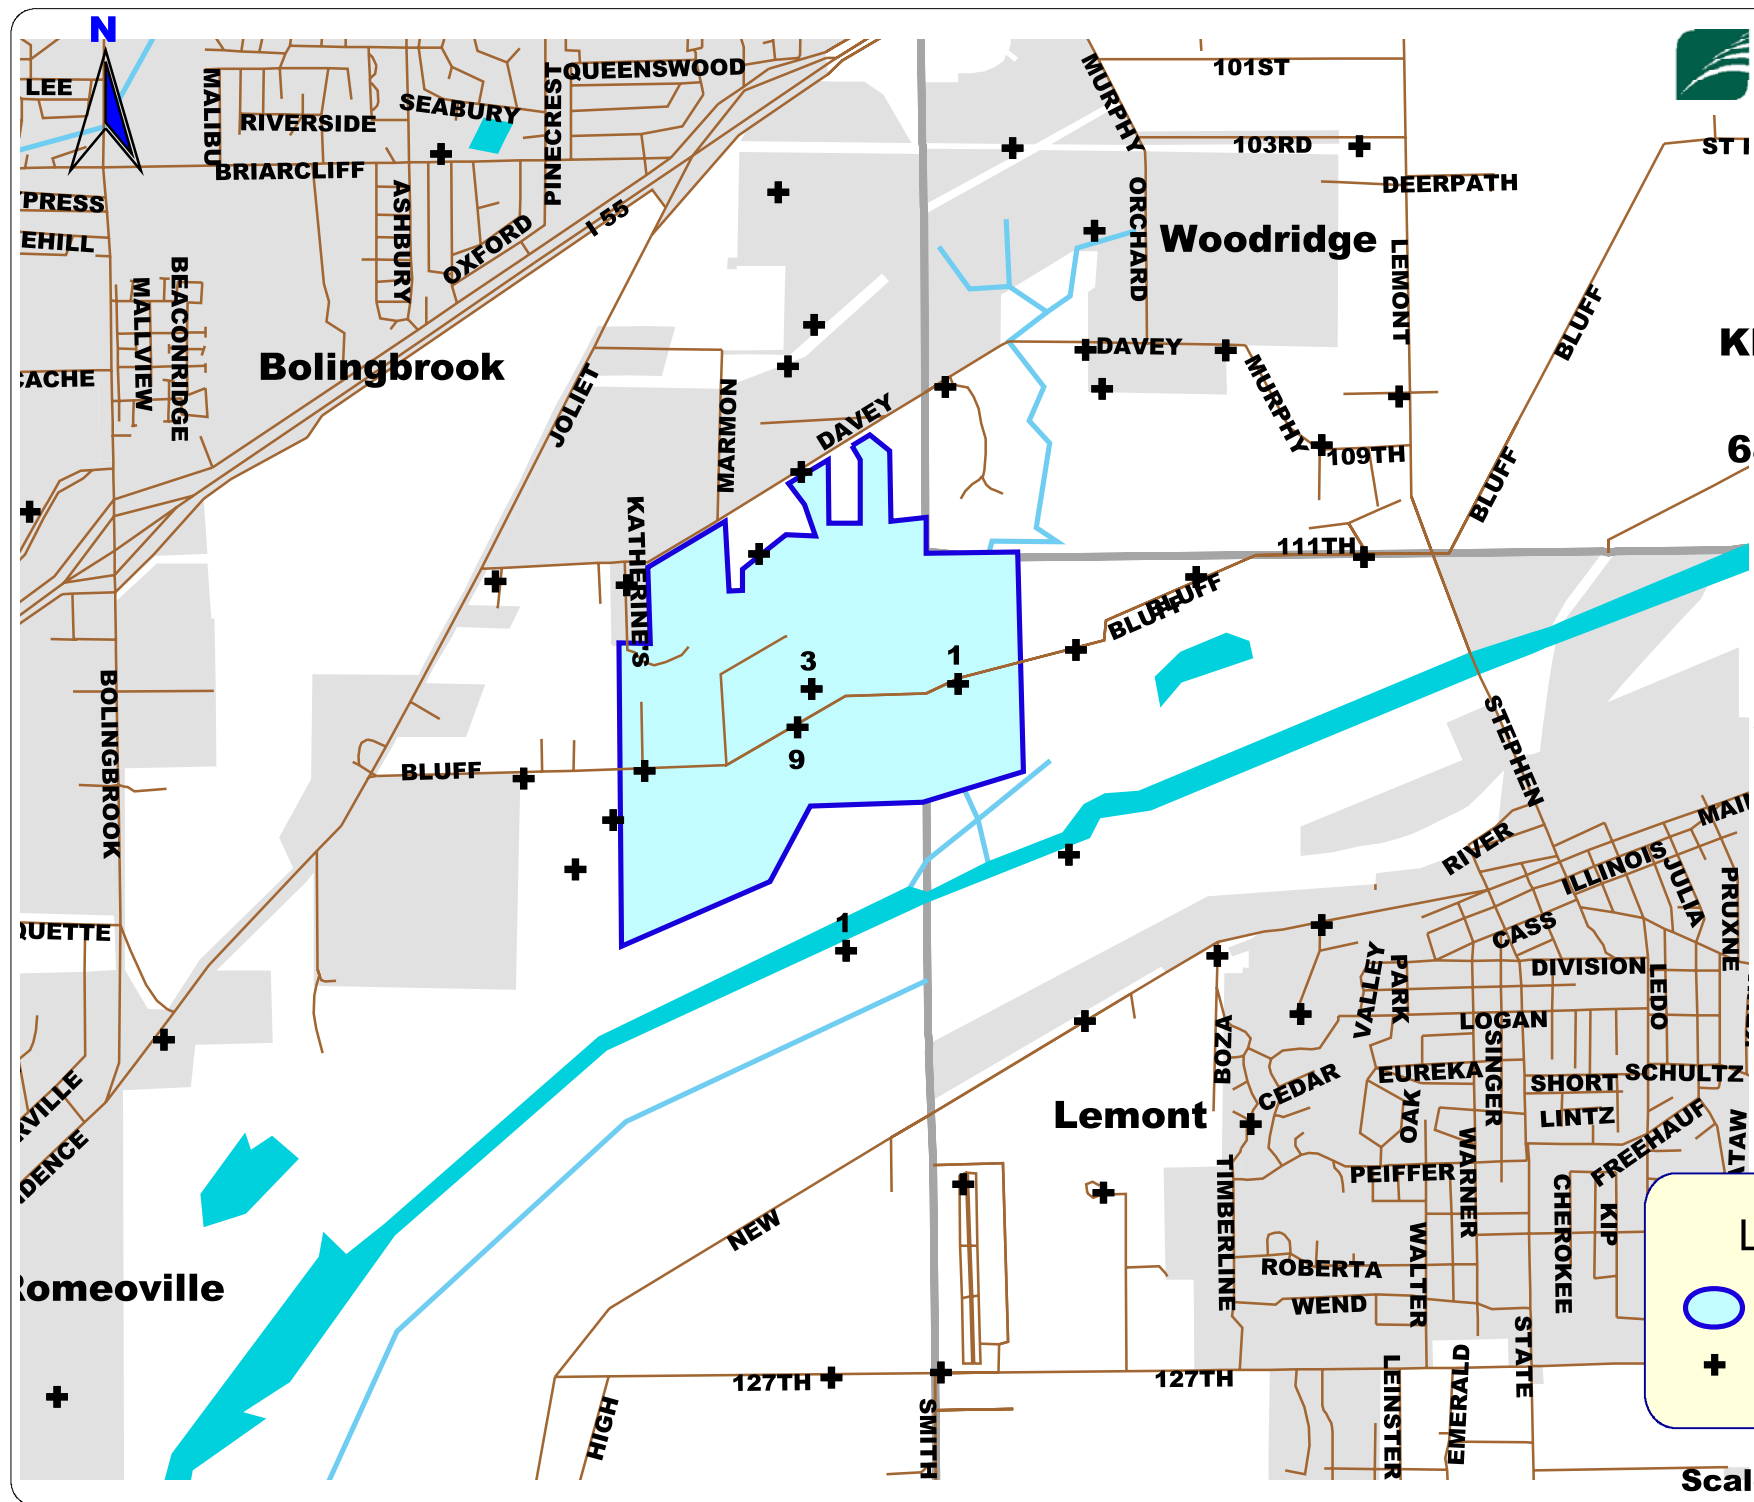

**WILL
CO**

**KEEPATAW
CFP
687 Acres**

**1 Aerial
Application
Dispar II
Mating
Disruption
Summer
2006**

LEGEND

-  Mating Disruption
-  Moth Catch

Scale = 1 : 30,000