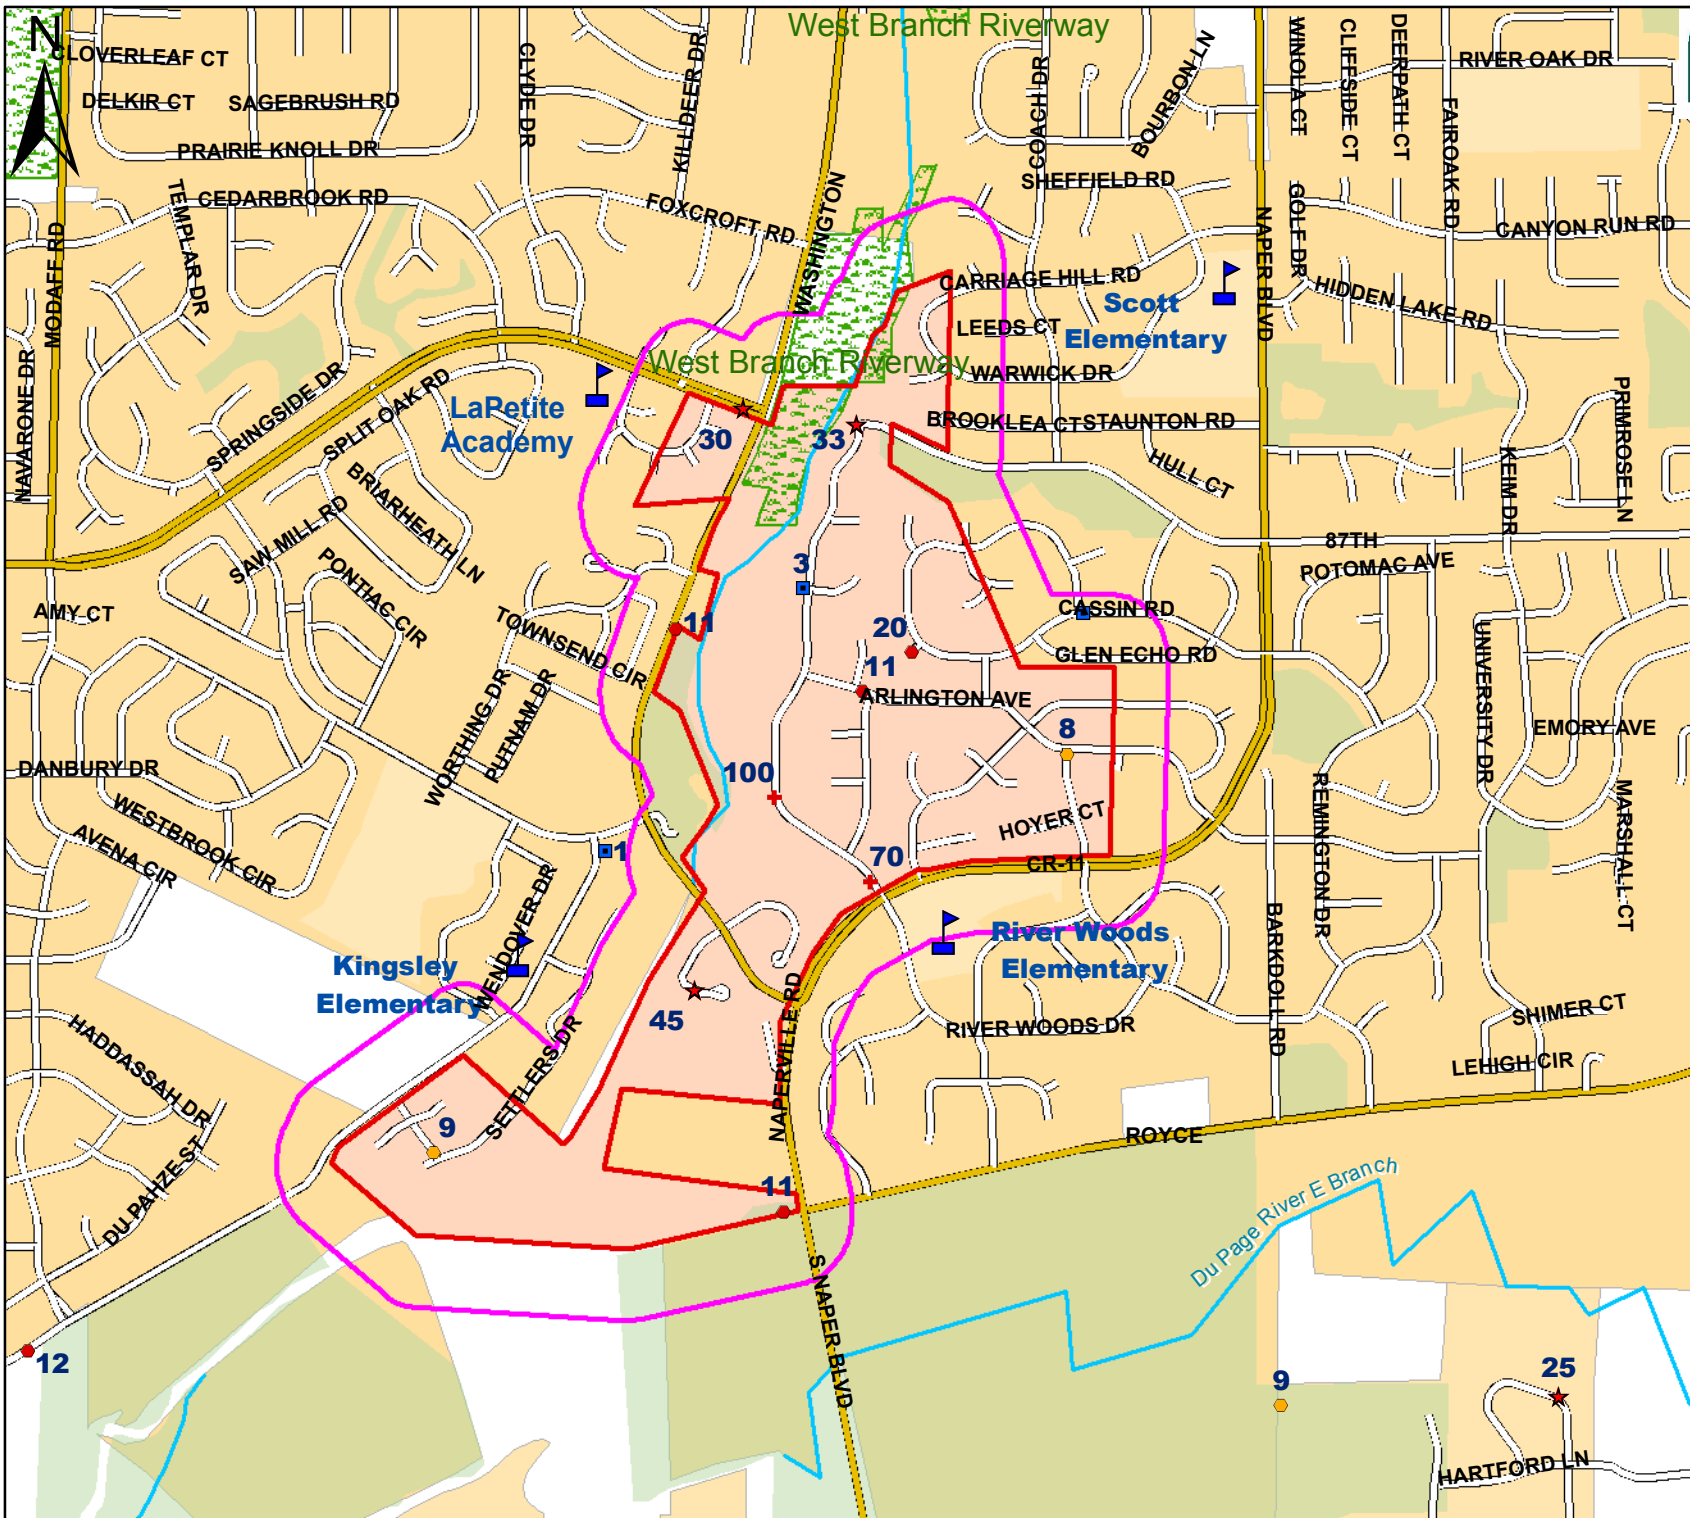

**DUPAGE
& WILL
COs.**

**Naperville
250 Acres**

**2 Aerial
Applications
BTK**

Spring 2008

Legend

2007 CATCH

TCATCH

- + 0
- 0-5
- 5-9
- 10-20
- ★ 21-50
- ⊕ 51-100
- ⊕ 101-500
- ⊕ 501-2000
- BTK Site
- Buffer

Scale = 1:16,000